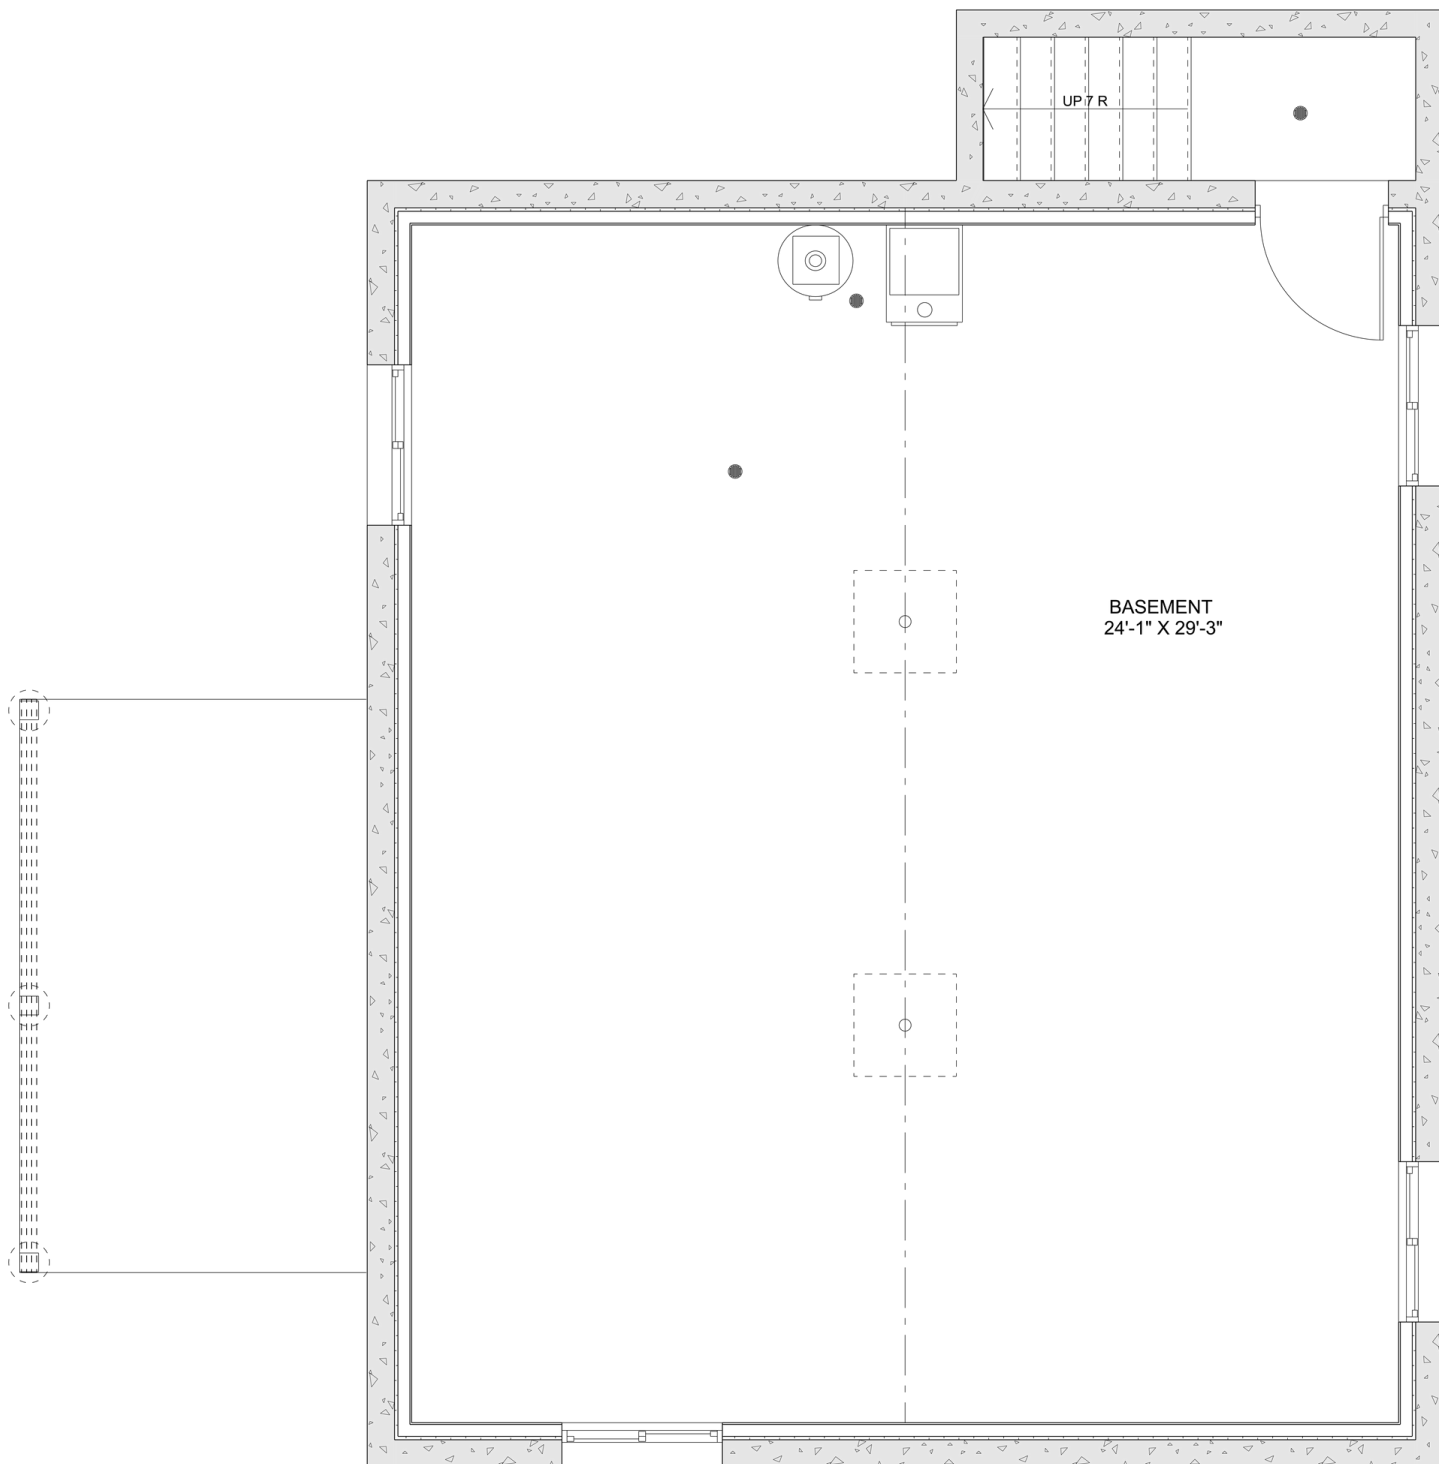

CHOOSE YOUR DREAM HOME

Not seeing the perfect plan? We also offer custom design services!

613-876-2488

information@houseofthree.ca

www.houseofthree.ca

PLAN #21-0013

FOUNDATION