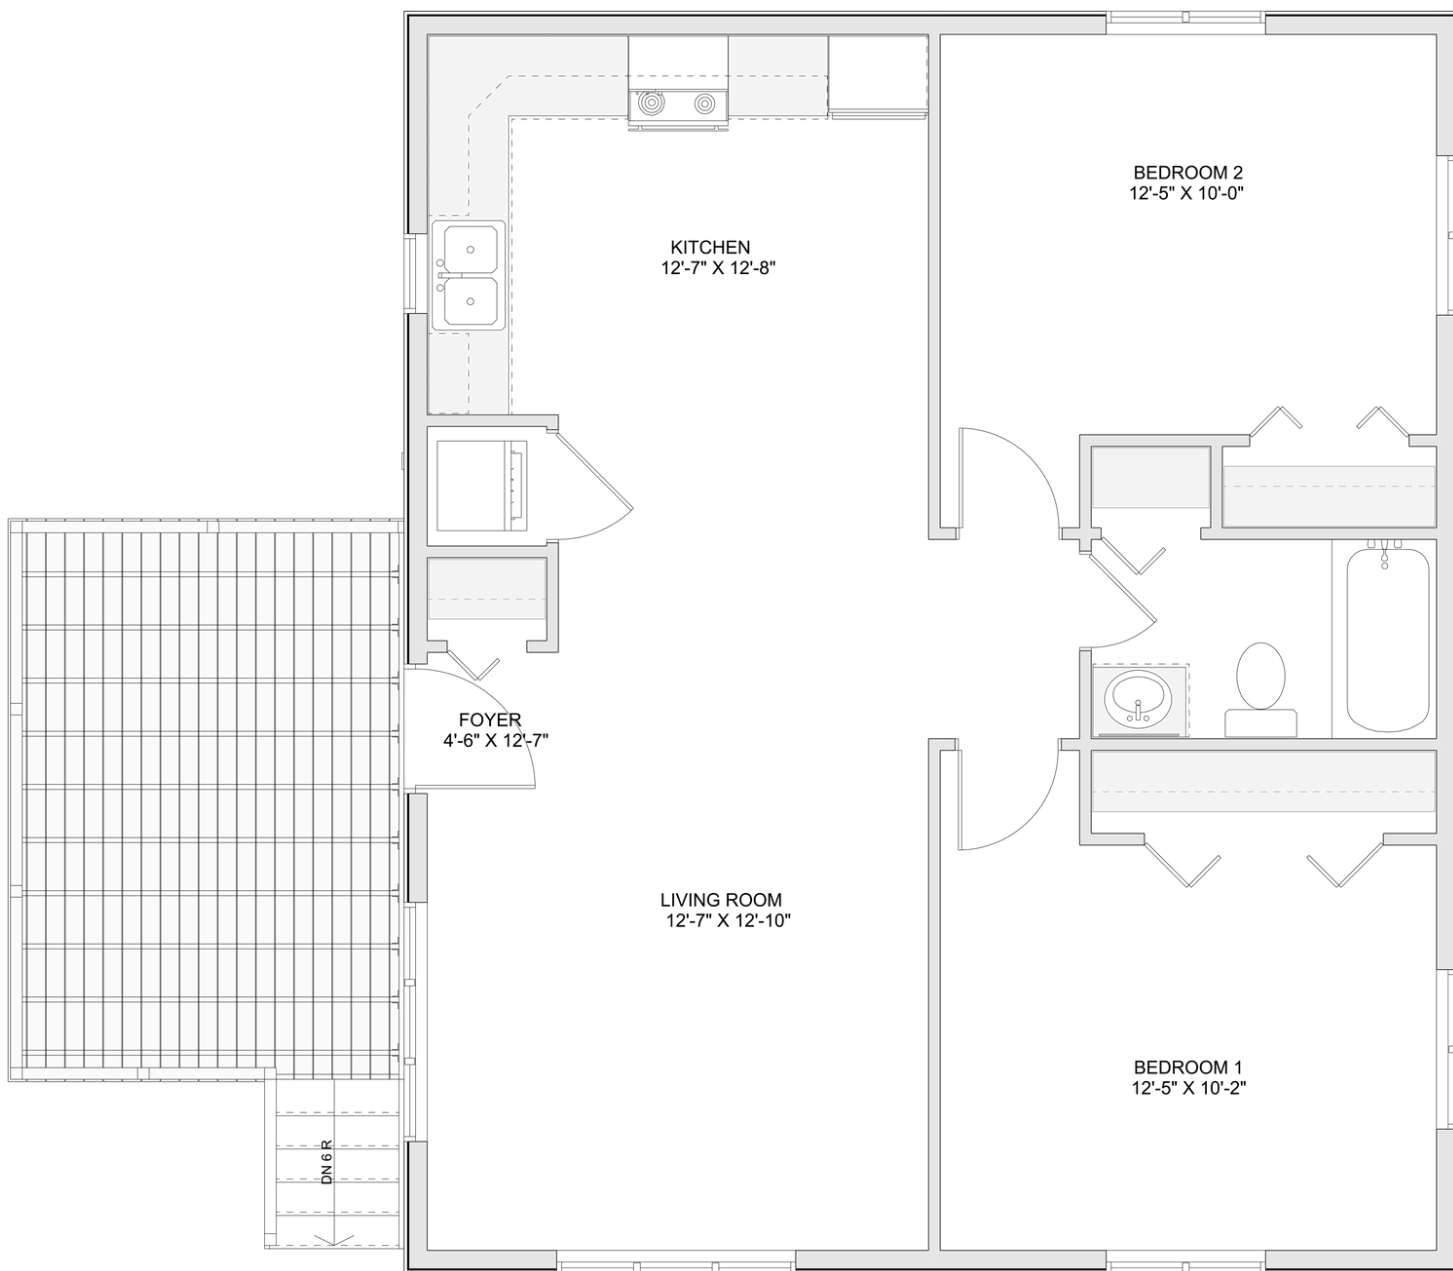

PLAN #21-0013

2 BEDROOMS

1 BATHROOM

TYPE: Bungalow
SIZE (SQ. FT.): 839 SQ. FT.
OVERALL WIDTH: 31'-5"
OVERALL DEPTH: 36'-3"

CHOOSE YOUR DREAM HOME

Not seeing the perfect plan? We also offer custom design services!

613-876-2488

information@houseofthree.ca

www.houseofthree.ca

PLAN #21-0013

MAIN FLOOR

CHOOSE YOUR DREAM HOME

Not seeing the perfect plan? We also offer custom design services!

613-876-2488