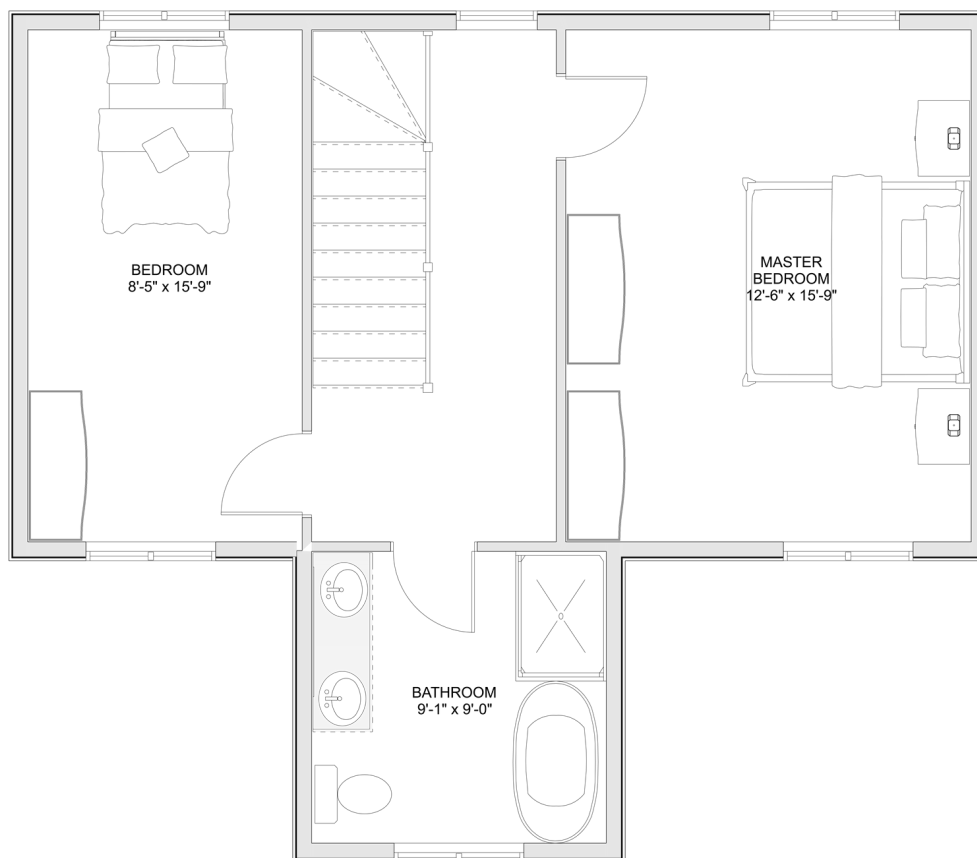

PLAN #21-0015

3 BEDROOMS + OFFICE

1.5 BATHROOMS

TYPE: House

SIZE: 1,474 SQ. FT.

WIDTH: 30'-0"

DEPTH: 45'-2"

CHOOSE YOUR DREAM HOME

Not seeing the perfect plan? We also offer custom design services!

613-876-2488

information@houseofthree.ca

www.houseofthree.ca

PLAN #21-0015

SECOND FLOOR

CHOOSE YOUR DREAM HOME

Not seeing the perfect plan? We also offer custom design services!