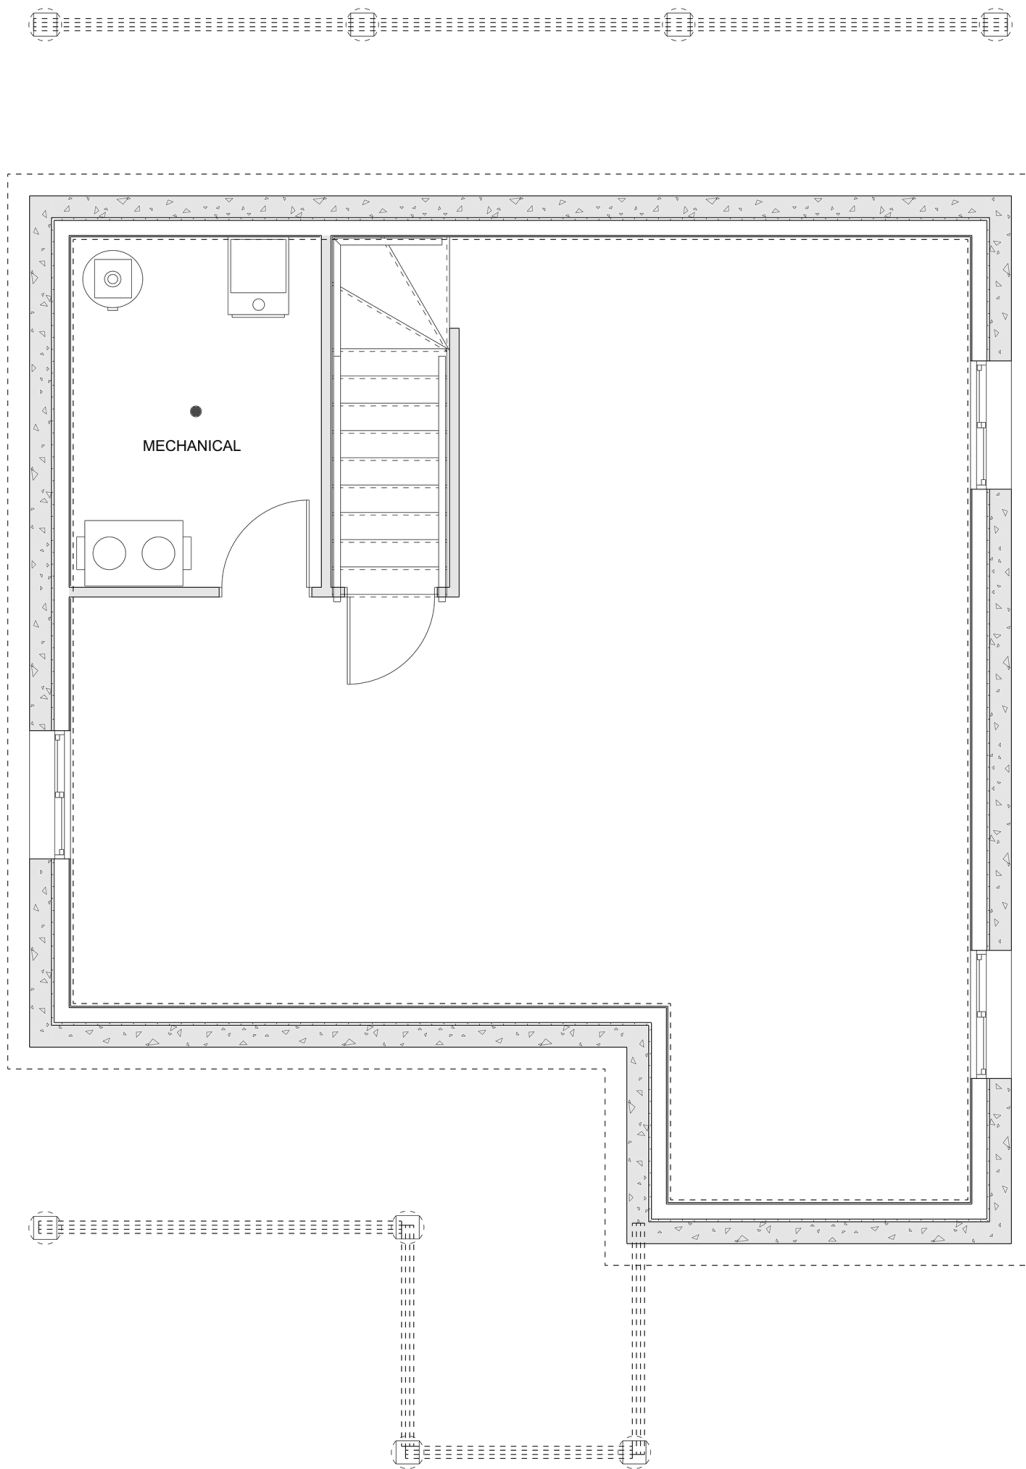

CHOOSE YOUR DREAM HOME

Not seeing the perfect plan? We also offer custom design services!

613-876-2488

information@houseofthree.ca

www.houseofthree.ca

PLAN #21-0015

FOUNDATION