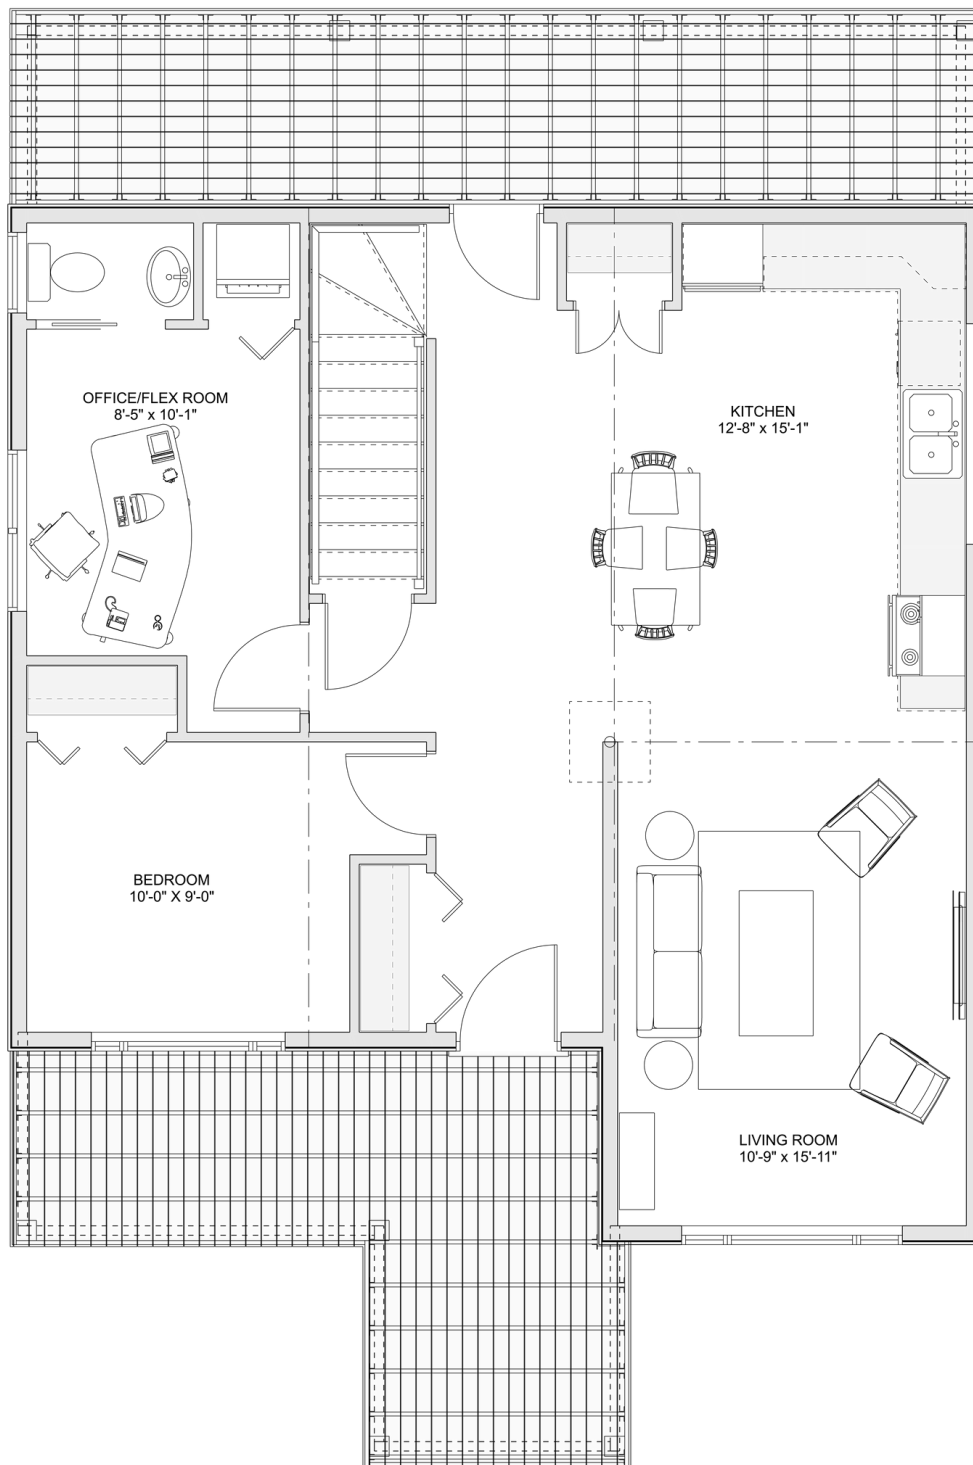

PLAN #21-0015

3 BEDROOMS + OFFICE

1.5 BATHROOMS

TYPE: House

SIZE: 1,474 SQ. FT.

WIDTH: 30'-0"

DEPTH: 45'-2"

CHOOSE YOUR DREAM HOME

Not seeing the perfect plan? We also offer custom design services!

613-876-2488

information@houseofthree.ca

www.houseofthree.ca

PLAN #21-0015

SECOND FLOOR

CHOOSE YOUR DREAM HOME

Not seeing the perfect plan? We also offer custom design services!

613-876-2488

information@houseofthree.ca

www.houseofthree.ca

PLAN #21-0015

MAIN FLOOR

CHOOSE YOUR DREAM HOME

Not seeing the perfect plan? We also offer custom design services!

613-876-2488