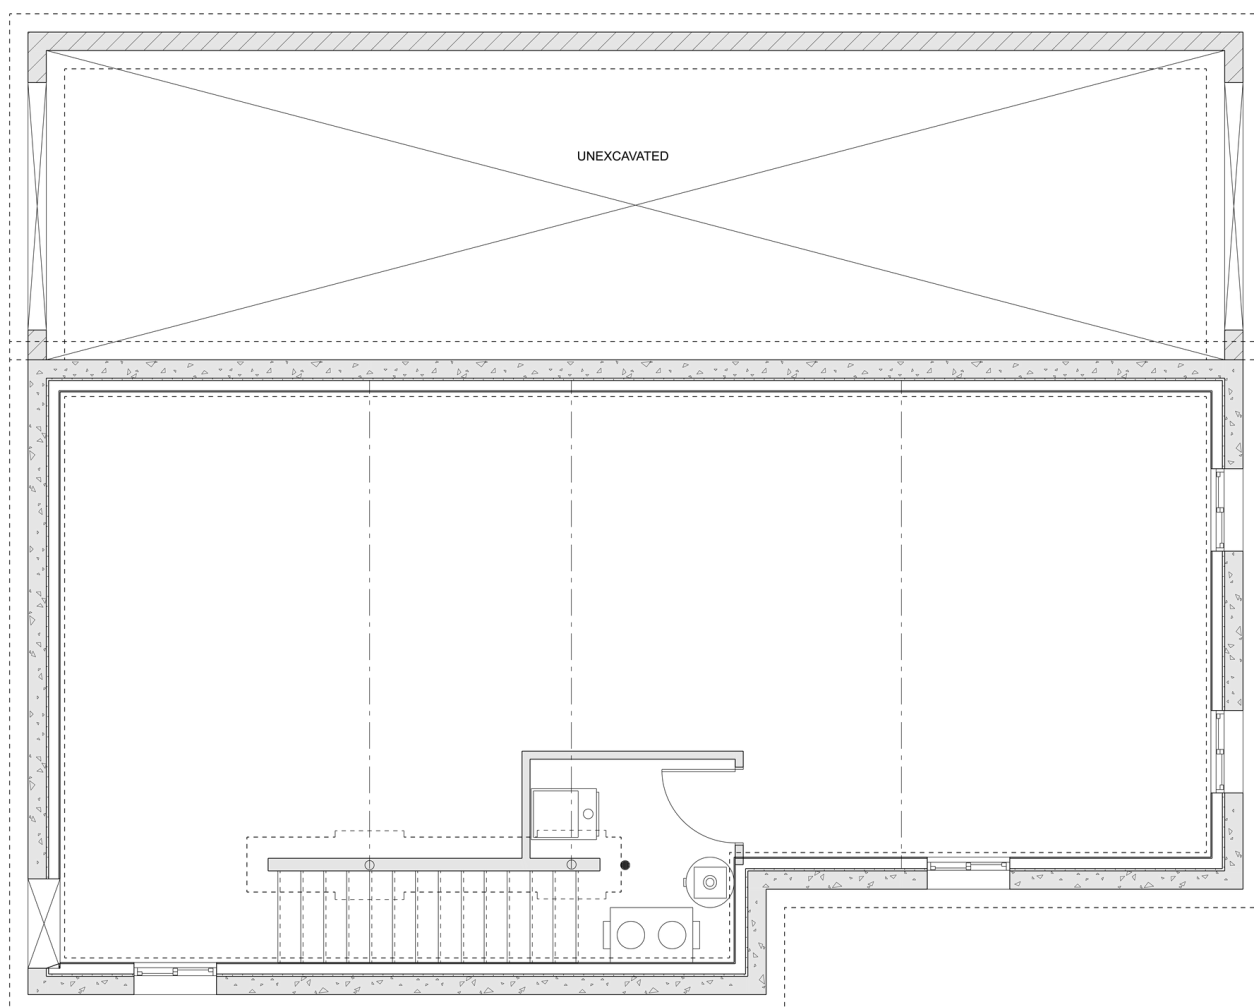

CHOOSE YOUR DREAM HOME

Not seeing the perfect plan? We also offer custom design services!

613-876-2488

information@houseofthree.ca

www.houseofthree.ca

PLAN #21-0017

FOUNDATION