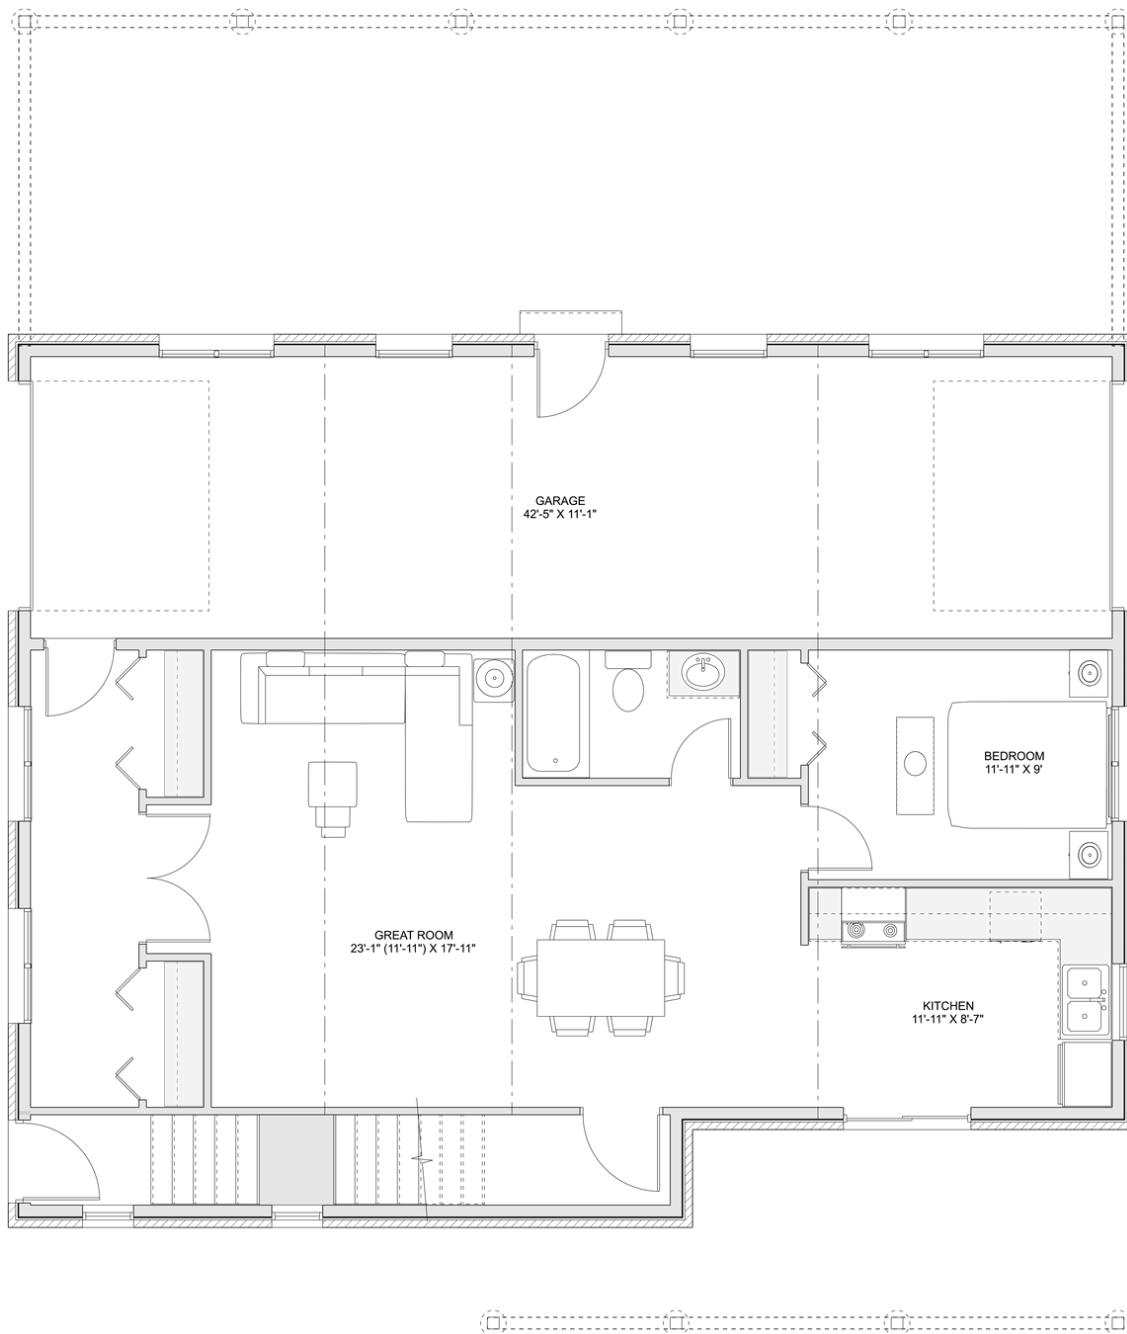

CHOOSE YOUR DREAM HOME

Not seeing the perfect plan? We also offer custom design services!

613-876-2488

information@houseofthree.ca

www.houseofthree.ca

PLAN #21-0017

MAIN FLOOR