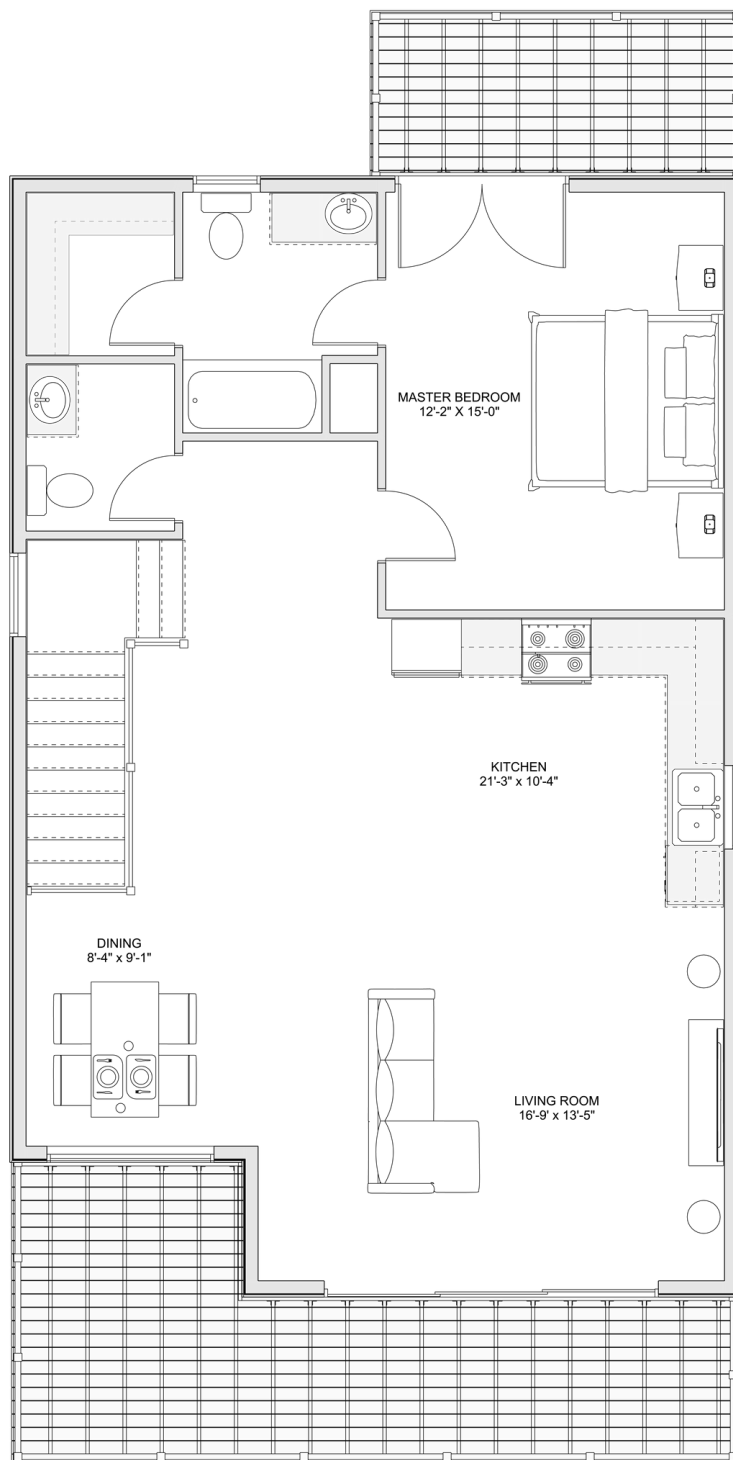

# PLAN #21-0019

3 BEDROOMS

2.5 BATHROOMS

TYPE: House

SIZE: 1,674 SQ. FT.

WIDTH: 26'-0"

DEPTH: 52'-0"

## PLAN #21-0019

## SECOND FLOOR

## PLAN #21-0019

MAIN FLOOR