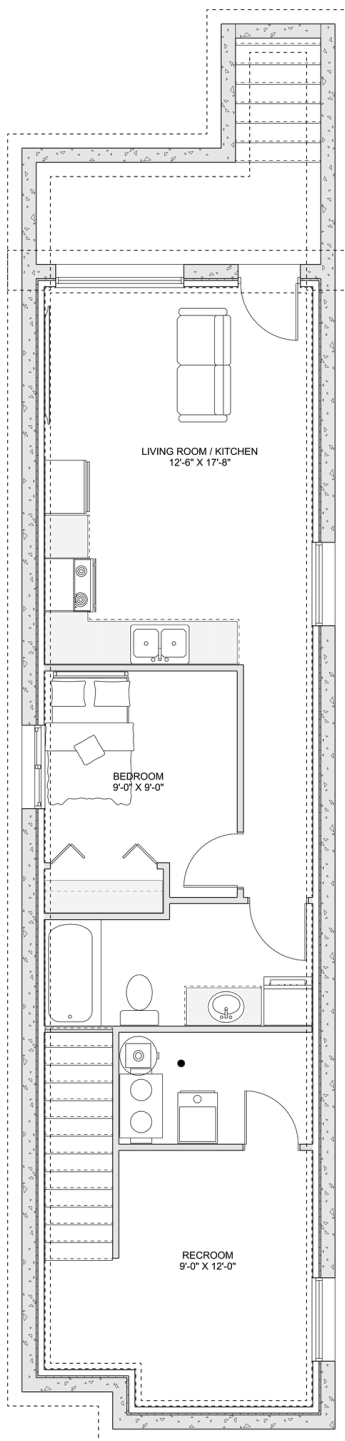

MAIN FLOOR

CHOOSE YOUR DREAM HOME

Not seeing the perfect plan? We also offer custom design services!

613-876-2488

information@houseofthree.ca

www.houseofthree.ca

PLAN #21-0020

FOUNDATION