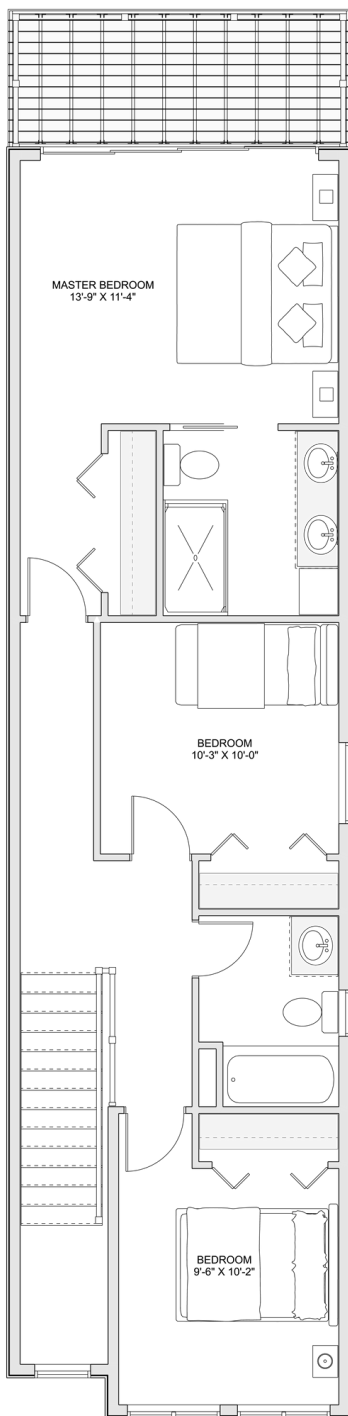

## PLAN #21-0020

4 BEDROOMS + OFFICE  
(3 BEDROOM UNIT WITH OFFICE)  
(1 BEDROOM UNIT)

3.5 BATHROOMS  
(2.5 BATHROOMS MAIN FLOOR UNIT)  
(1 BATHROOM BASEMENT UNIT)

TYPE: House  
SIZE: 2,418 SQ. FT.  
WIDTH: 14'-8"  
DEPTH: 72'-2"

## PLAN #21-0020

## SECOND FLOOR

## PLAN #21-0020

MAIN FLOOR