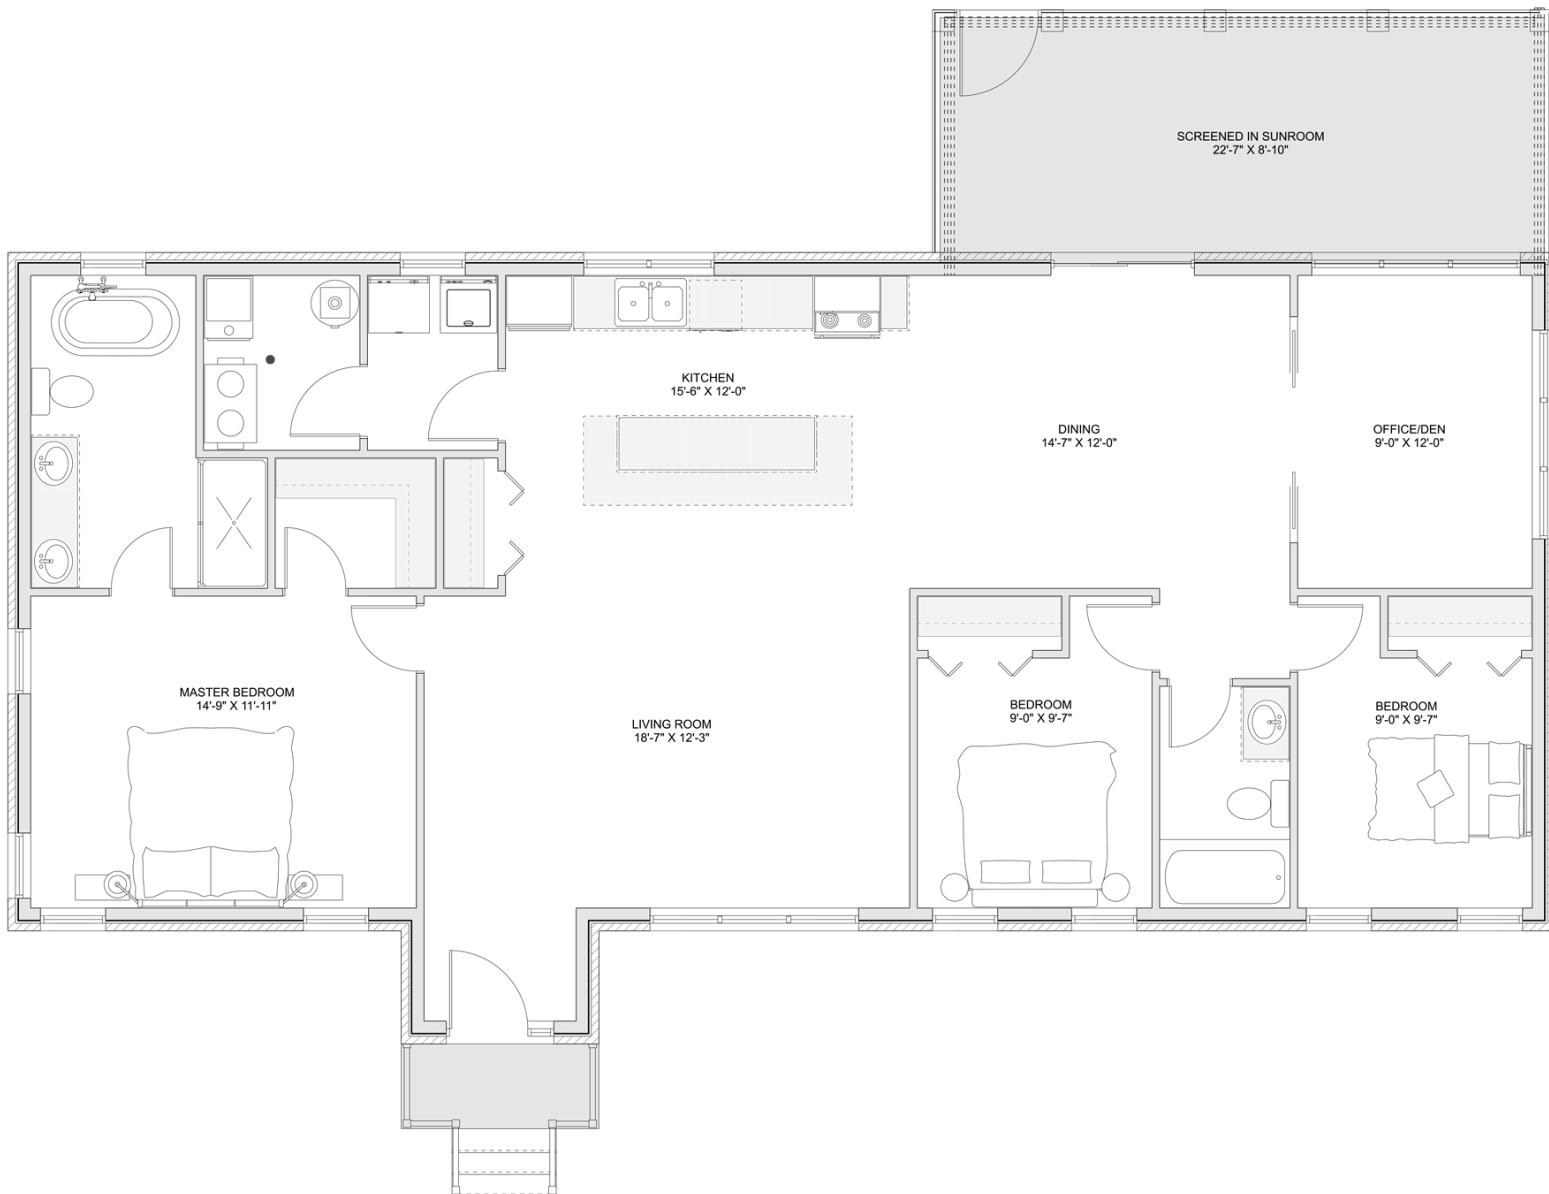

# PLAN #21-0023

3 BEDROOMS + OFFICE

2 BATHROOMS

TYPE: Bungalow

SIZE: 1,576 SQ. FT.

OVERALL WIDTH: 59'-4"

OVERALL DEPTH: 43'-0"

## PLAN #21-0023

## MAIN FLOOR

ALL DIMENSIONS APPROXIMATE. E. & O. E.