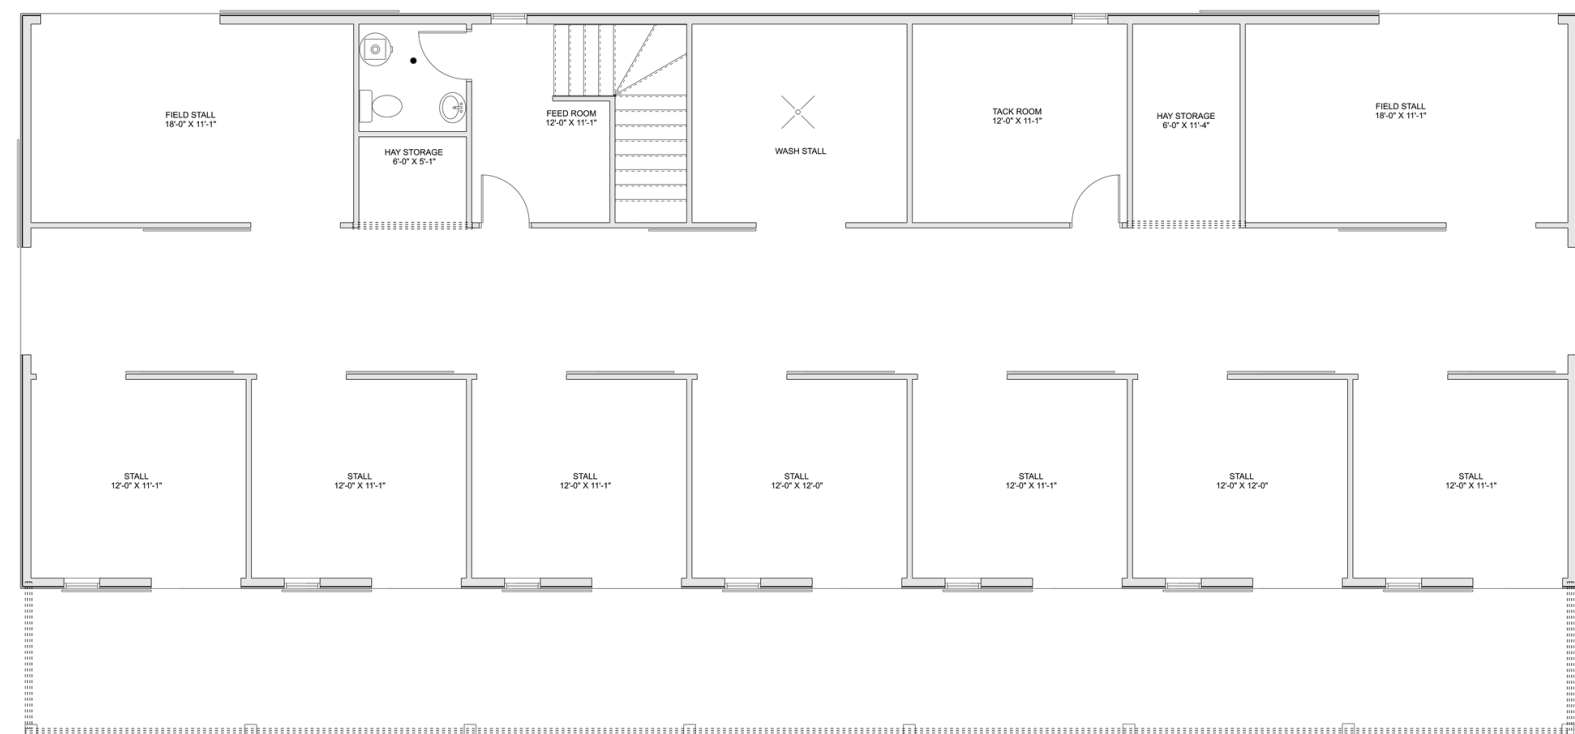

# PLAN #21-0025

0 BEDROOMS

0.5 BATHROOM

TYPE: Barn

SIZE: 5,578 SQ. FT.

WIDTH: 86'-8"

DEPTH: 40'-3"

## SECOND FLOOR

### MAIN FLOOR

ALL DIMENSIONS APPROXIMATE. E. & O. E.