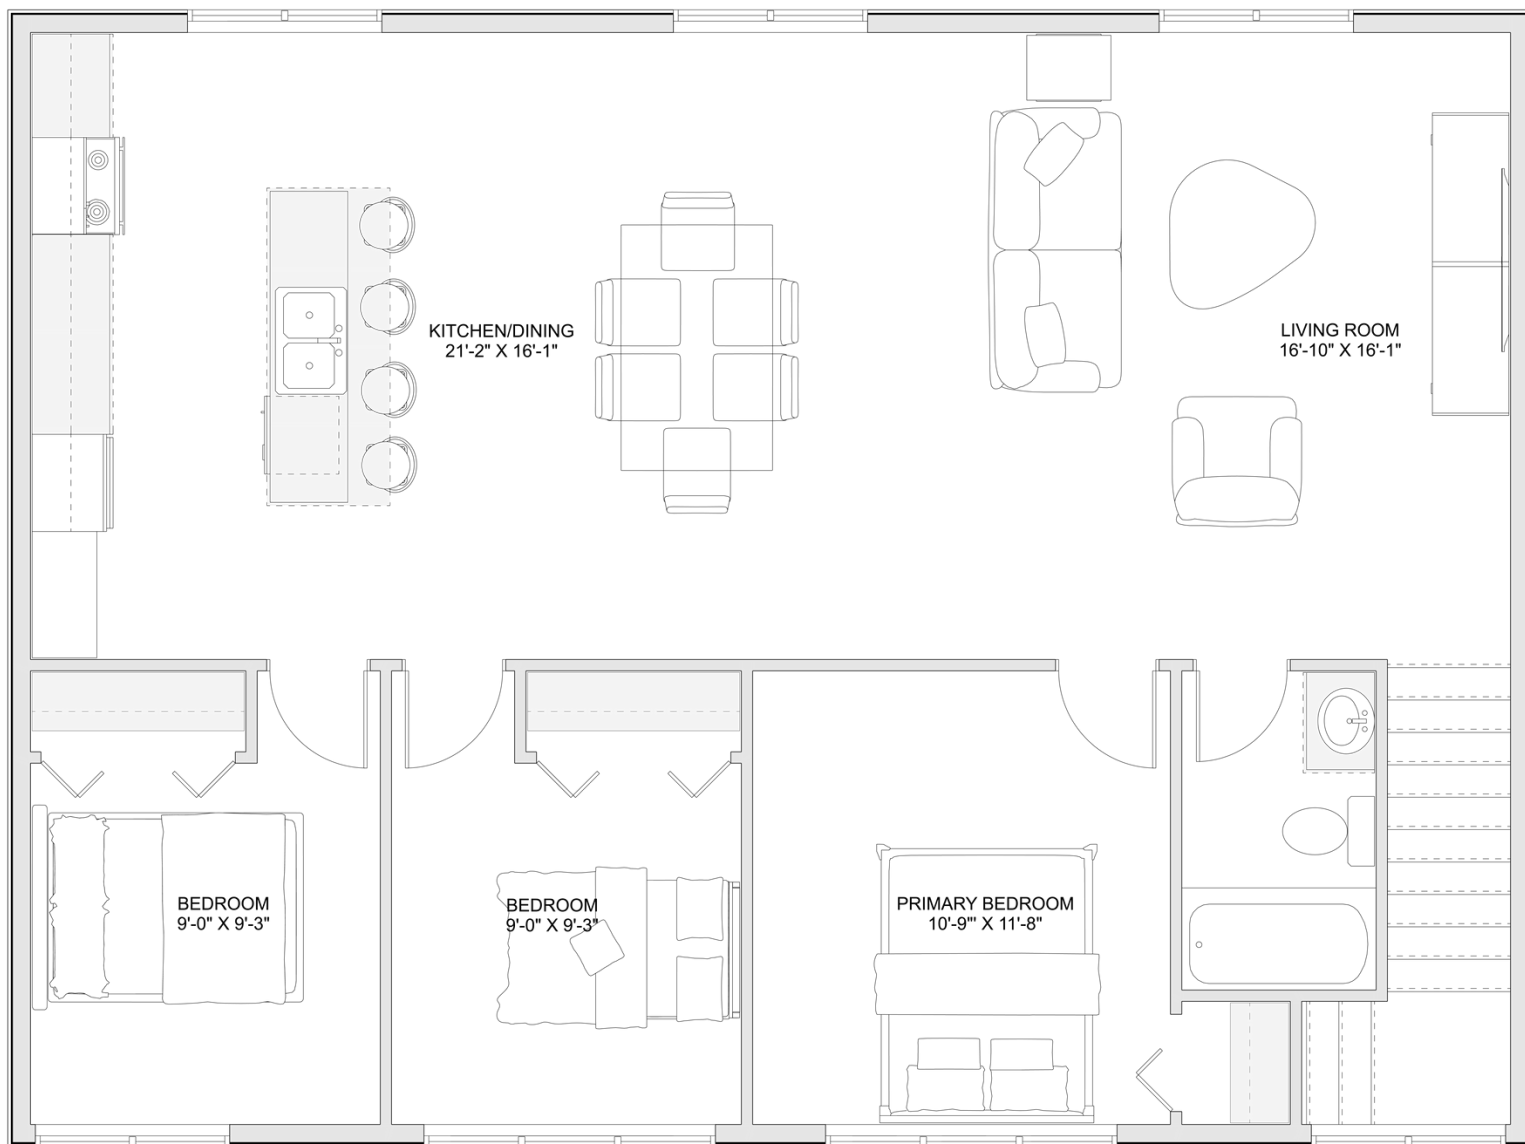

PLAN #21-0027

3 BEDROOMS

1.5 BATHROOMS

TYPE: House

SIZE: 1,398 SQ. FT.

OVERALL WIDTH: 39'-0"

OVERALL DEPTH: 32'-0"

CHOOSE YOUR DREAM HOME

Not seeing the perfect plan? We also offer custom design services!

613-876-2488

information@houseofthree.ca

www.houseofthree.ca

PLAN #21-0027

SECOND FLOOR

CHOOSE YOUR DREAM HOME

Not seeing the perfect plan? We also offer custom design services!