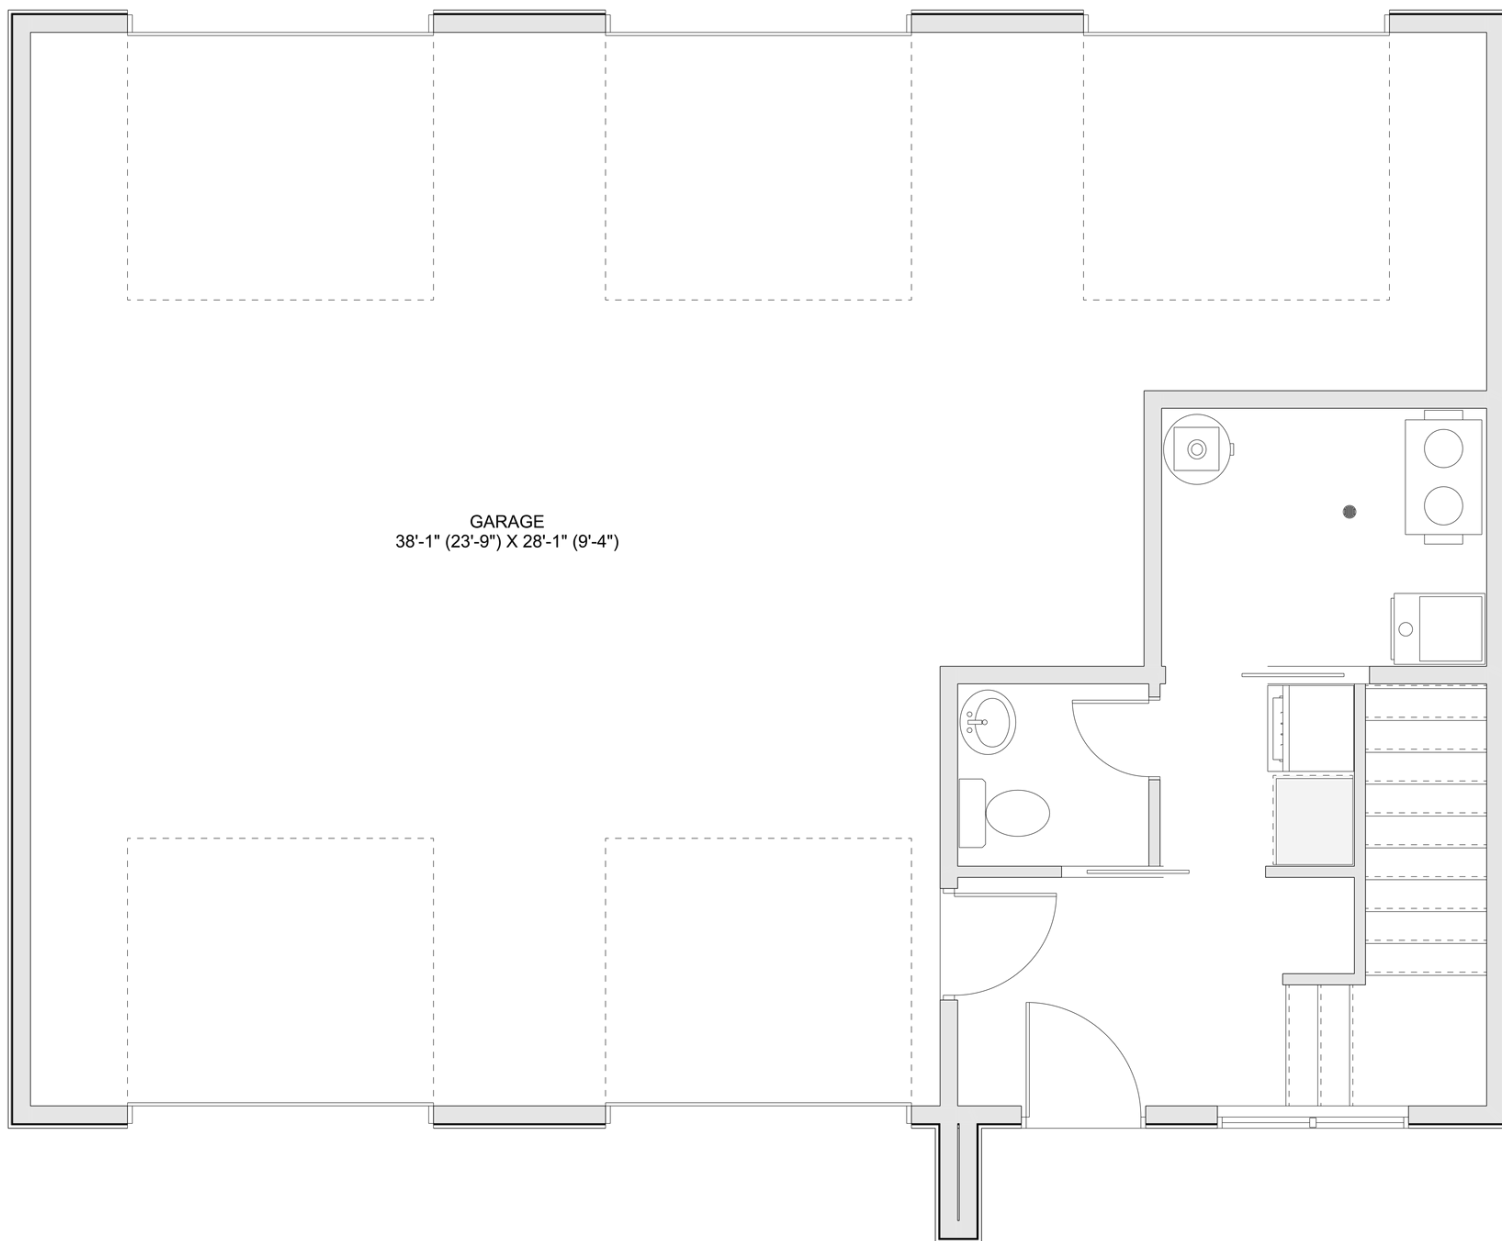

CHOOSE YOUR DREAM HOME

Not seeing the perfect plan? We also offer custom design services!

613-876-2488

information@houseofthree.ca

www.houseofthree.ca

PLAN #21-0027

MAIN FLOOR