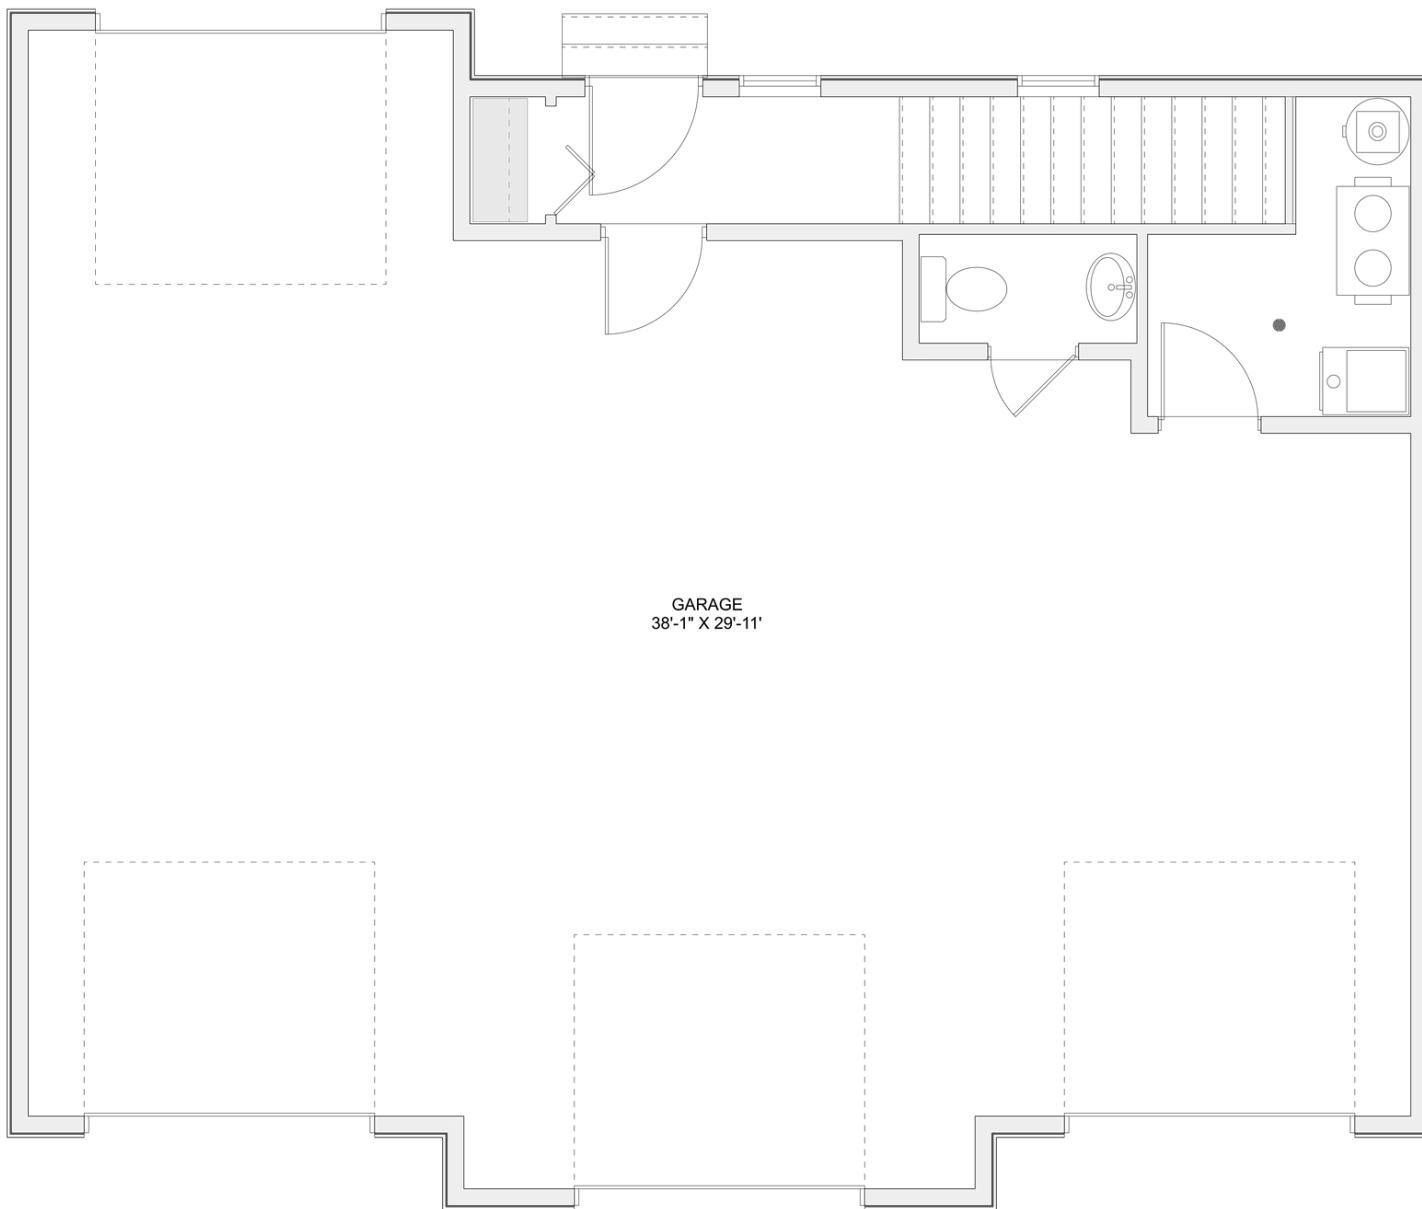

CHOOSE YOUR DREAM HOME

Not seeing the perfect plan? We also offer custom design services!

613-876-2488

information@houseofthree.ca

www.houseofthree.ca

PLAN #21-0028

MAIN FLOOR