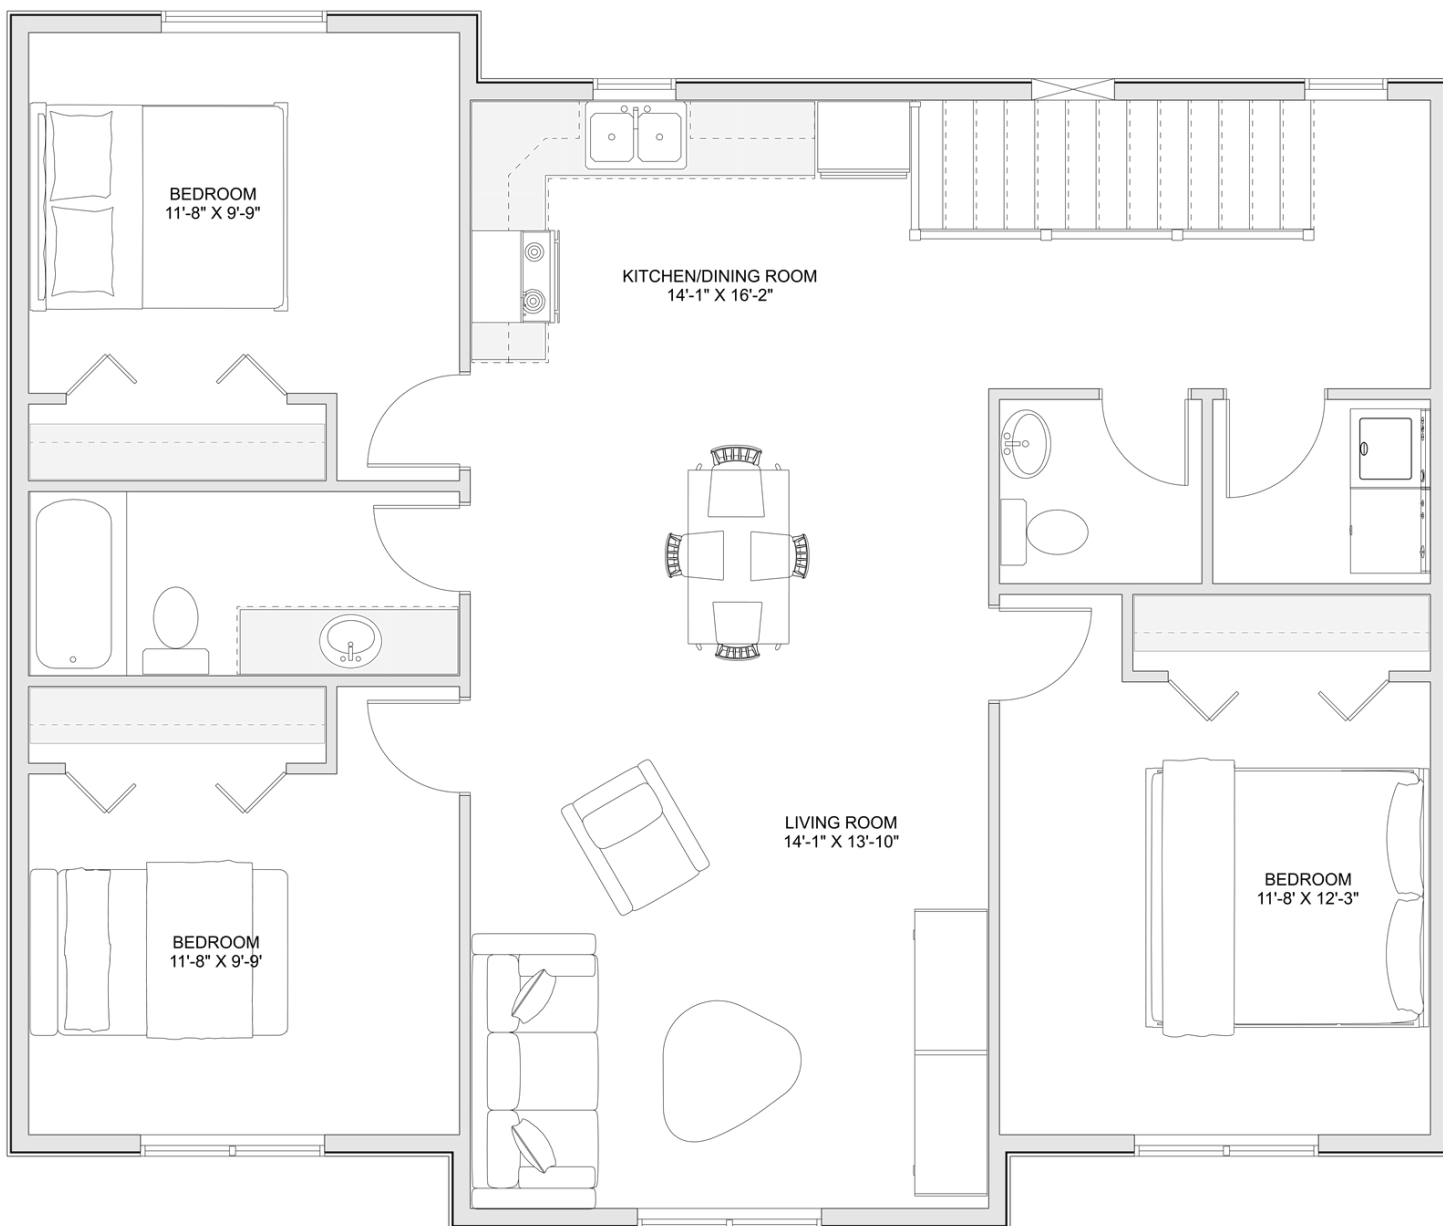

PLAN #21-0028

3 BEDROOMS

2 BATHROOMS

TYPE: House

SIZE: 1,391 SQ. FT.

OVERALL WIDTH: 39'-0"

OVERALL DEPTH: 32'-10"

CHOOSE YOUR DREAM HOME

Not seeing the perfect plan? We also offer custom design services!

613-876-2488

information@houseofthree.ca

www.houseofthree.ca

PLAN #21-0028

SECOND FLOOR

CHOOSE YOUR DREAM HOME

Not seeing the perfect plan? We also offer custom design services!