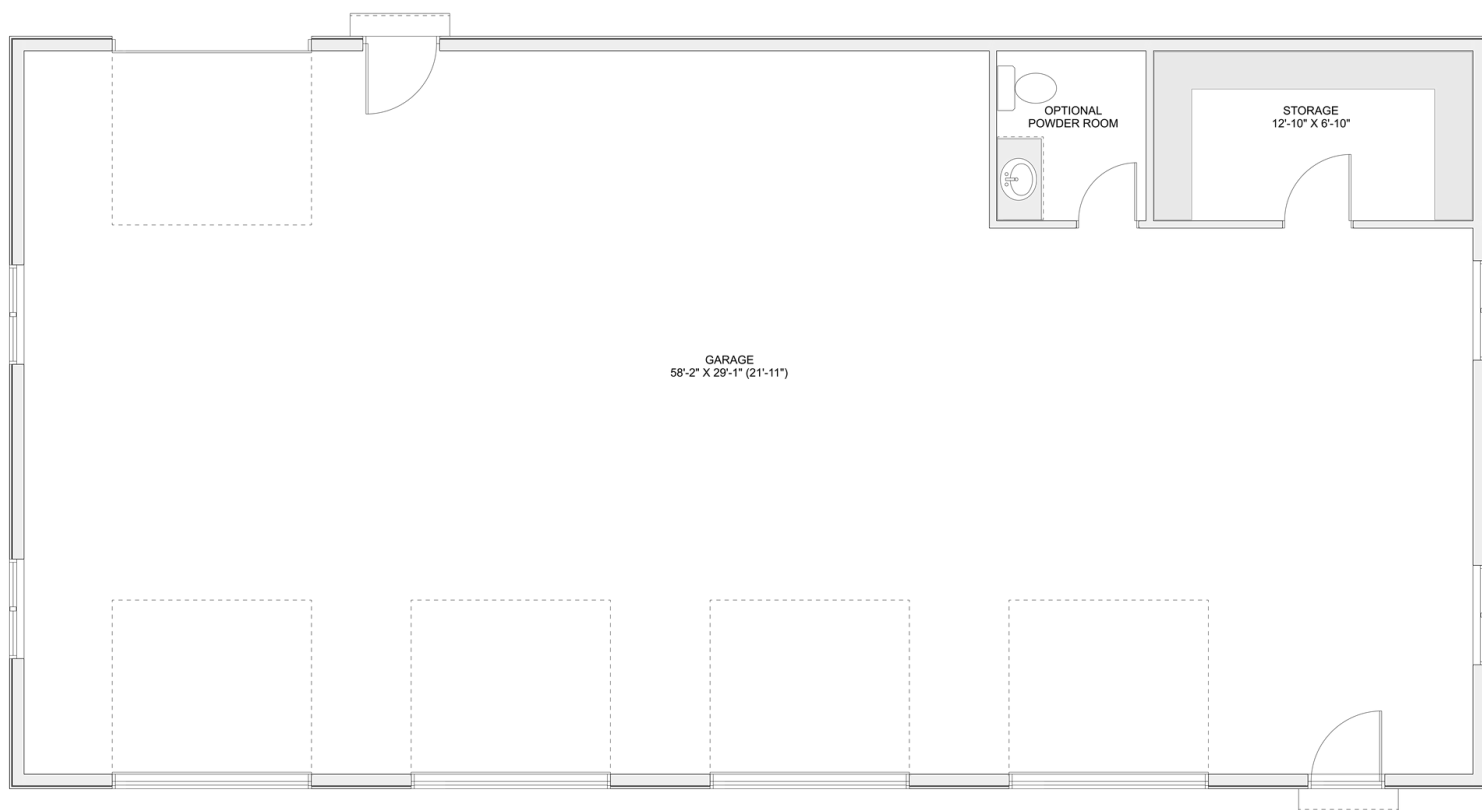

PLAN #21-0029

0 BEDROOMS

0 BATHROOM

TYPE: Garage

SIZE: 1,795 SQ. FT.

OVERALL WIDTH: 59'-1"

OVERALL DEPTH: 30'-0"

CHOOSE YOUR DREAM HOME

Not seeing the perfect plan? We also offer custom design services!

613-876-2488

information@houseofthree.ca

www.houseofthree.ca

PLAN #21-0029

MAIN FLOOR

CHOOSE YOUR DREAM HOME

Not seeing the perfect plan? We also offer custom design services!