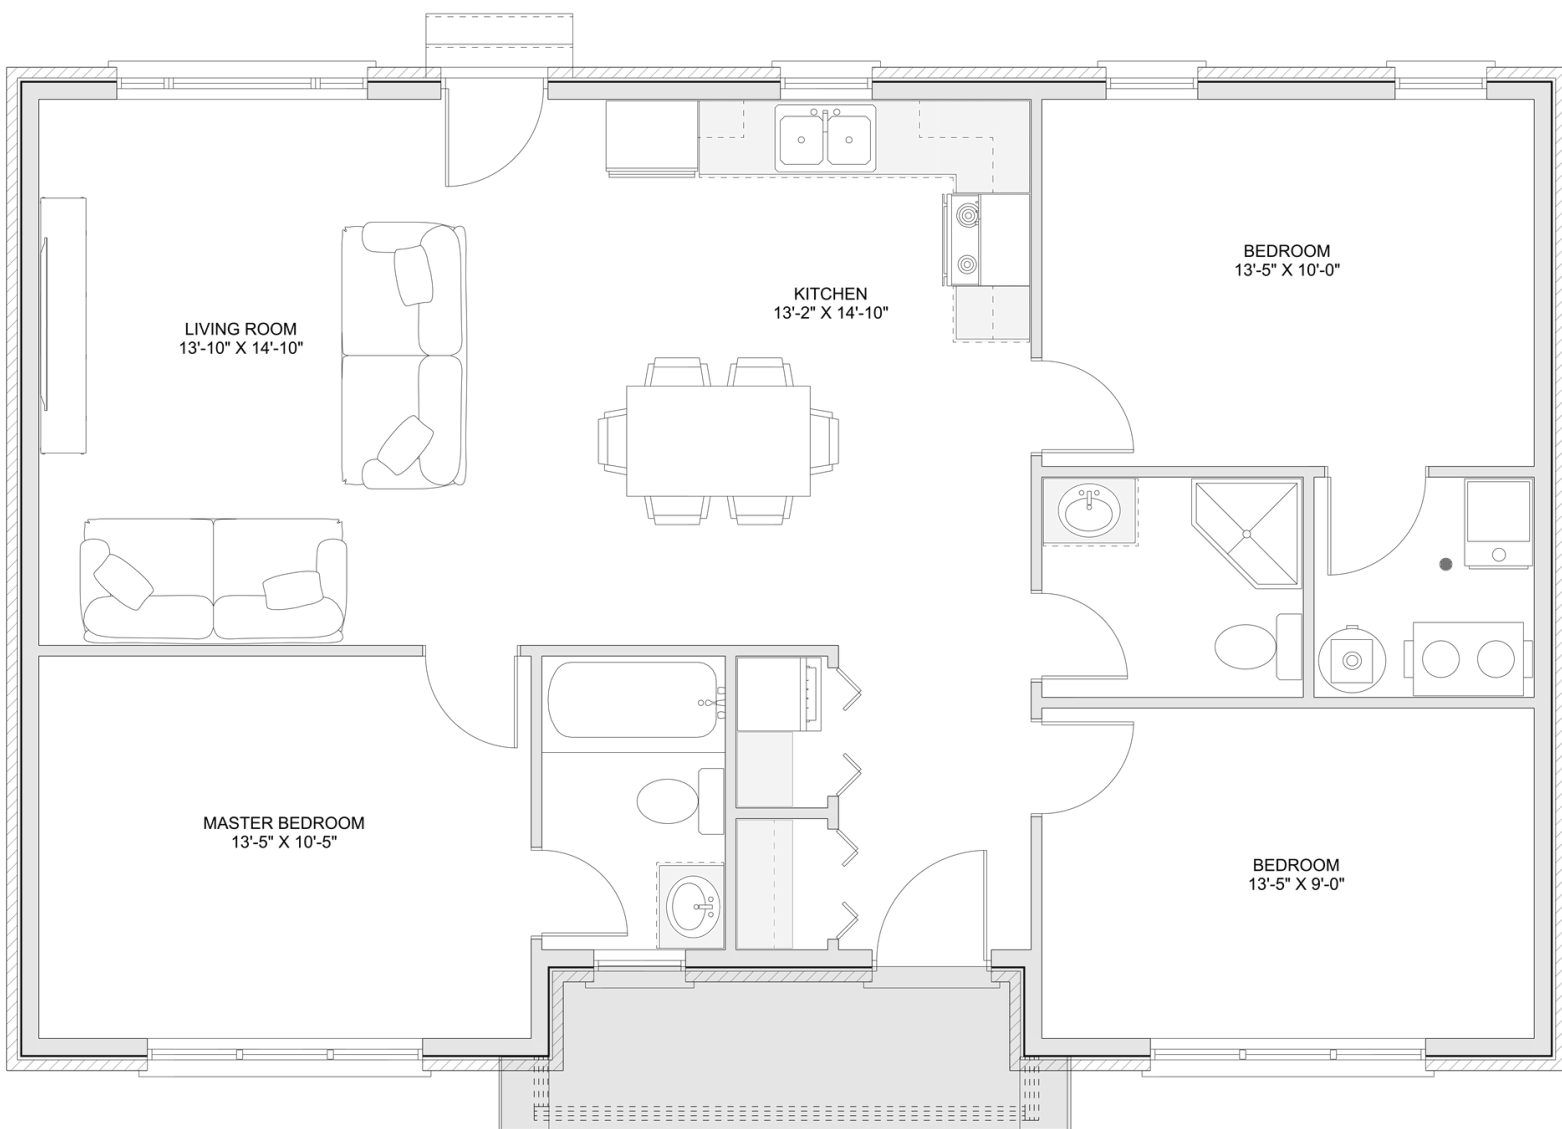

PLAN #21-0030

3 BEDROOMS

2 BATHROOMS

TYPE: Bungalow

SIZE: 1,132 SQ. FT.

OVERALL WIDTH: 42'-6"

OVERALL DEPTH: 29'-1"

CHOOSE YOUR DREAM HOME

Not seeing the perfect plan? We also offer custom design services!

613-876-2488

information@houseofthree.ca

www.houseofthree.ca

PLAN #21-0030

MAIN FLOOR

ALL DIMENSIONS APPROXIMATE. E. & O. E.

CHOOSE YOUR DREAM HOME

Not seeing the perfect plan? We also offer custom design services!

613-876-2488

information@houseofthree.ca

www.houseofthree.ca

PLAN #21-0030

FOUNDATION

ALL DIMENSIONS APPROXIMATE. E. & O. E.