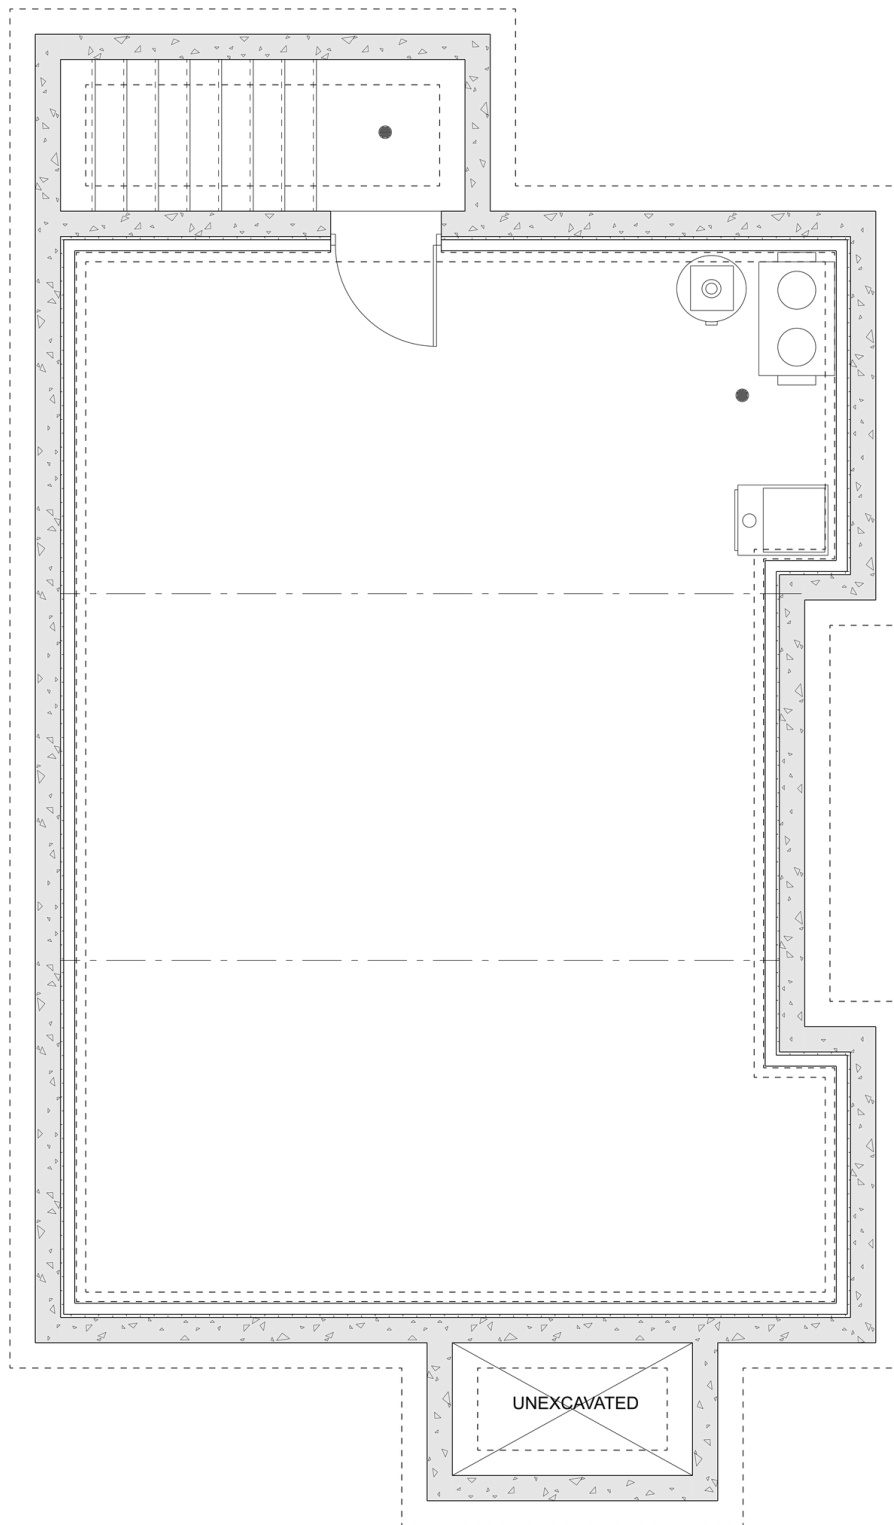

PLAN #21-0031

2 BEDROOMS

1 BATHROOM

TYPE: Bungalow
SIZE: 652 SQ. FT.
OVERALL WIDTH: 22'-2"
OVERALL DEPTH: 38'-8"

CHOOSE YOUR DREAM HOME

Not seeing the perfect plan? We also offer custom design services!

613-876-2488

information@houseofthree.ca

www.houseofthree.ca

PLAN #21-0031

MAIN FLOOR

CHOOSE YOUR DREAM HOME

Not seeing the perfect plan? We also offer custom design services!

613-876-2488

information@houseofthree.ca

www.houseofthree.ca

PLAN #21-0031

FOUNDATION

ALL DIMENSIONS APPROXIMATE. E. & O. E.