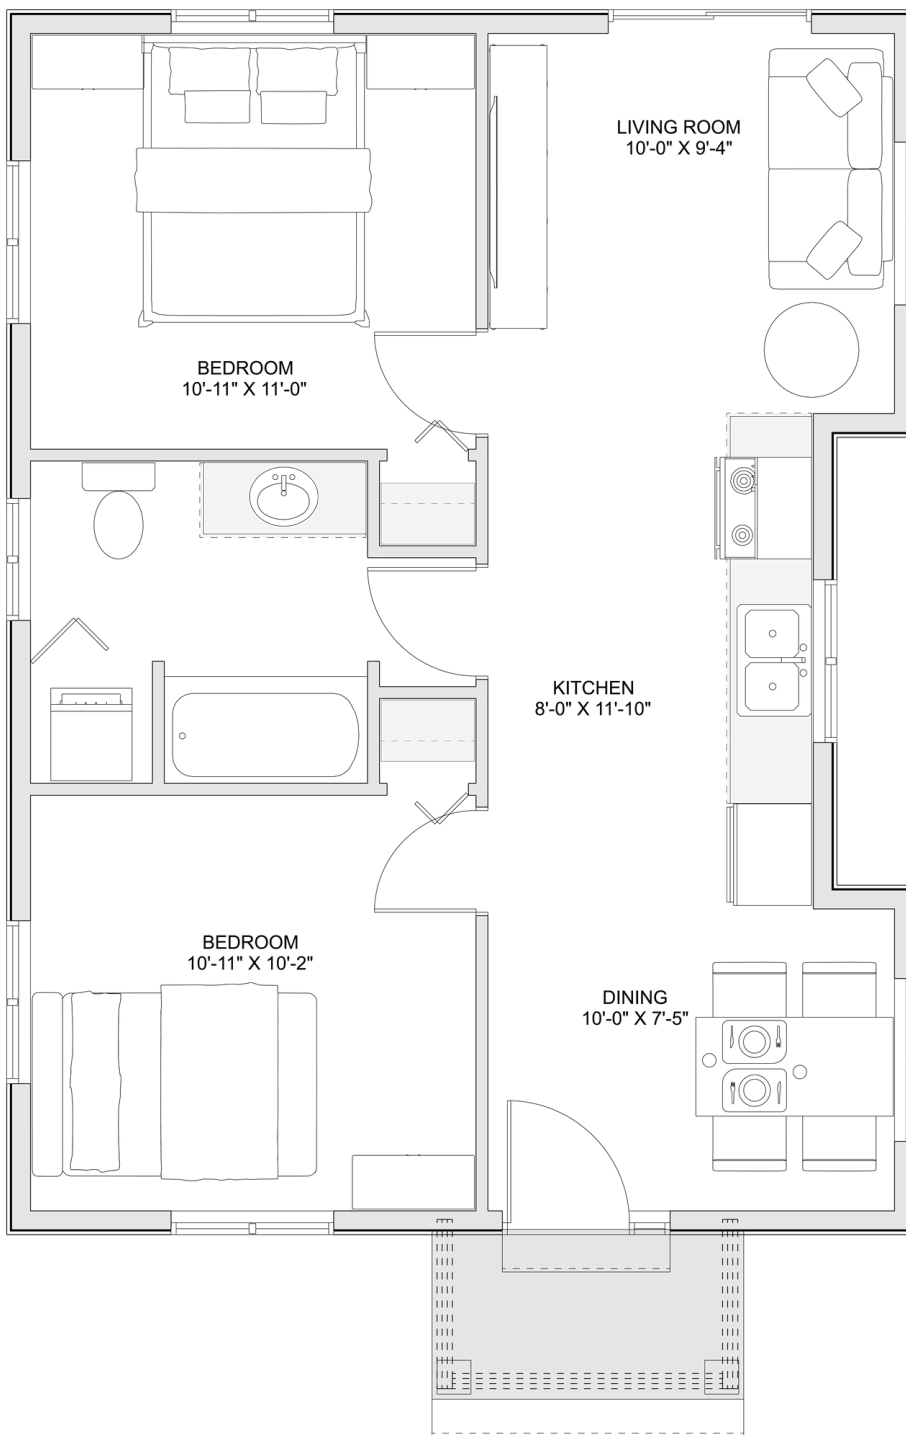

PLAN #21-0031

2 BEDROOMS

1 BATHROOM

TYPE: Bungalow
SIZE: 652 SQ. FT.
OVERALL WIDTH: 22'-2"
OVERALL DEPTH: 38'-8"

CHOOSE YOUR DREAM HOME

Not seeing the perfect plan? We also offer custom design services!

613-876-2488

information@houseofthree.ca

www.houseofthree.ca

PLAN #21-0031

MAIN FLOOR

CHOOSE YOUR DREAM HOME

Not seeing the perfect plan? We also offer custom design services!

613-876-2488

information@houseofthree.ca

www.houseofthree.ca

PLAN #21-0031

FOUNDATION

ALL DIMENSIONS APPROXIMATE. E. & O. E.