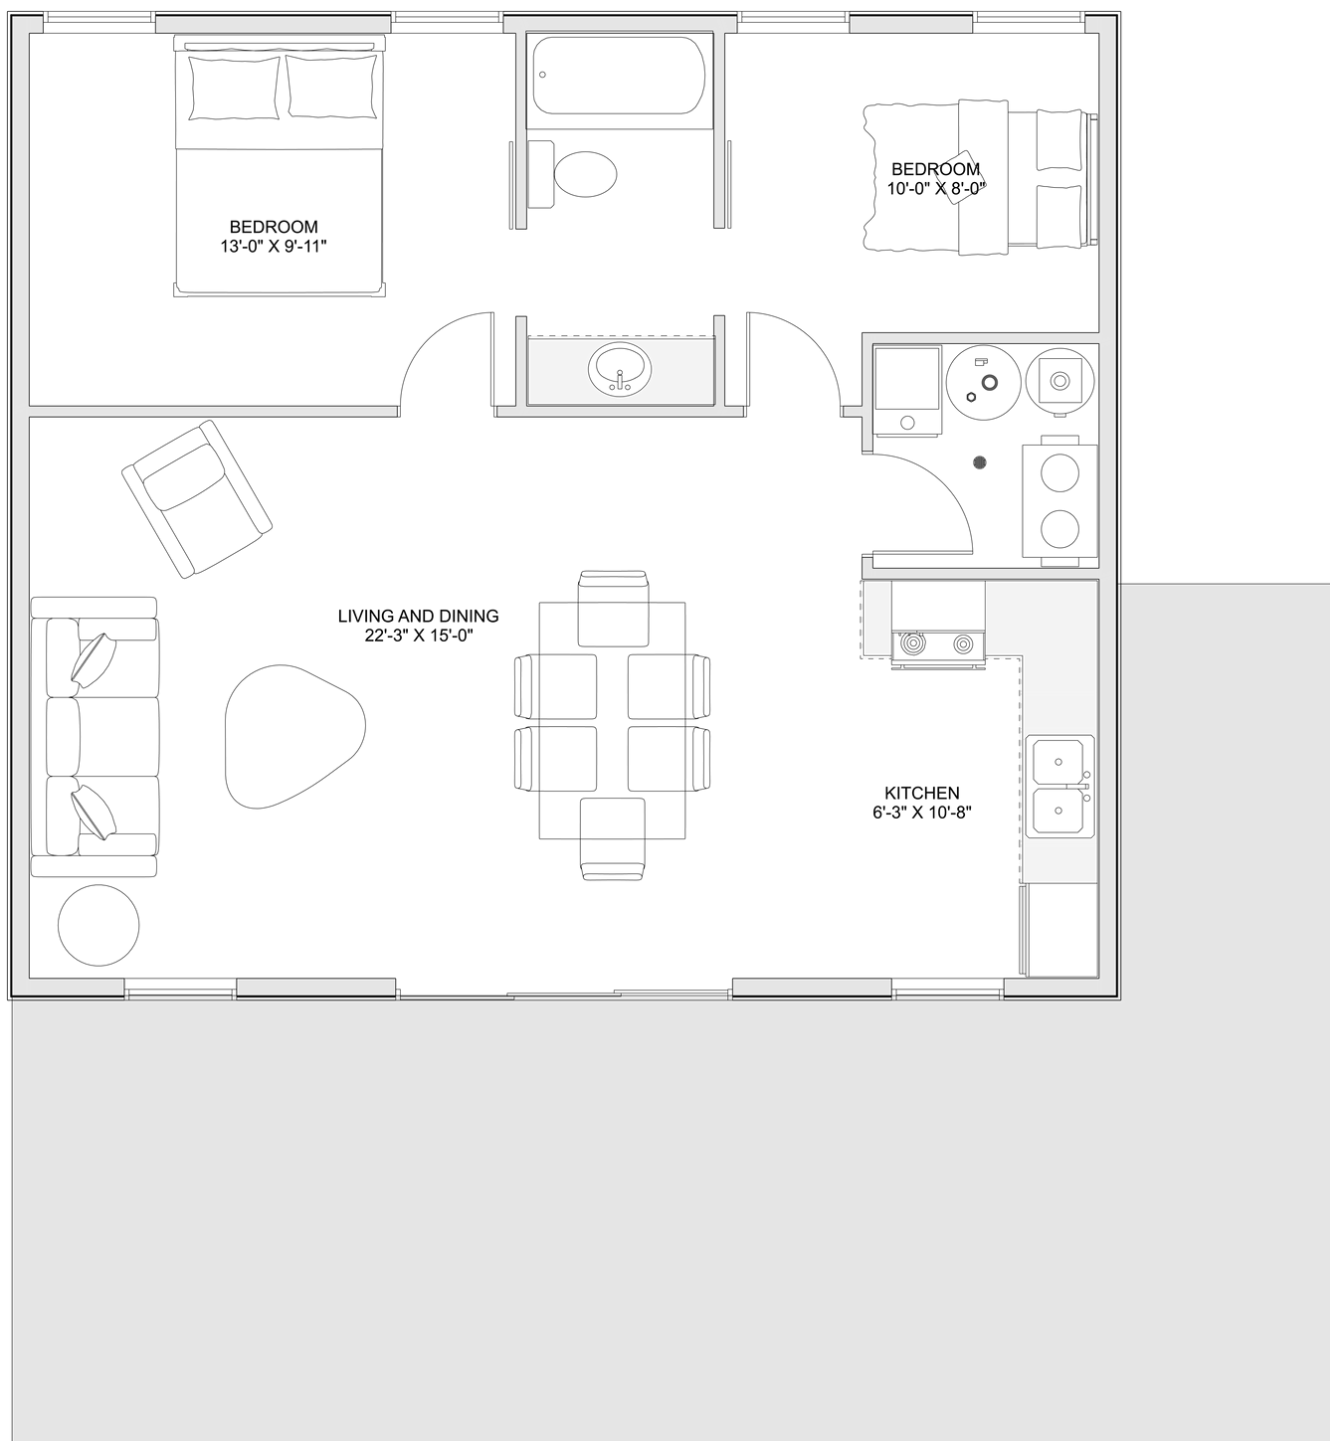

CHOOSE YOUR DREAM HOME

Not seeing the perfect plan? We also offer custom design services!

613-876-2488

information@houseofthree.ca

www.houseofthree.ca

PLAN #21-0032

MAIN FLOOR