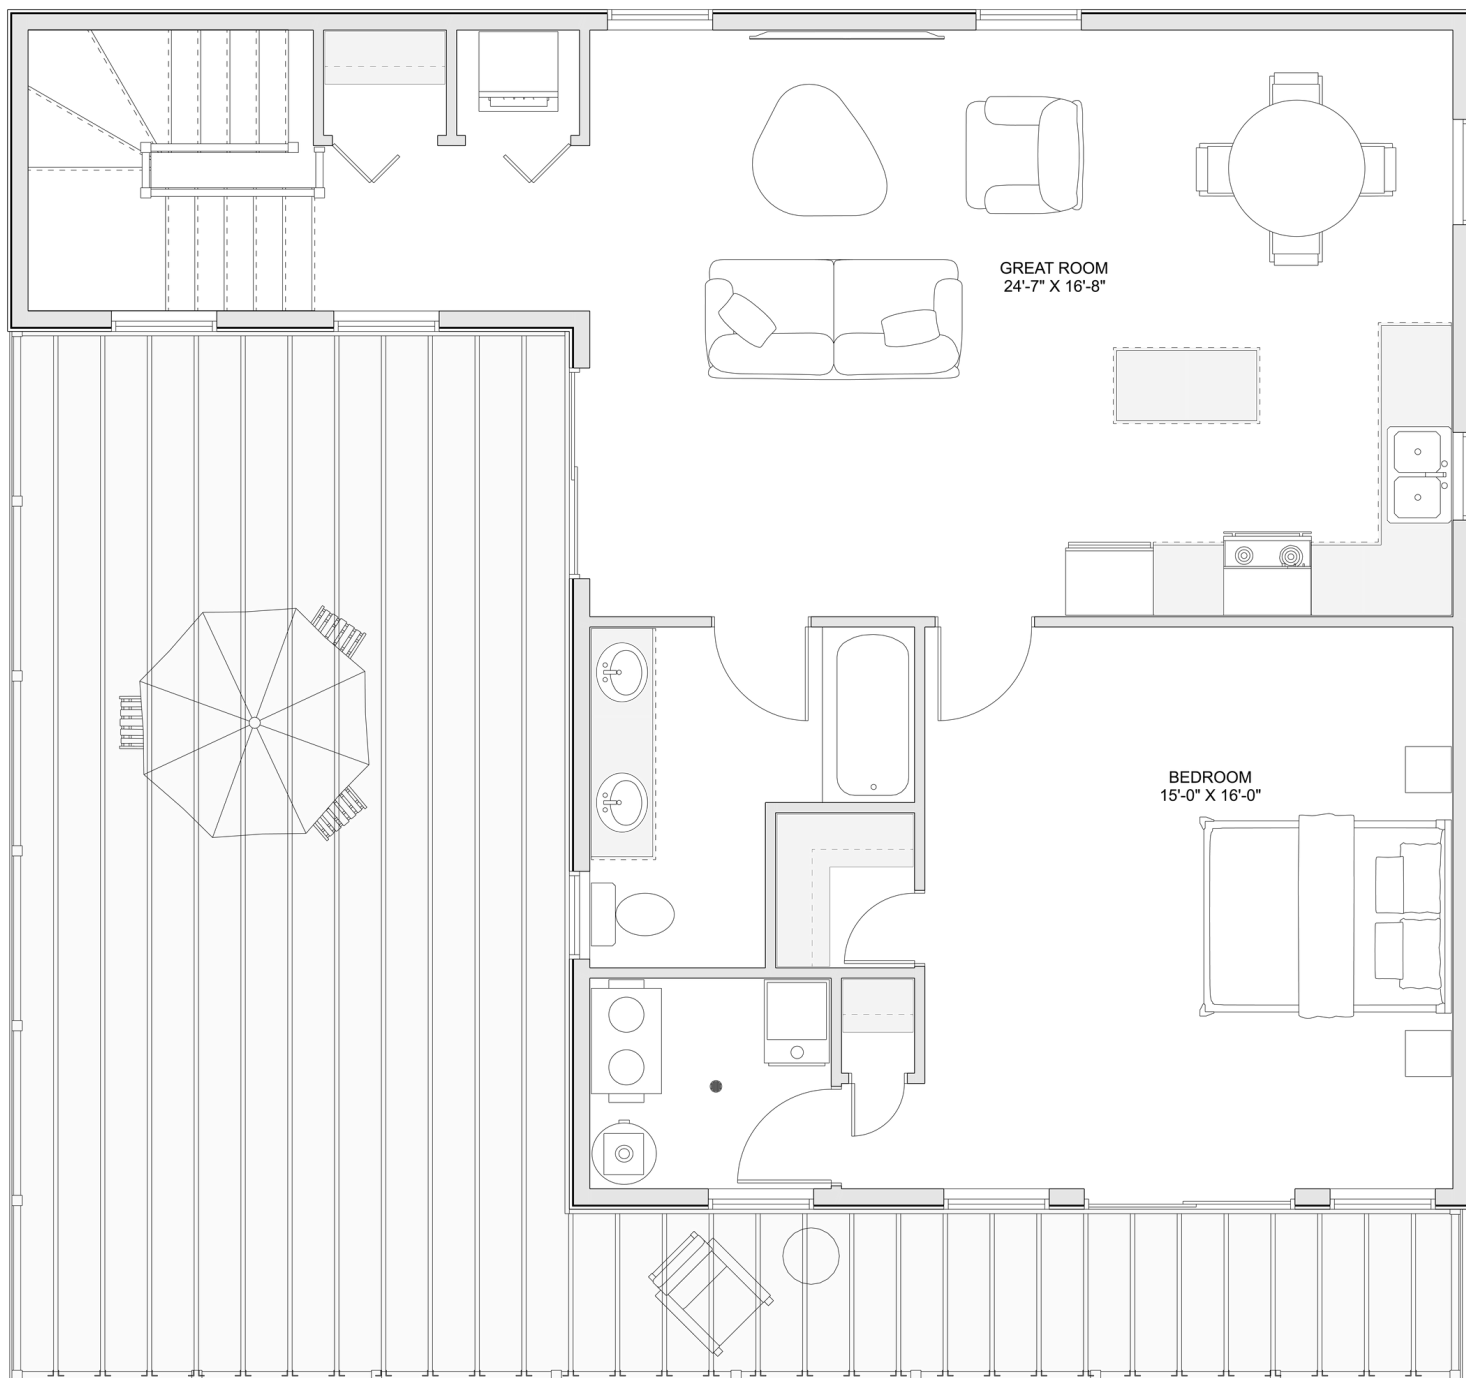

# PLAN #21-0033

1 BEDROOM

1 BATHROOM

TYPE: House

SIZE: 1,177 SQ. FT.

OVERALL WIDTH: 41'-6"

OVERALL DEPTH: 38'-11"

## PLAN #21-0033

## SECOND FLOOR

### MAIN FLOOR