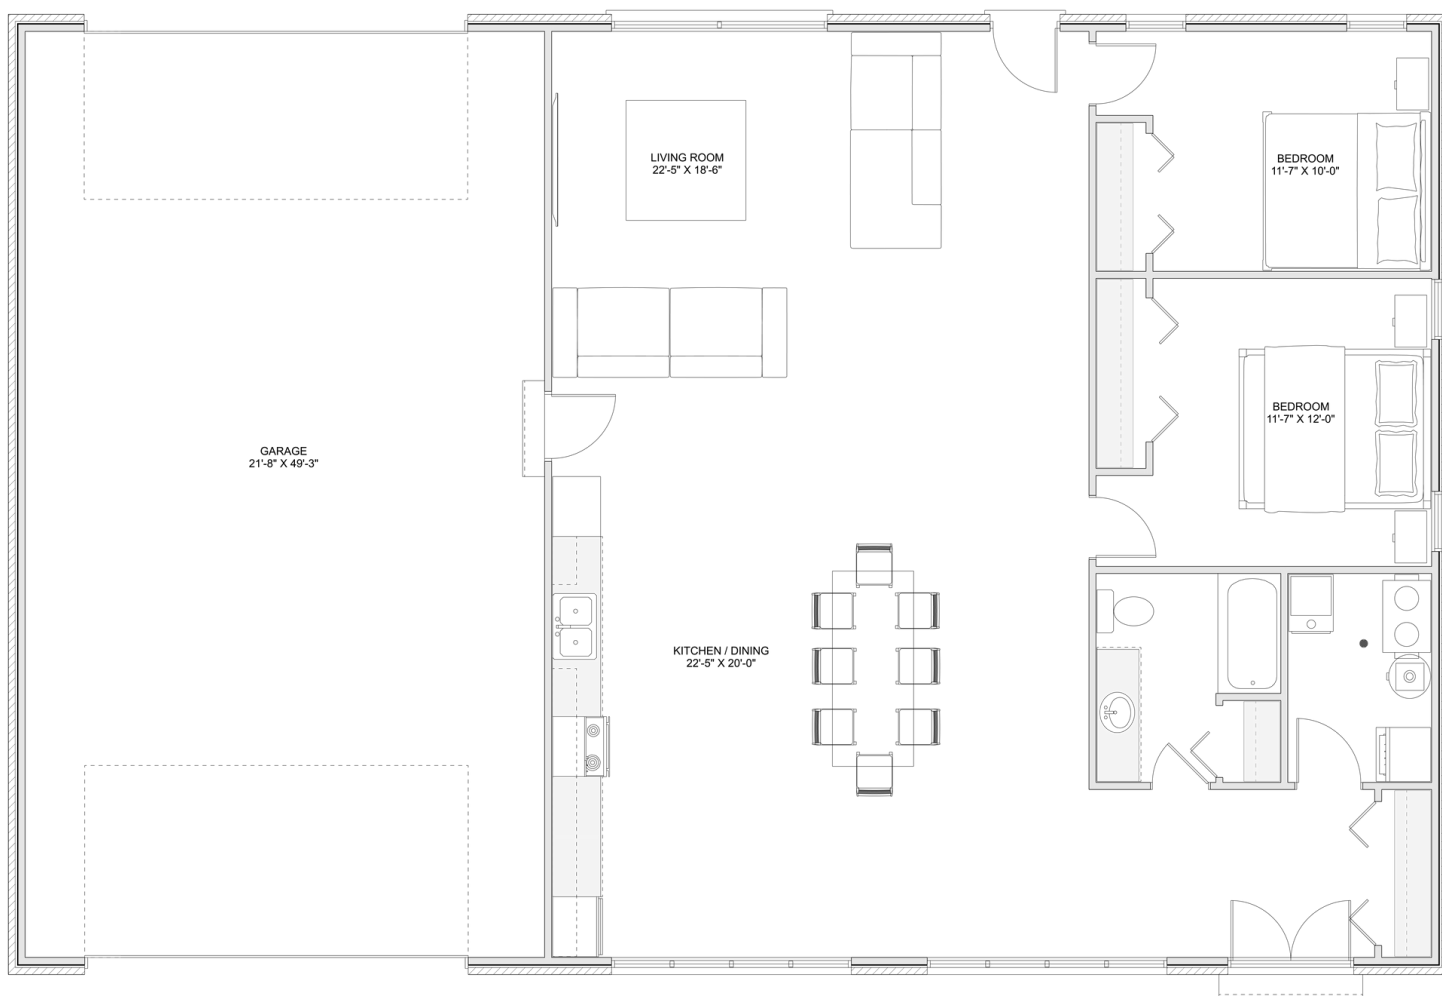

PLAN #21-0034

2 BEDROOMS

1 BATHROOM

TYPE: Bungalow

SIZE (SQ. FT.): 1,510 SQ. FT.

OVERALL WIDTH: 60'-1"

OVERALL DEPTH: 40'-0"

CHOOSE YOUR DREAM HOME

Not seeing the perfect plan? We also offer custom design services!

613-876-2488

information@houseofthree.ca

www.houseofthree.ca

PLAN #21-0034

MAIN FLOOR

CHOOSE YOUR DREAM HOME

Not seeing the perfect plan? We also offer custom design services!