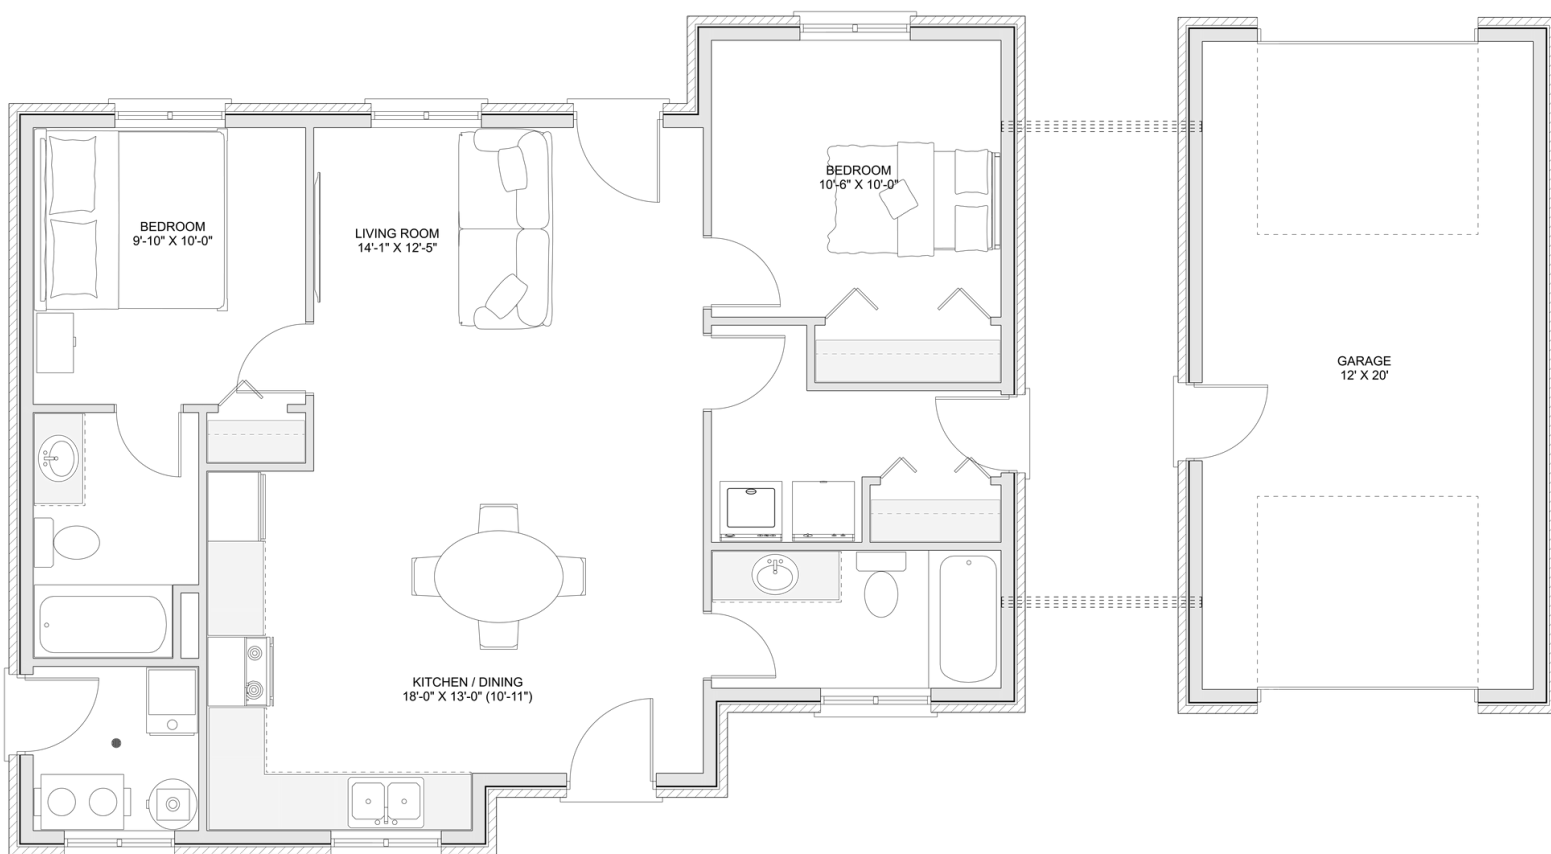

PLAN #21-0035

2 BEDROOMS

2 BATHROOMS

TYPE: Bungalow
SIZE: 969 SQ. FT.
OVERALL WIDTH: 56'-1"
OVERALL DEPTH: 30'-5"

CHOOSE YOUR DREAM HOME

Not seeing the perfect plan? We also offer custom design services!

613-876-2488

information@houseofthree.ca

www.houseofthree.ca

PLAN #21-0035

MAIN FLOOR

ALL DIMENSIONS APPROXIMATE. E. & O. E.

CHOOSE YOUR DREAM HOME

Not seeing the perfect plan? We also offer custom design services!

613-876-2488

information@houseofthree.ca

www.houseofthree.ca

PLAN #21-0035

FOUNDATION

ALL DIMENSIONS APPROXIMATE. E. & O. E.