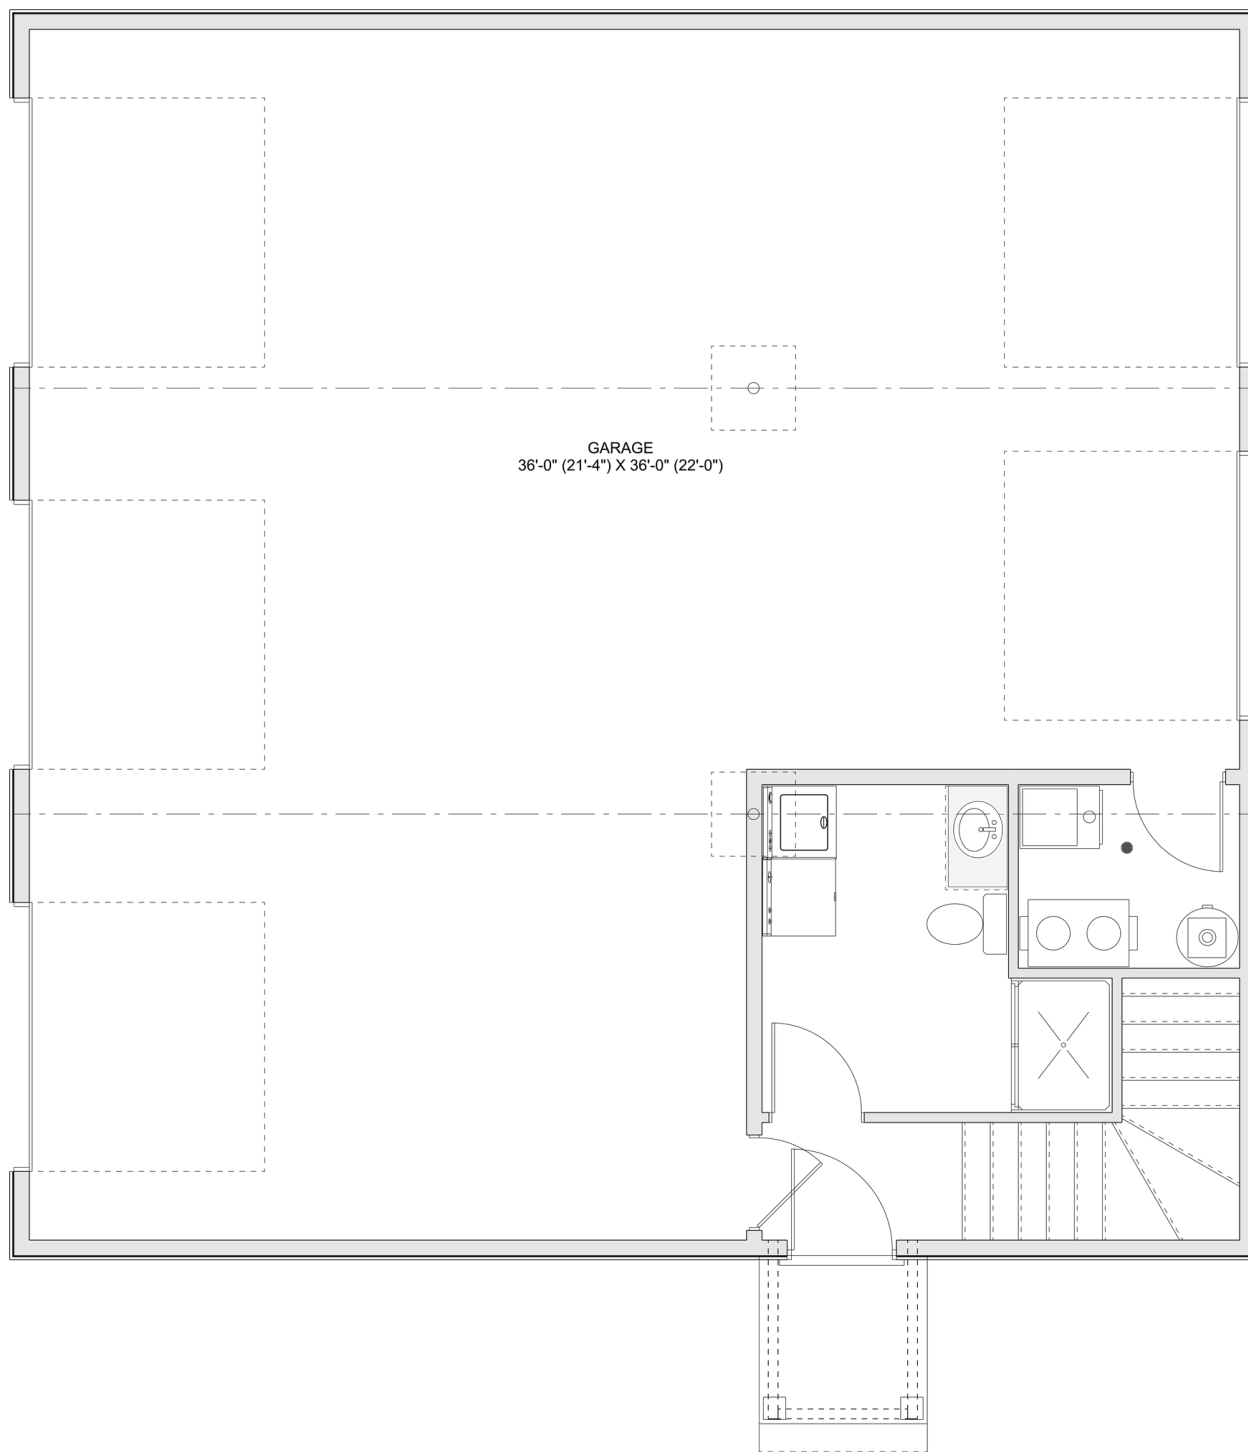

CHOOSE YOUR DREAM HOME

Not seeing the perfect plan? We also offer custom design services!

613-876-2488

information@houseofthree.ca

www.houseofthree.ca

PLAN #21-0036

MAIN FLOOR