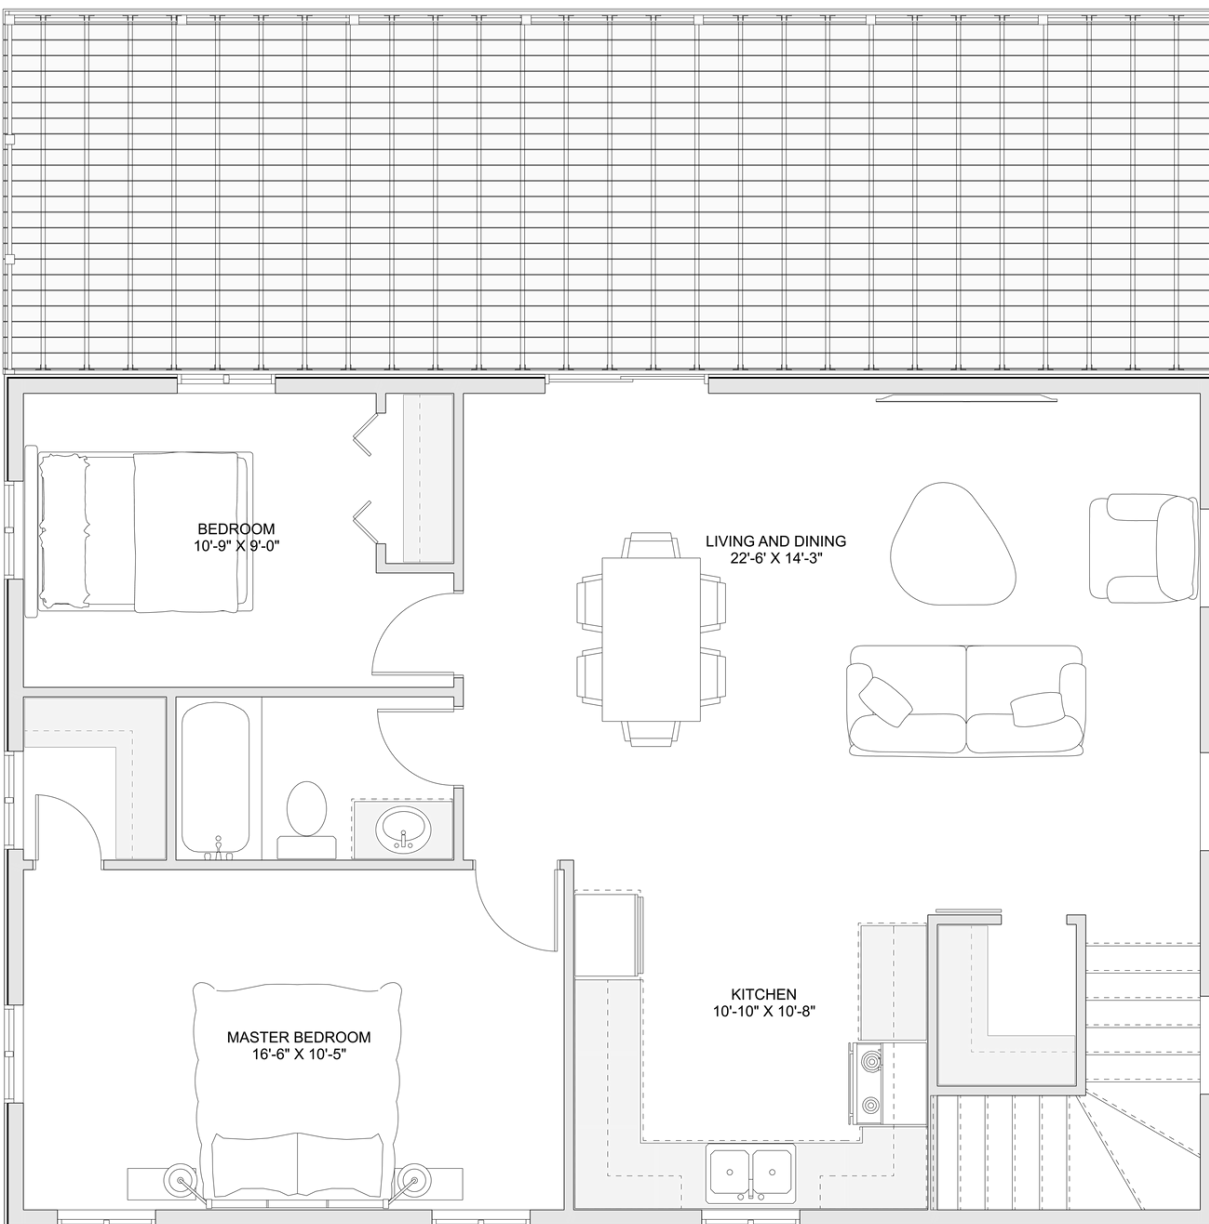

PLAN #21-0036

2 BEDROOMS

2 BATHROOMS

TYPE: House

SIZE: 1,197 SQ. FT.

OVERALL WIDTH: 36'-11"

OVERALL DEPTH: 41'-11"

CHOOSE YOUR DREAM HOME

Not seeing the perfect plan? We also offer custom design services!

613-876-2488

information@houseofthree.ca

www.houseofthree.ca

PLAN #21-0036

SECOND FLOOR

CHOOSE YOUR DREAM HOME

Not seeing the perfect plan? We also offer custom design services!