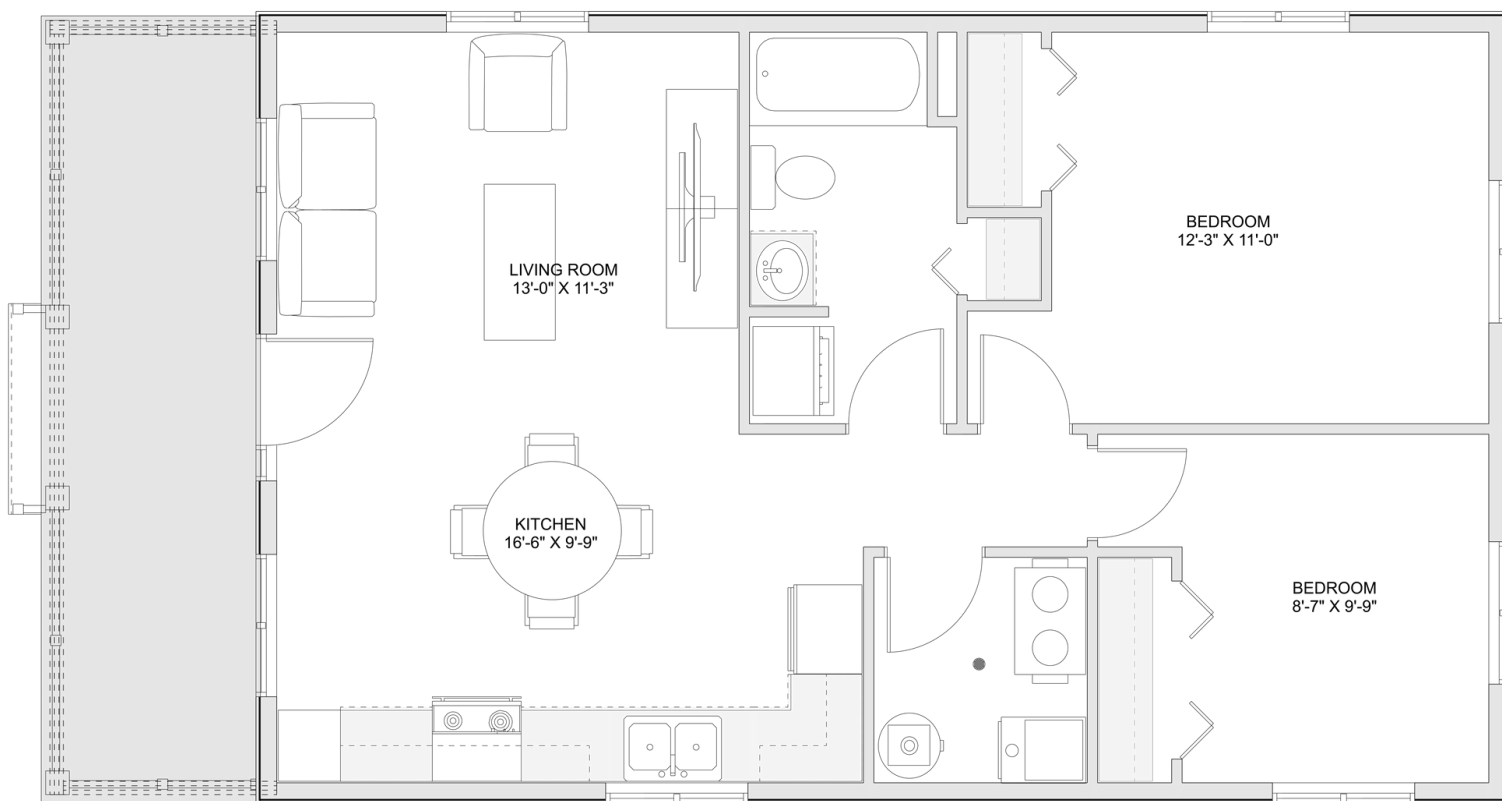

# PLAN #21-0037

2 BEDROOMS

1 BATHROOM

TYPE: Bungalow

SIZE: 784 SQ. FT.

OVERALL WIDTH: 22'-0"

OVERALL DEPTH: 41'-2"

## PLAN #21-0037

## MAIN FLOOR