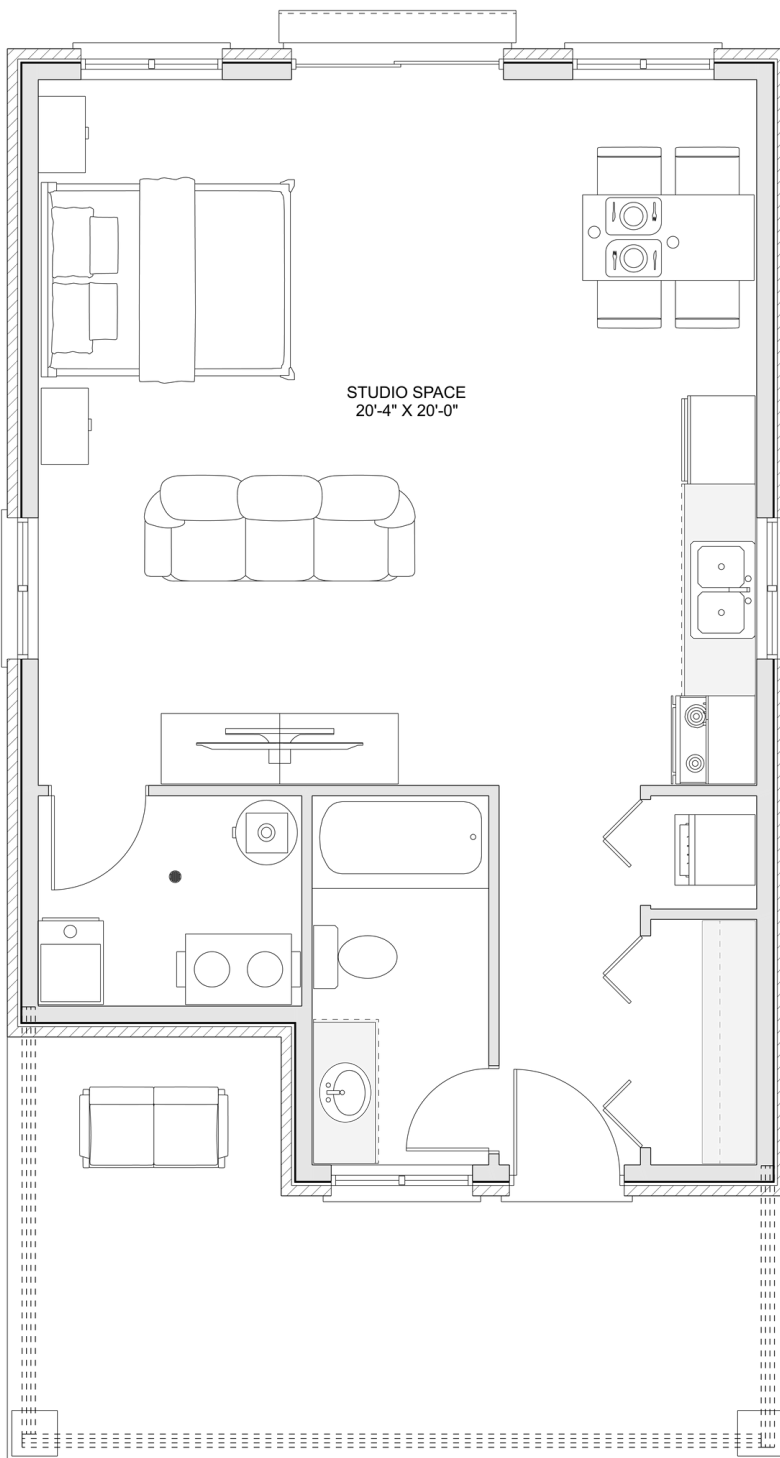

PLAN #21-0039

0 BEDROOMS

1 BATHROOM

TYPE: Cottage

SIZE: 683 SQ. FT.

OVERALL WIDTH: 22'-1"

OVERALL DEPTH: 40'-0"

CHOOSE YOUR DREAM HOME

Not seeing the perfect plan? We also offer custom design services!

613-876-2488

information@houseofthree.ca

www.houseofthree.ca

PLAN #21-0039

MAIN FLOOR

CHOOSE YOUR DREAM HOME

Not seeing the perfect plan? We also offer custom design services!