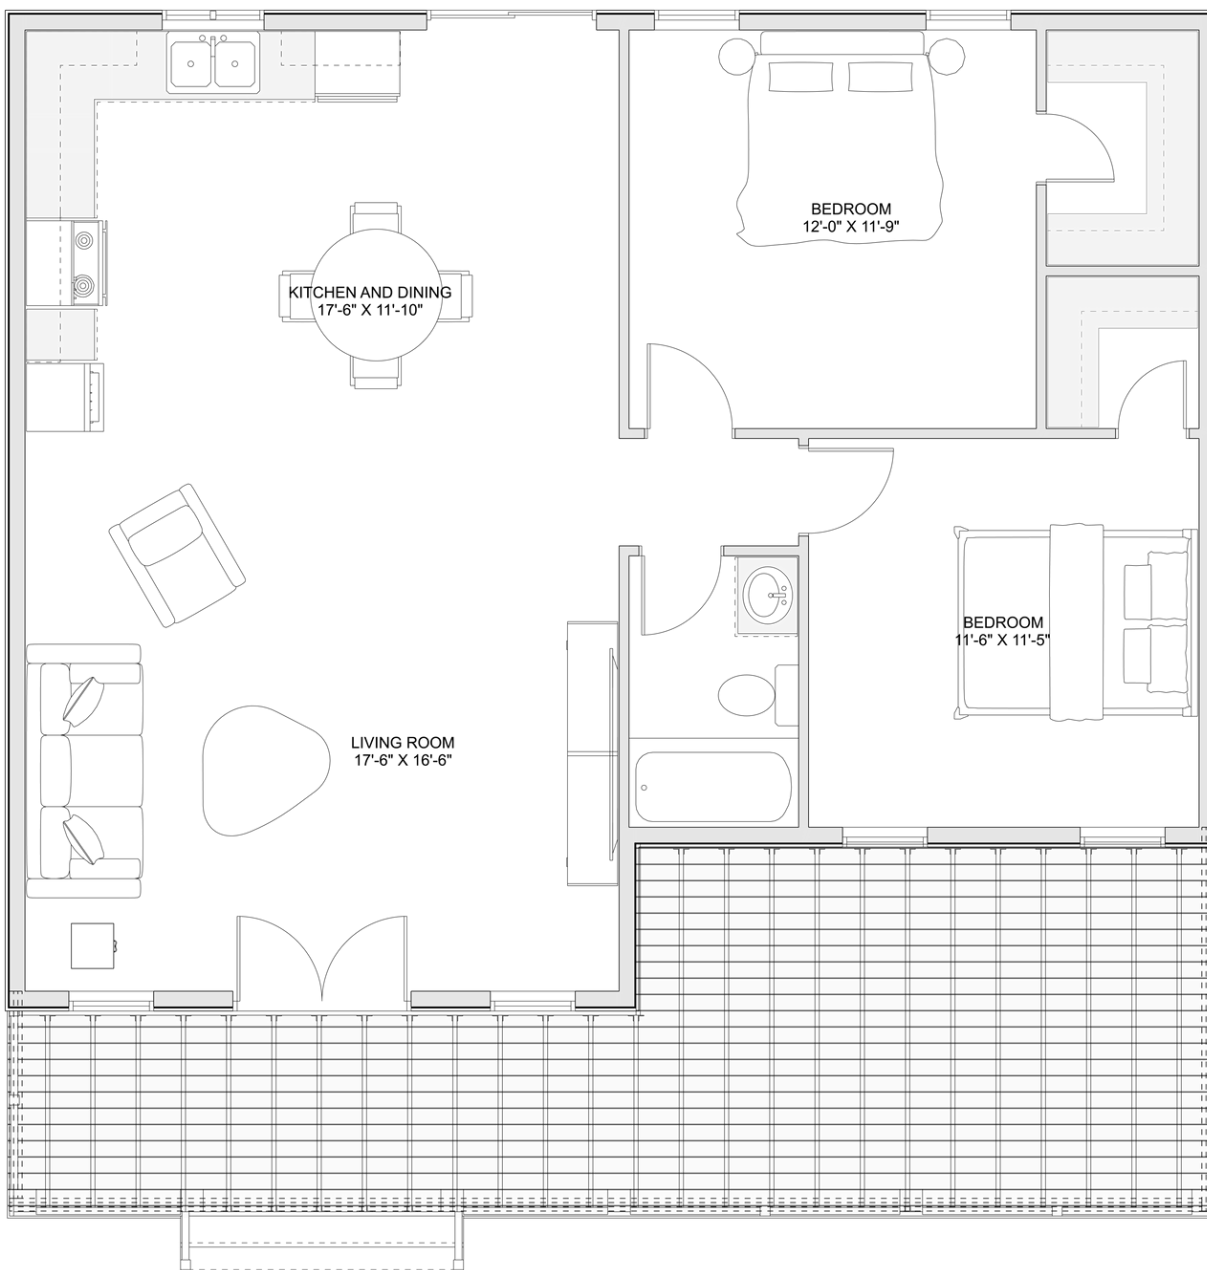

PLAN #21-0040

2 BEDROOM UNIT + 1 BEDROOM UNIT

2 BATHROOMS (1 PER UNIT)

TYPE: Bungalow (Duplex)

SIZE: 1,928 SQ. FT.

OVERALL WIDTH: 35'-6"

OVERALL DEPTH: 40'-0"

CHOOSE YOUR DREAM HOME

Not seeing the perfect plan? We also offer custom design services!

613-876-2488

information@houseofthree.ca

www.houseofthree.ca

PLAN #21-0040

MAIN FLOOR

CHOOSE YOUR DREAM HOME

Not seeing the perfect plan? We also offer custom design services!