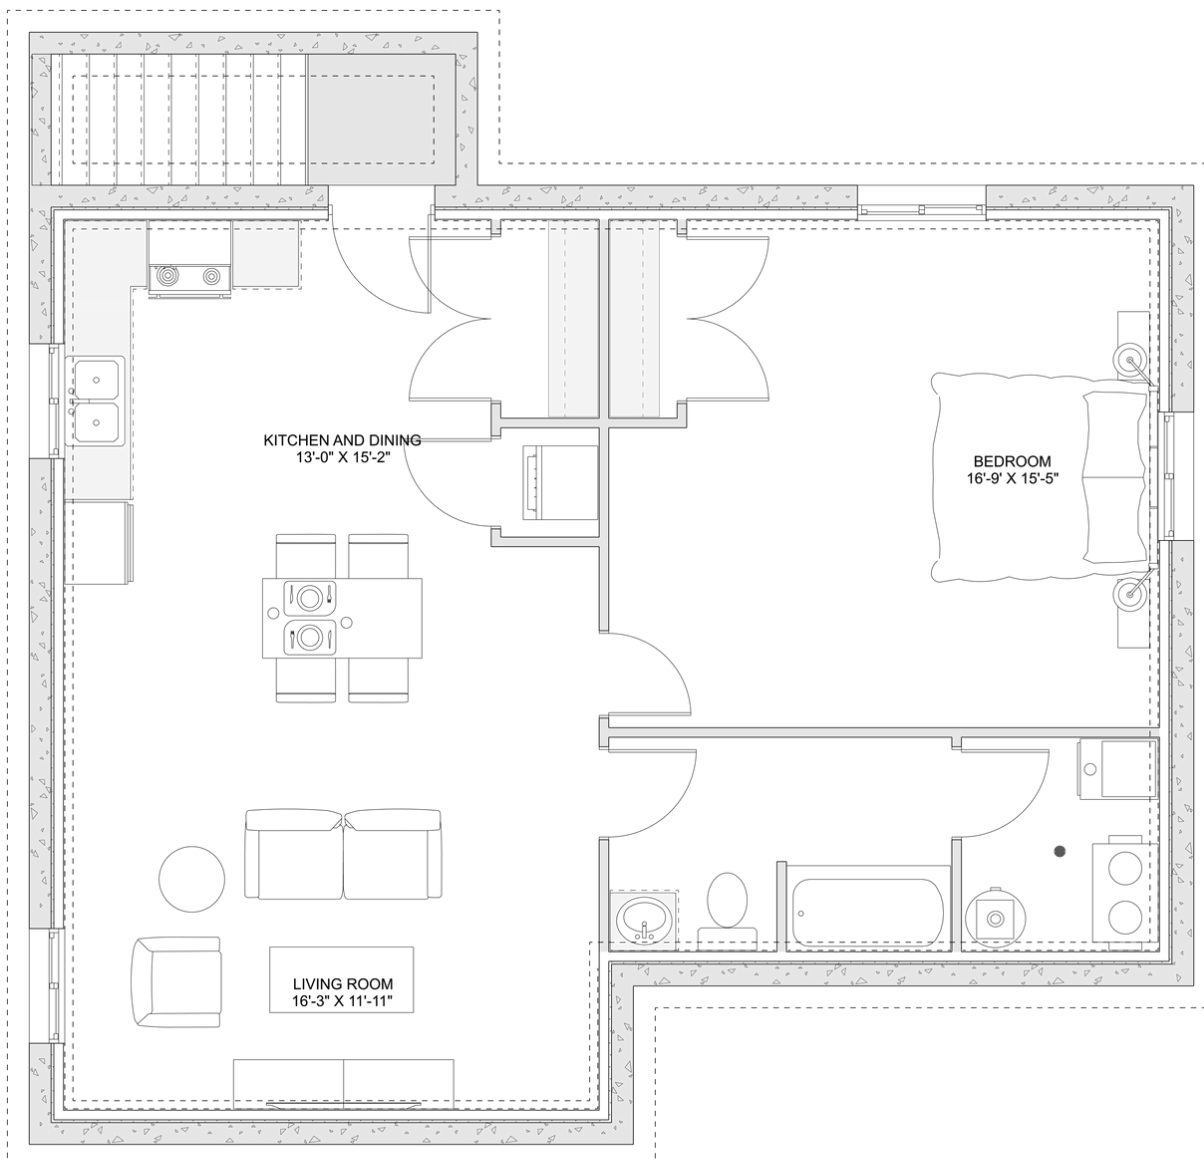

CHOOSE YOUR DREAM HOME

Not seeing the perfect plan? We also offer custom design services!

613-876-2488

information@houseofthree.ca

www.houseofthree.ca

PLAN #21-0040

FOUNDATION