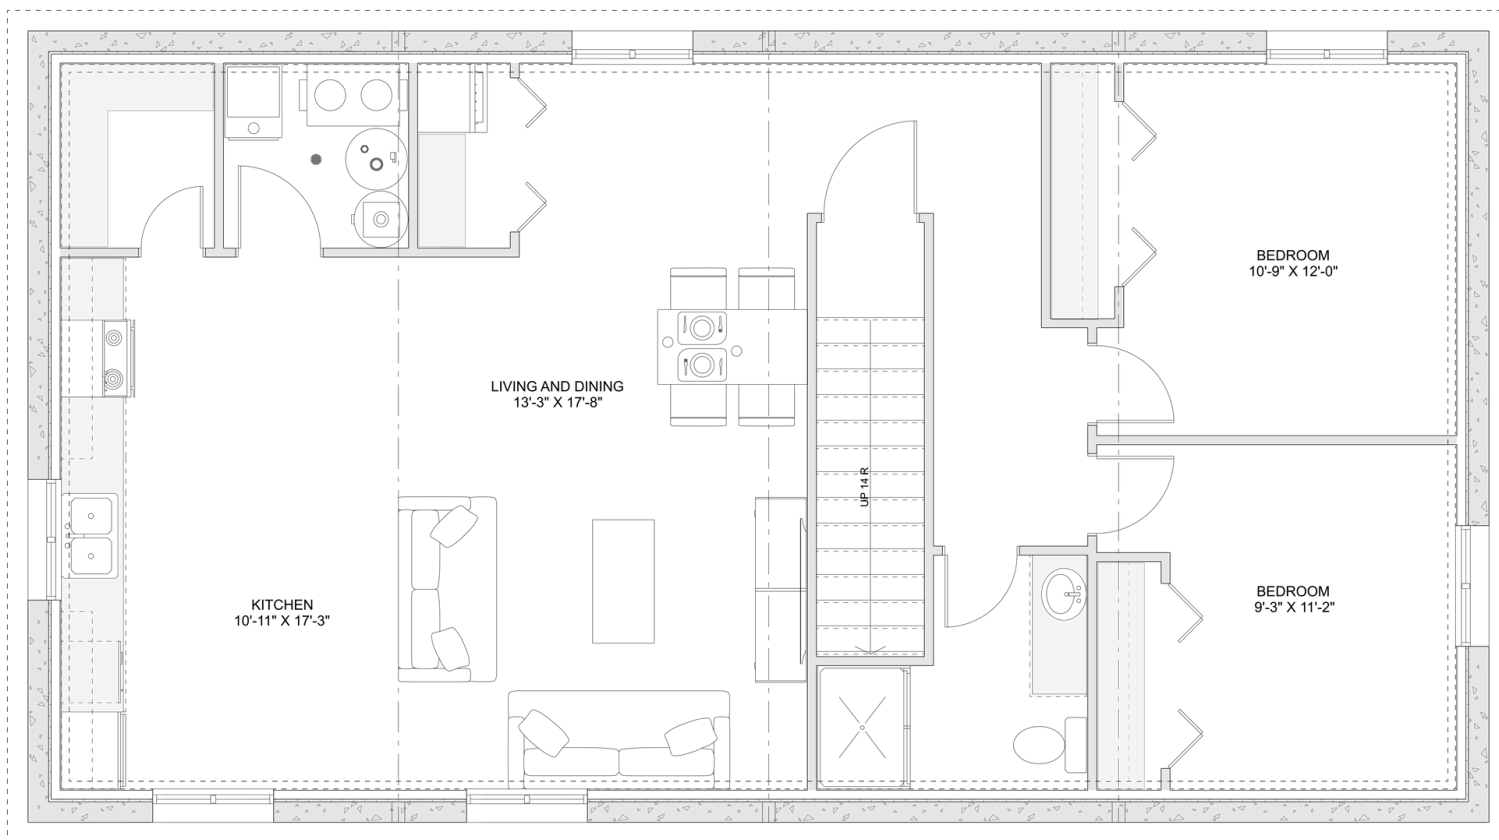

CHOOSE YOUR DREAM HOME

Not seeing the perfect plan? We also offer custom design services!

613-876-2488

information@houseofthree.ca

www.houseofthree.ca

PLAN #21-0044

FOUNDATION