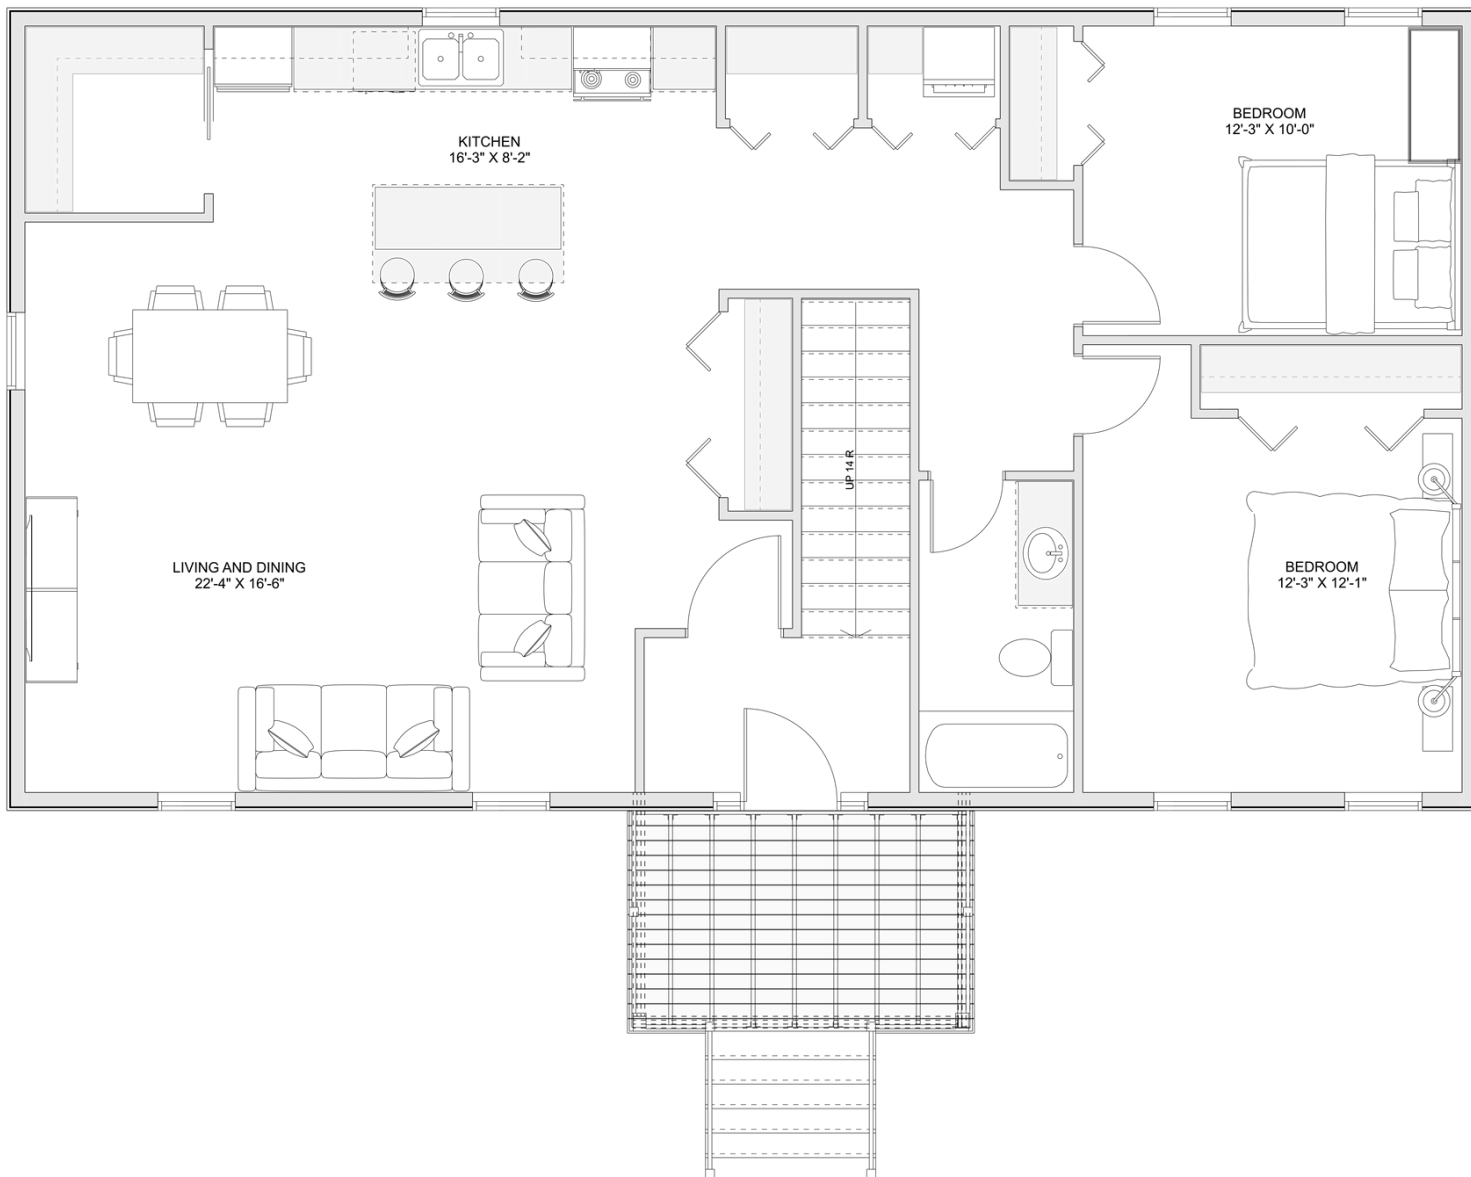

PLAN #21-0044

4 BEDROOMS (2 PER UNIT)

2 BATHROOMS (1 PER UNIT)

TYPE: Bungalow (Duplex)

SIZE: 2,448 SQ. FT.

OVERALL WIDTH: 47'-4"

OVERALL DEPTH: 32'-11"

CHOOSE YOUR DREAM HOME

Not seeing the perfect plan? We also offer custom design services!

613-876-2488

information@houseofthree.ca

www.houseofthree.ca

PLAN #21-0044

MAIN FLOOR

CHOOSE YOUR DREAM HOME

Not seeing the perfect plan? We also offer custom design services!