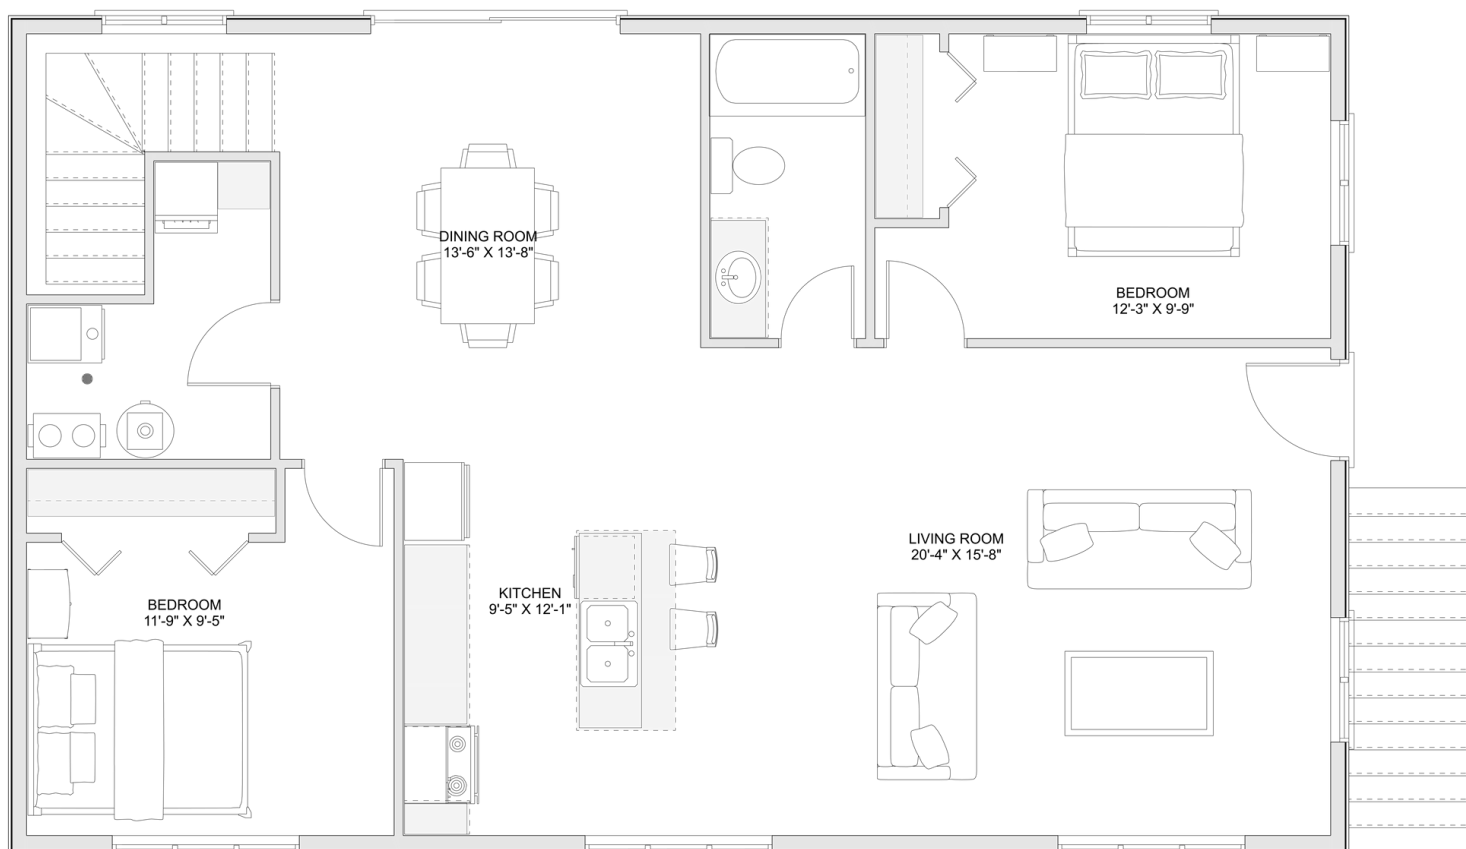

PLAN #21-0045

2 BEDROOMS

1 BATHROOMS

TYPE: House

SIZE: 2,305 SQ. FT.

OVERALL WIDTH: 43'-0"

OVERALL DEPTH: 26'-11"

CHOOSE YOUR DREAM HOME

Not seeing the perfect plan? We also offer custom design services!

613-876-2488

information@houseofthree.ca

www.houseofthree.ca

PLAN #21-0045

MAIN FLOOR

CHOOSE YOUR DREAM HOME

Not seeing the perfect plan? We also offer custom design services!