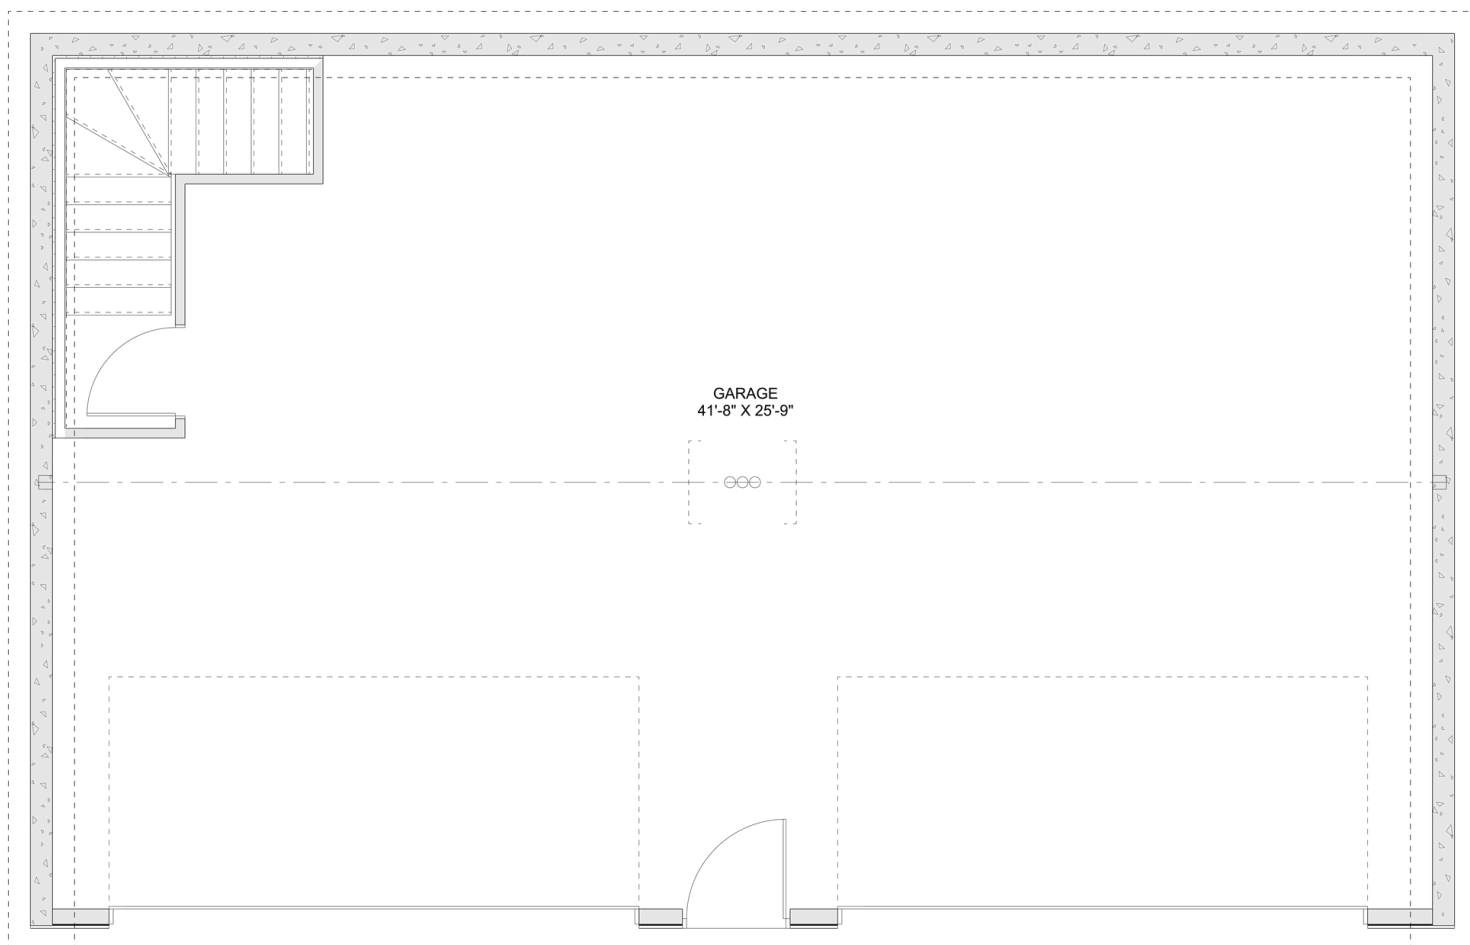

CHOOSE YOUR DREAM HOME

Not seeing the perfect plan? We also offer custom design services!

613-876-2488

information@houseofthree.ca

www.houseofthree.ca

PLAN #21-0045

FOUNDATION