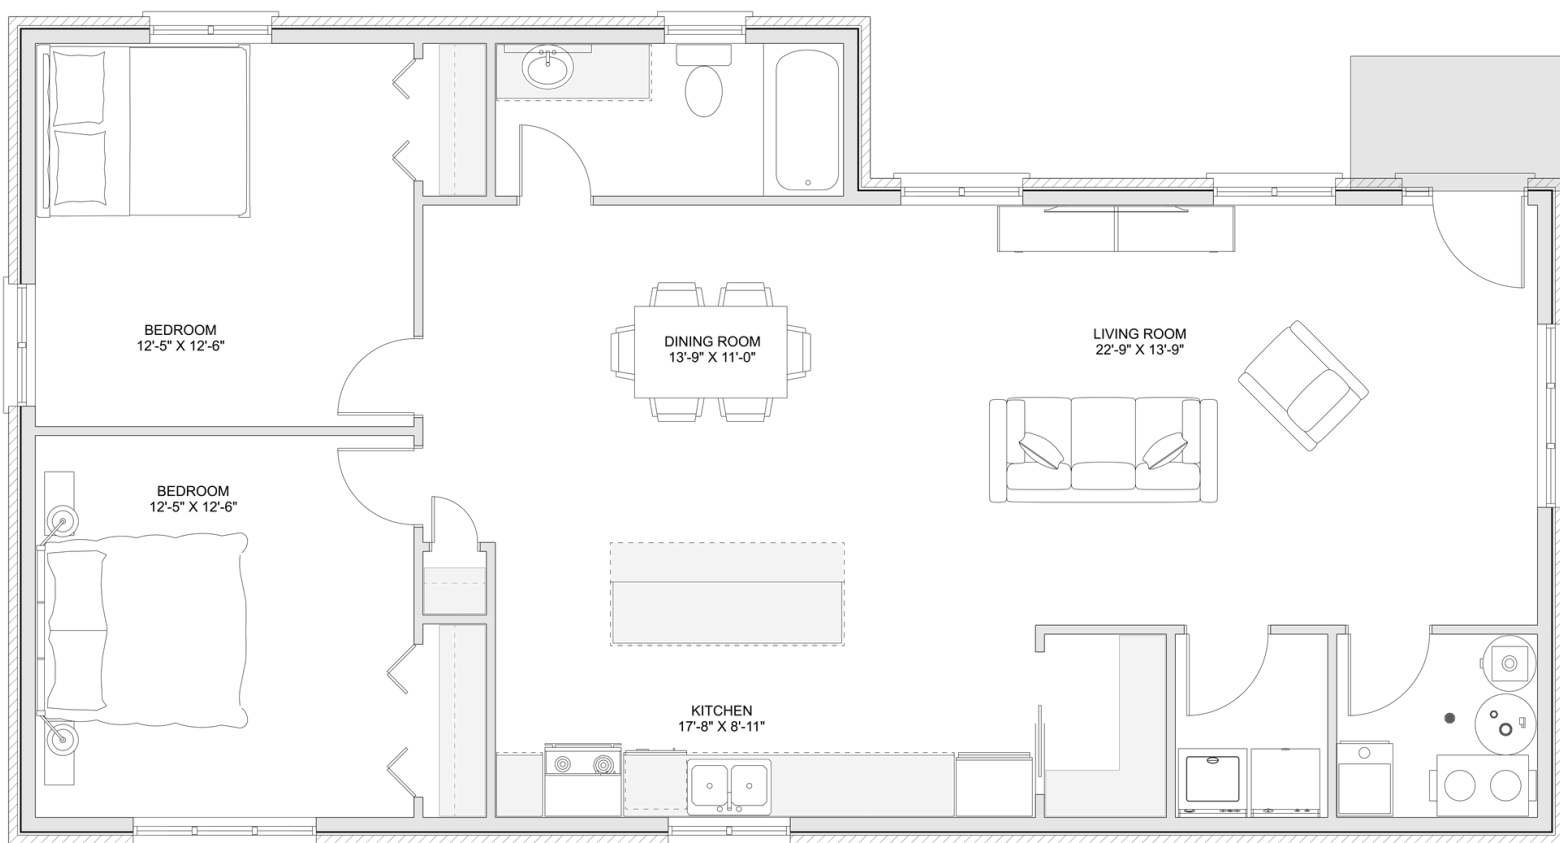

PLAN #21-0046

2 BEDROOMS

1 BATHROOM

TYPE: Bungalow

SIZE: 1,261 SQ. FT.

OVERALL WIDTH: 51'-0"

OVERALL DEPTH: 27'-1"

CHOOSE YOUR DREAM HOME

Not seeing the perfect plan? We also offer custom design services!

613-876-2488

information@houseofthree.ca

www.houseofthree.ca

PLAN #21-0046

MAIN FLOOR

ALL DIMENSIONS APPROXIMATE. E. & O. E.

CHOOSE YOUR DREAM HOME