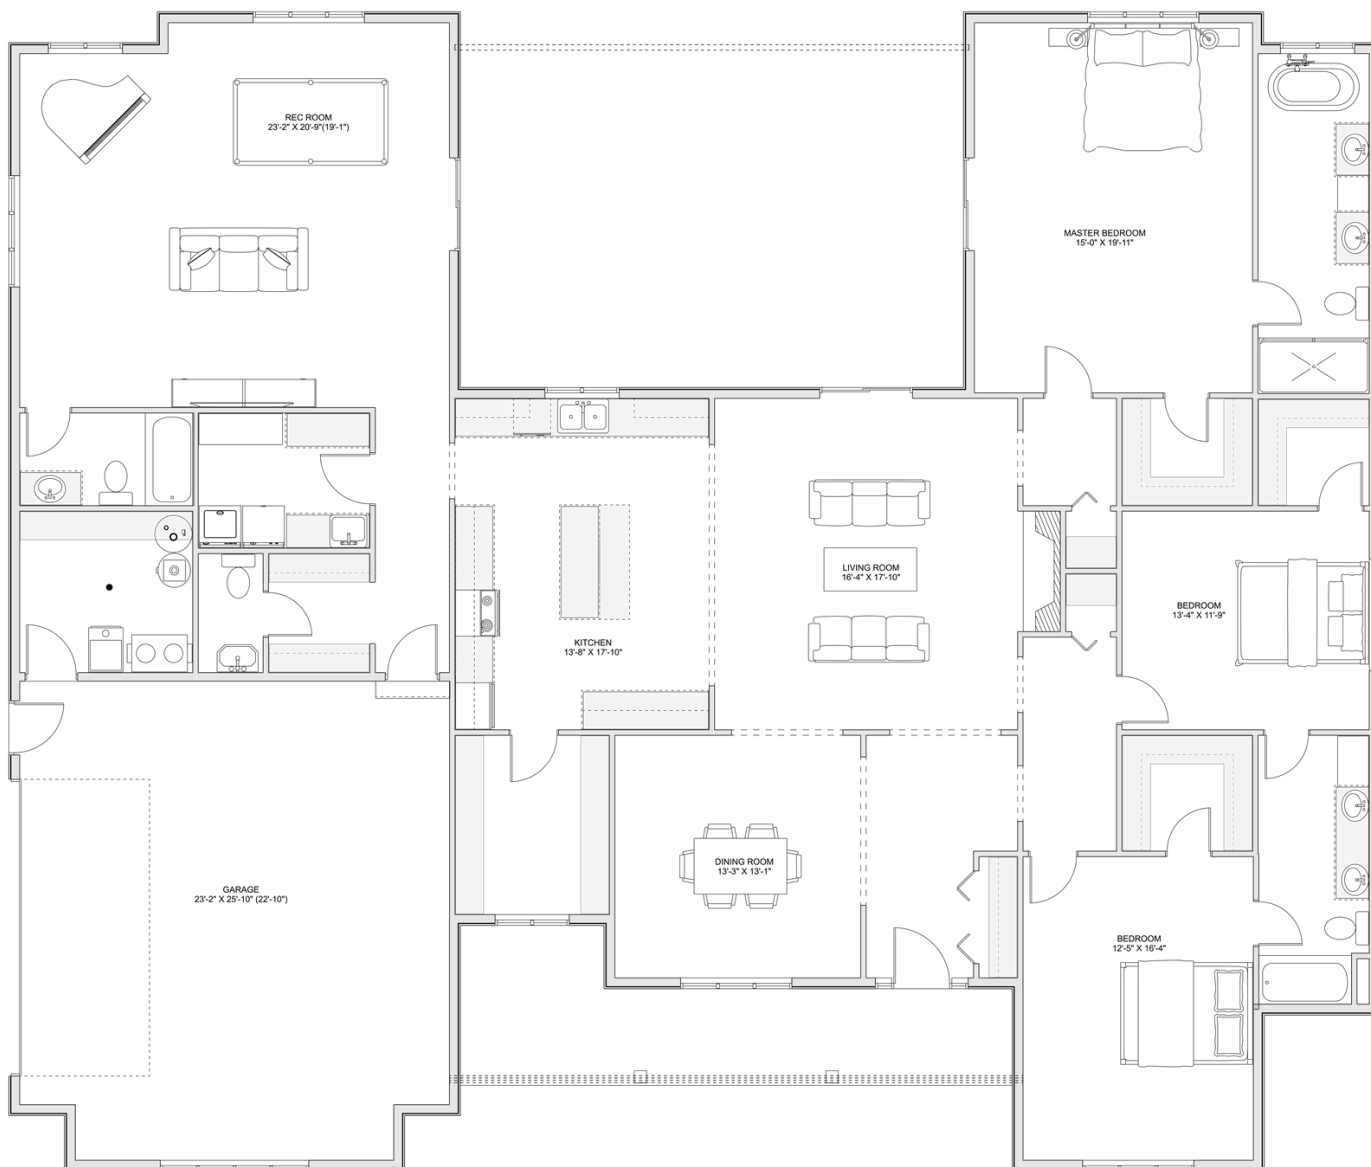

PLAN #21-0049

3 BEDROOMS

3.5 BATHROOMS

TYPE: Bungalow

SIZE: 3,042 SQ. FT.

OVERALL WIDTH: 73'-8"

OVERALL DEPTH: 62'-3"

CHOOSE YOUR DREAM HOME

Not seeing the perfect plan? We also offer custom design services!

613-876-2488

information@houseofthree.ca

www.houseofthree.ca

PLAN #21-0049

MAIN FLOOR

CHOOSE YOUR DREAM HOME

Not seeing the perfect plan? We also offer custom design services!