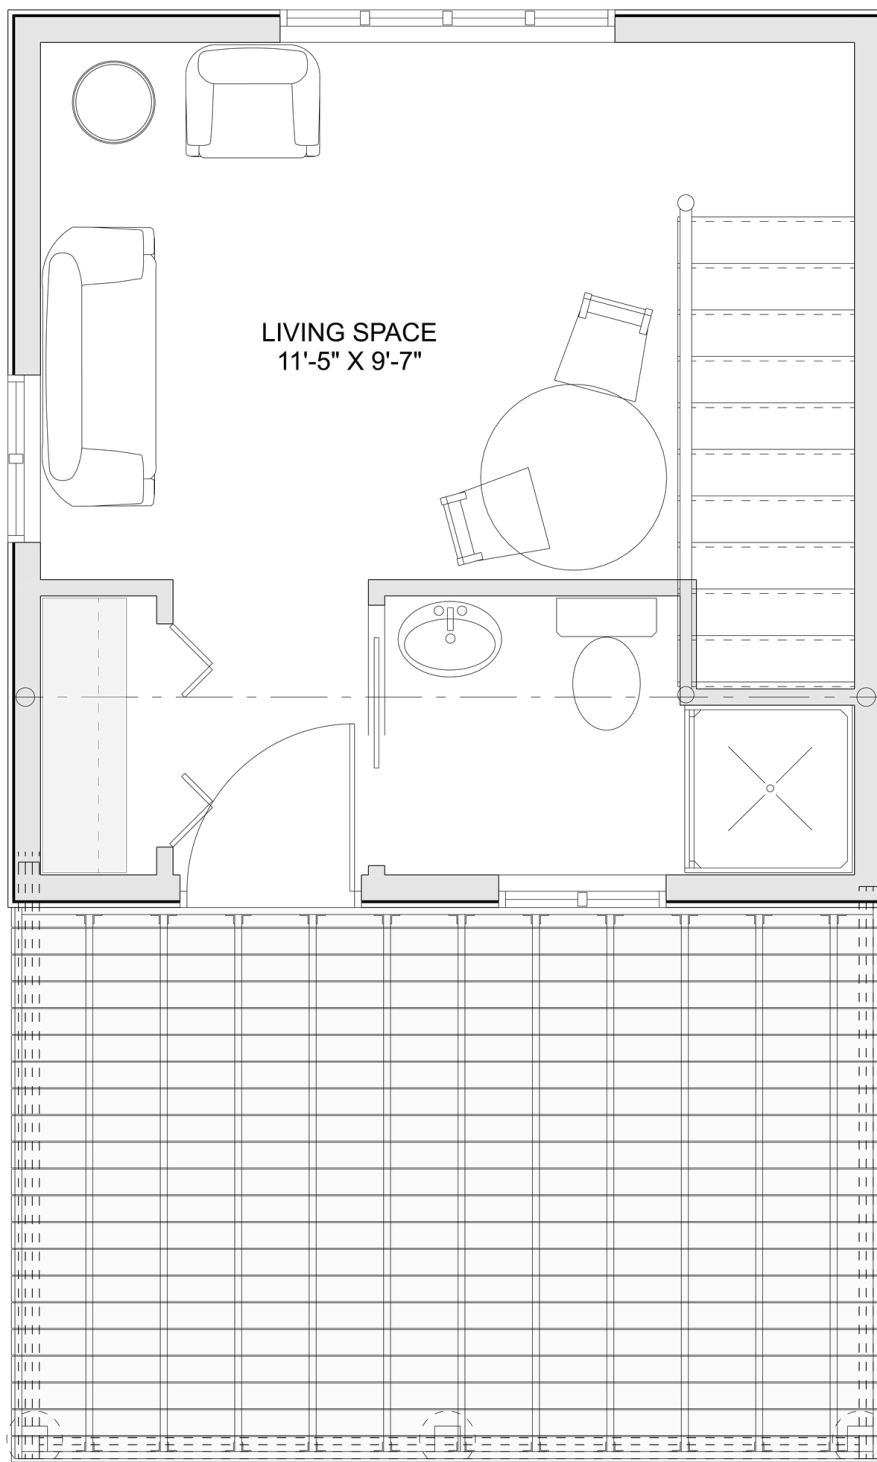

PLAN #21-0050

1 BEDROOM

1 BATHROOM

TYPE: Bunkie

SIZE: 474 SQ. FT.

OVERALL WIDTH: 15'-6"

OVERALL DEPTH: 25'-10"

CHOOSE YOUR DREAM HOME

Not seeing the perfect plan? We also offer custom design services!

613-876-2488

information@houseofthree.ca

www.houseofthree.ca

PLAN #21-0050

SECOND FLOOR

CHOOSE YOUR DREAM HOME

Not seeing the perfect plan? We also offer custom design services!

613-876-2488

information@houseofthree.ca

www.houseofthree.ca

PLAN #21-0050

MAIN FLOOR

CHOOSE YOUR DREAM HOME

Not seeing the perfect plan? We also offer custom design services!

613-876-2488