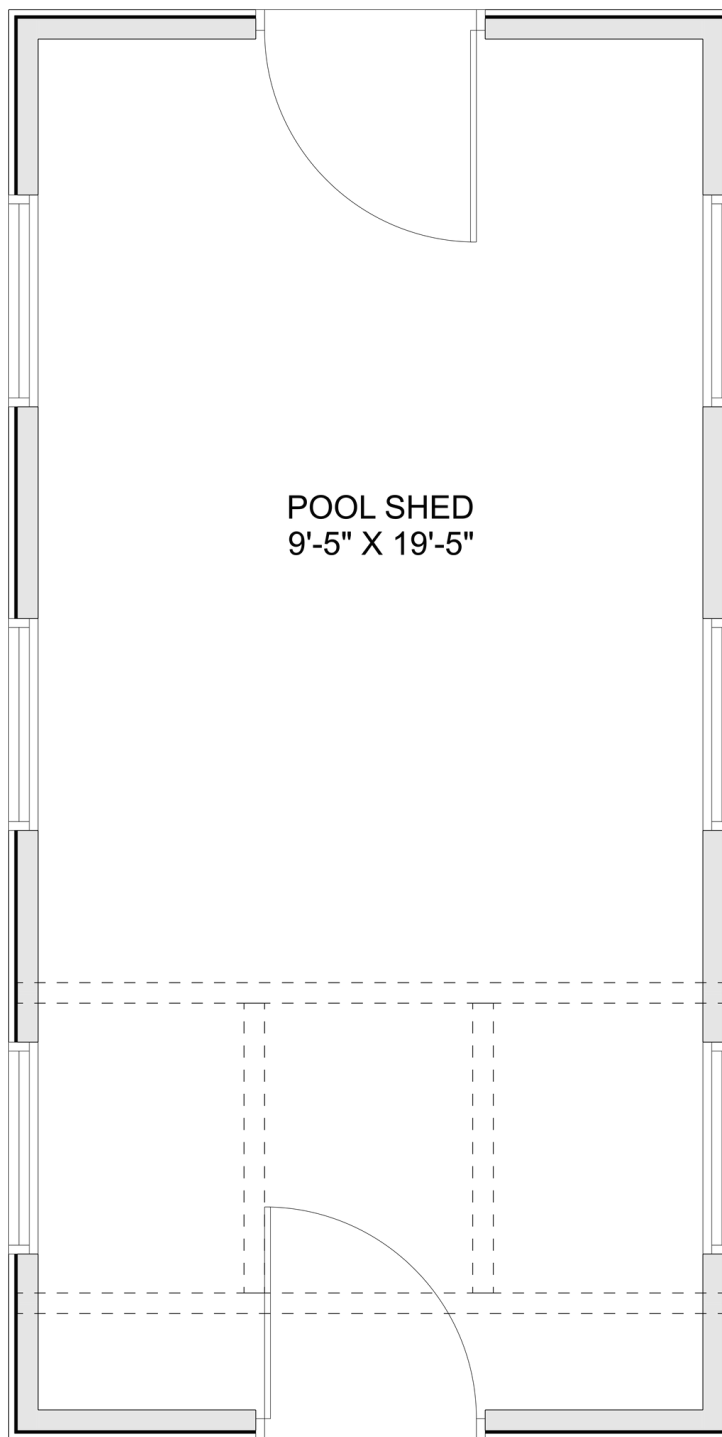

PLAN #21-0051

0 BEDROOMS

0 BATHROOMS

TYPE: Shed

SIZE: 208 SQ. FT.

OVERALL WIDTH: 10'-0"

OVERALL DEPTH: 20'-0"

CHOOSE YOUR DREAM HOME

Not seeing the perfect plan? We also offer custom design services!

613-876-2488

information@houseofthree.ca

www.houseofthree.ca

PLAN #21-0051

MAIN FLOOR

CHOOSE YOUR DREAM HOME

Not seeing the perfect plan? We also offer custom design services!