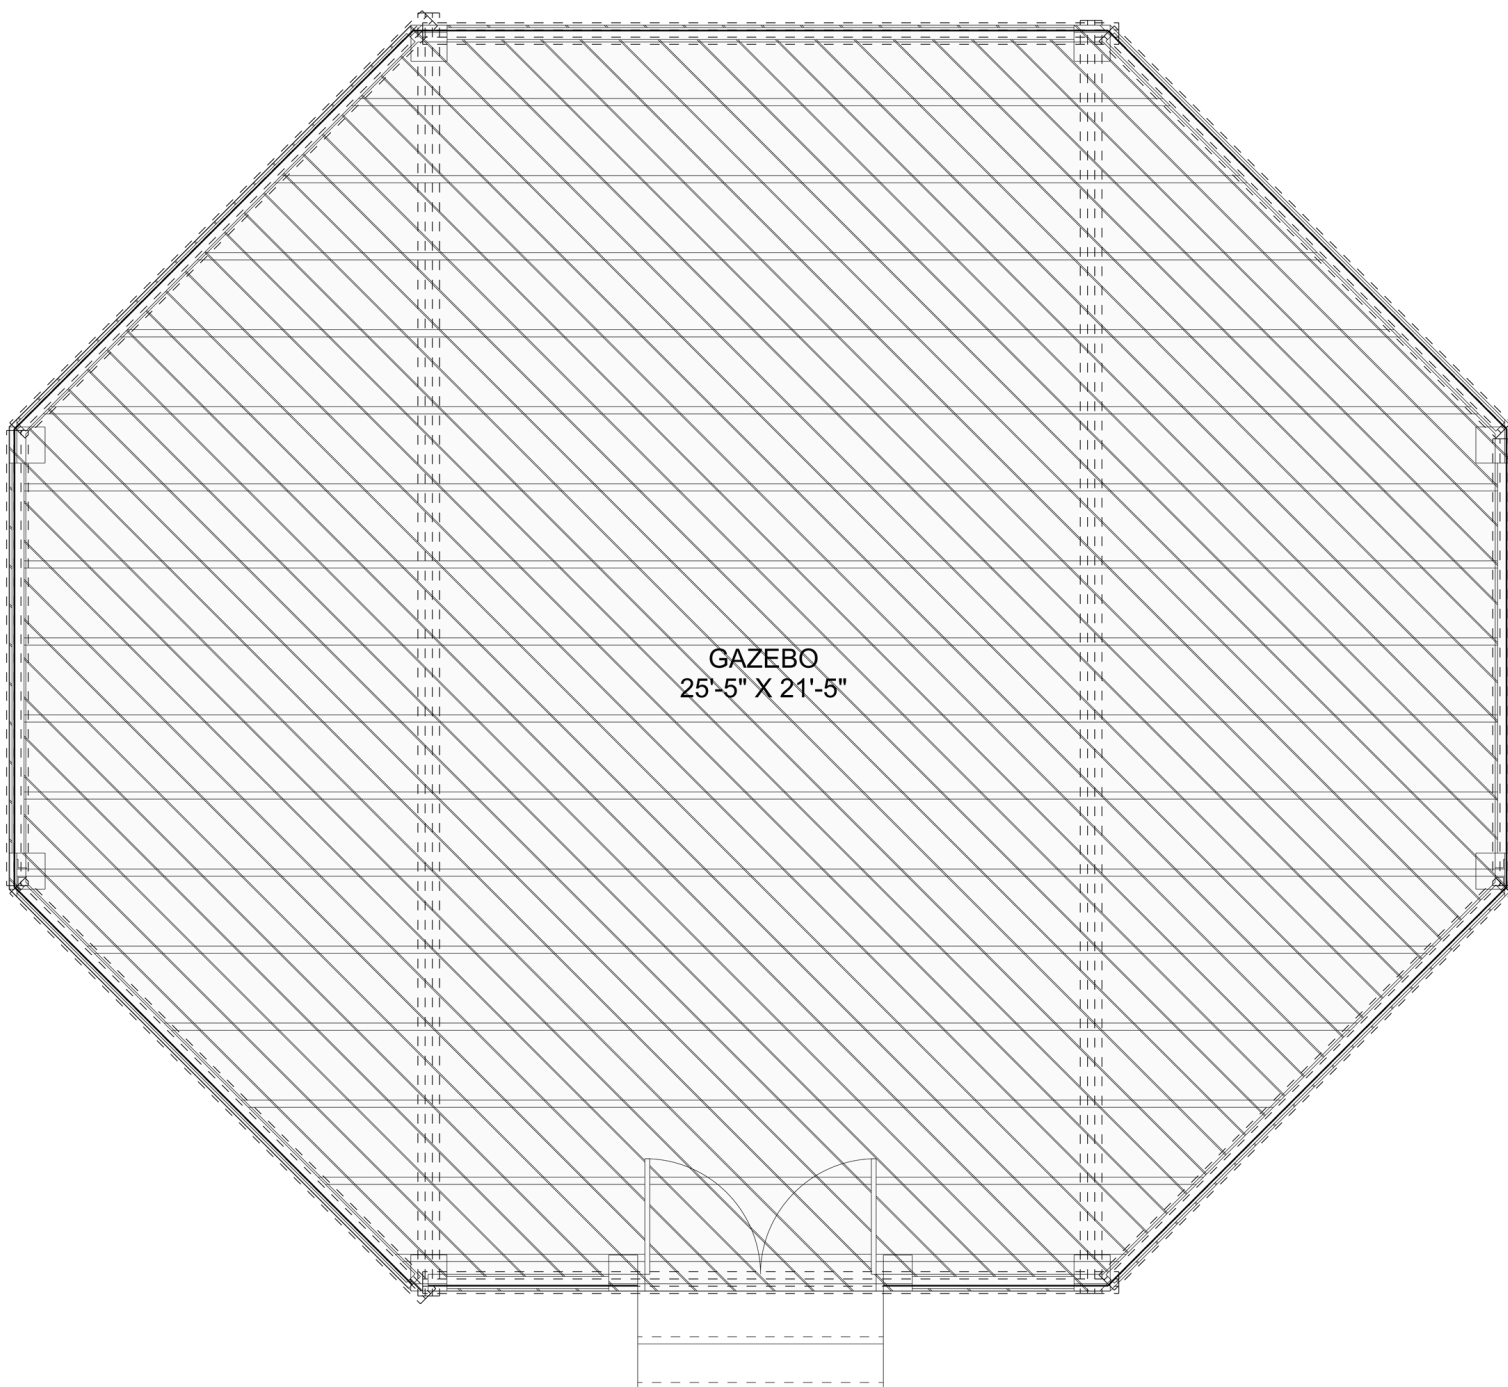

CHOOSE YOUR DREAM HOME

Not seeing the perfect plan? We also offer custom design services!

613-876-2488

information@houseofthree.ca

www.houseofthree.ca

PLAN #21-0055

MAIN FLOOR