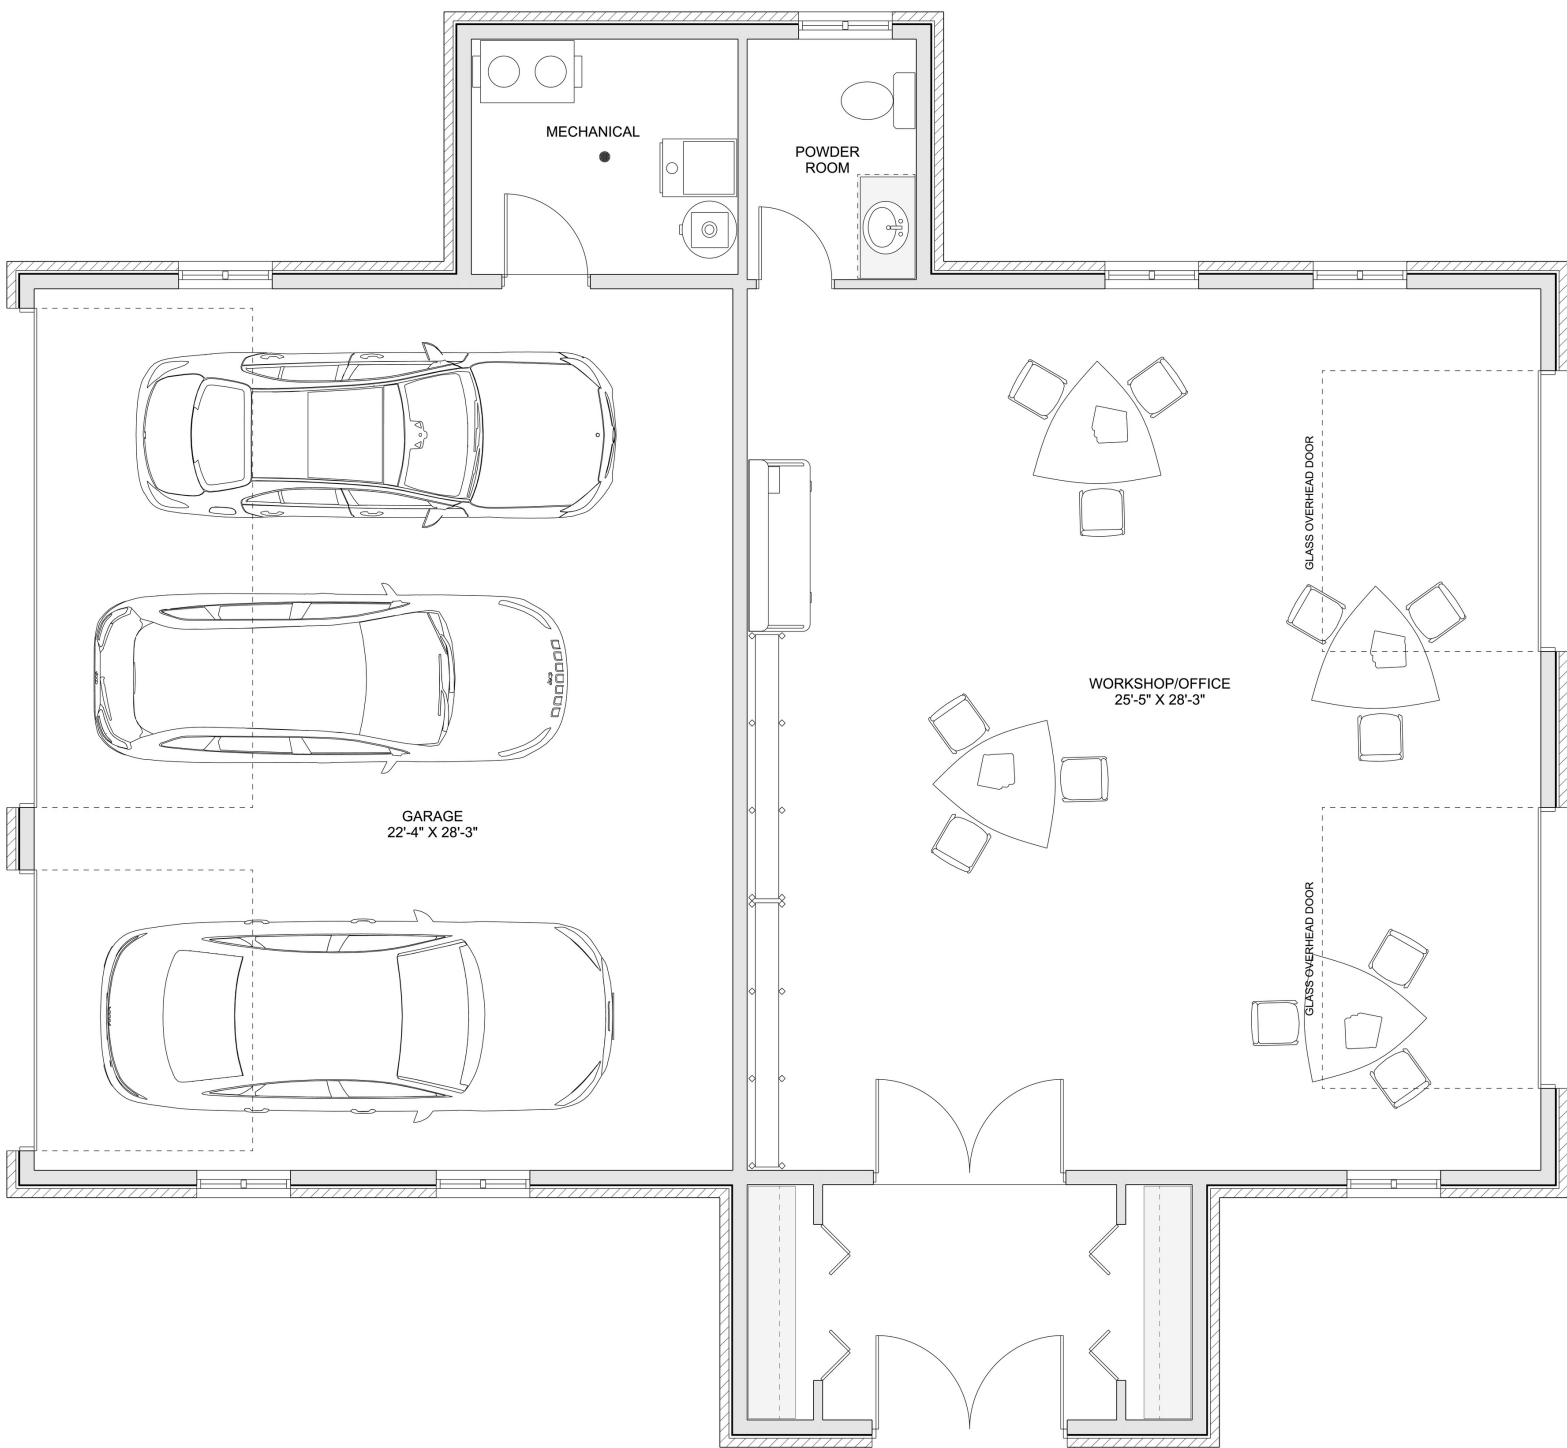

CHOOSE YOUR DREAM HOME

Not seeing the perfect plan? We also offer custom design services!

613-876-2488

information@houseofthree.ca

www.houseofthree.ca

PLAN #21-0057

MAIN FLOOR