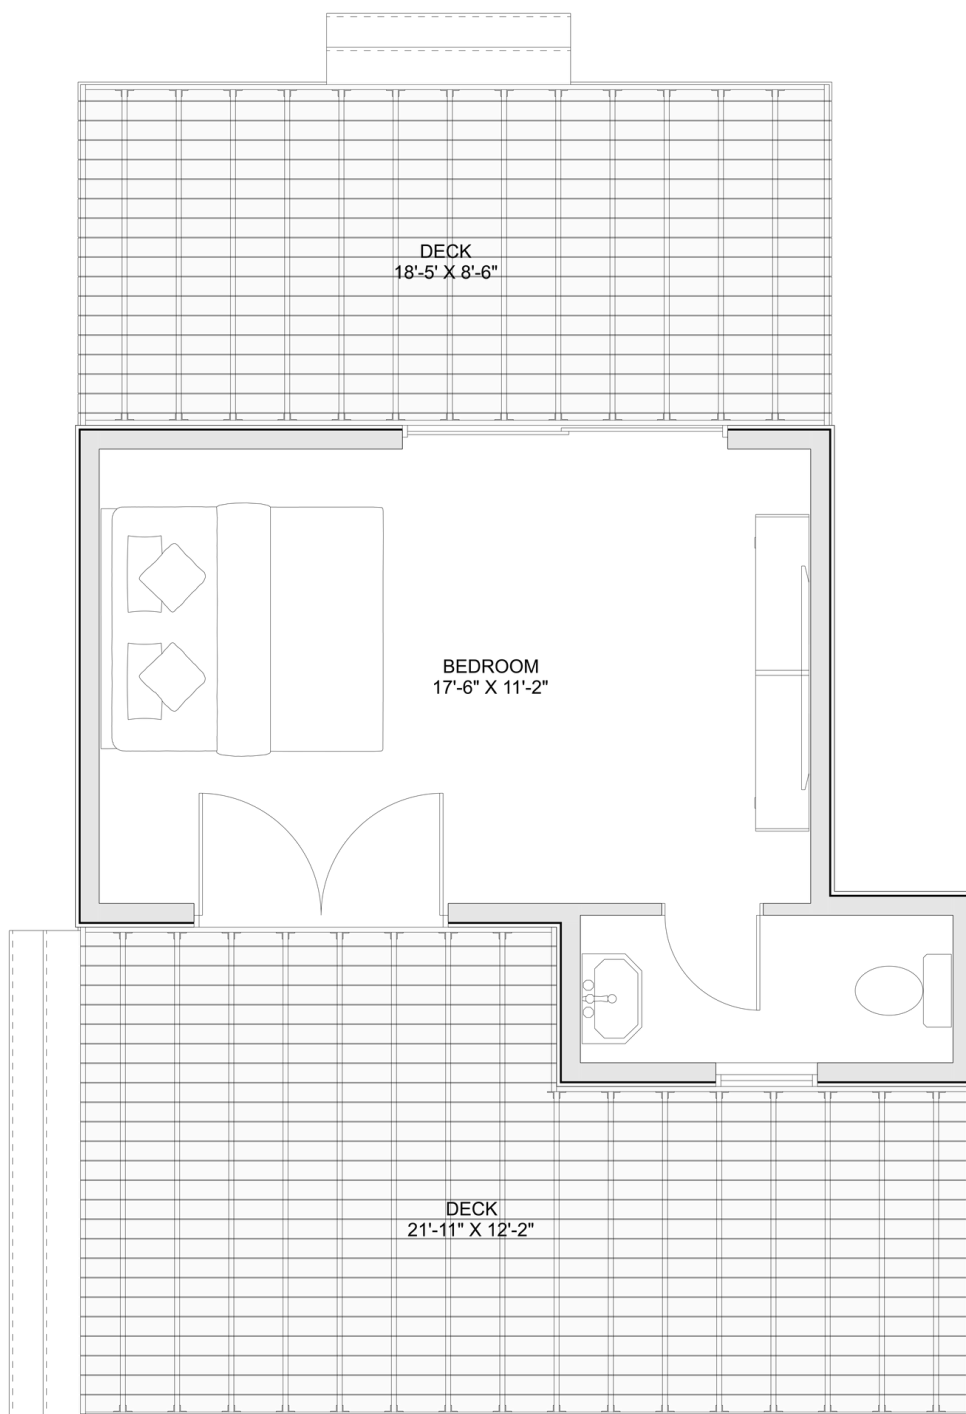

# PLAN #21-0058

1 BEDROOM

0.5 BATHROOM

TYPE: Bunkie

SIZE: 274 SQ. FT.

OVERALL WIDTH: 21'-11"

OVERALL DEPTH: 32'-9"

## PLAN #21-0058

## MAIN FLOOR