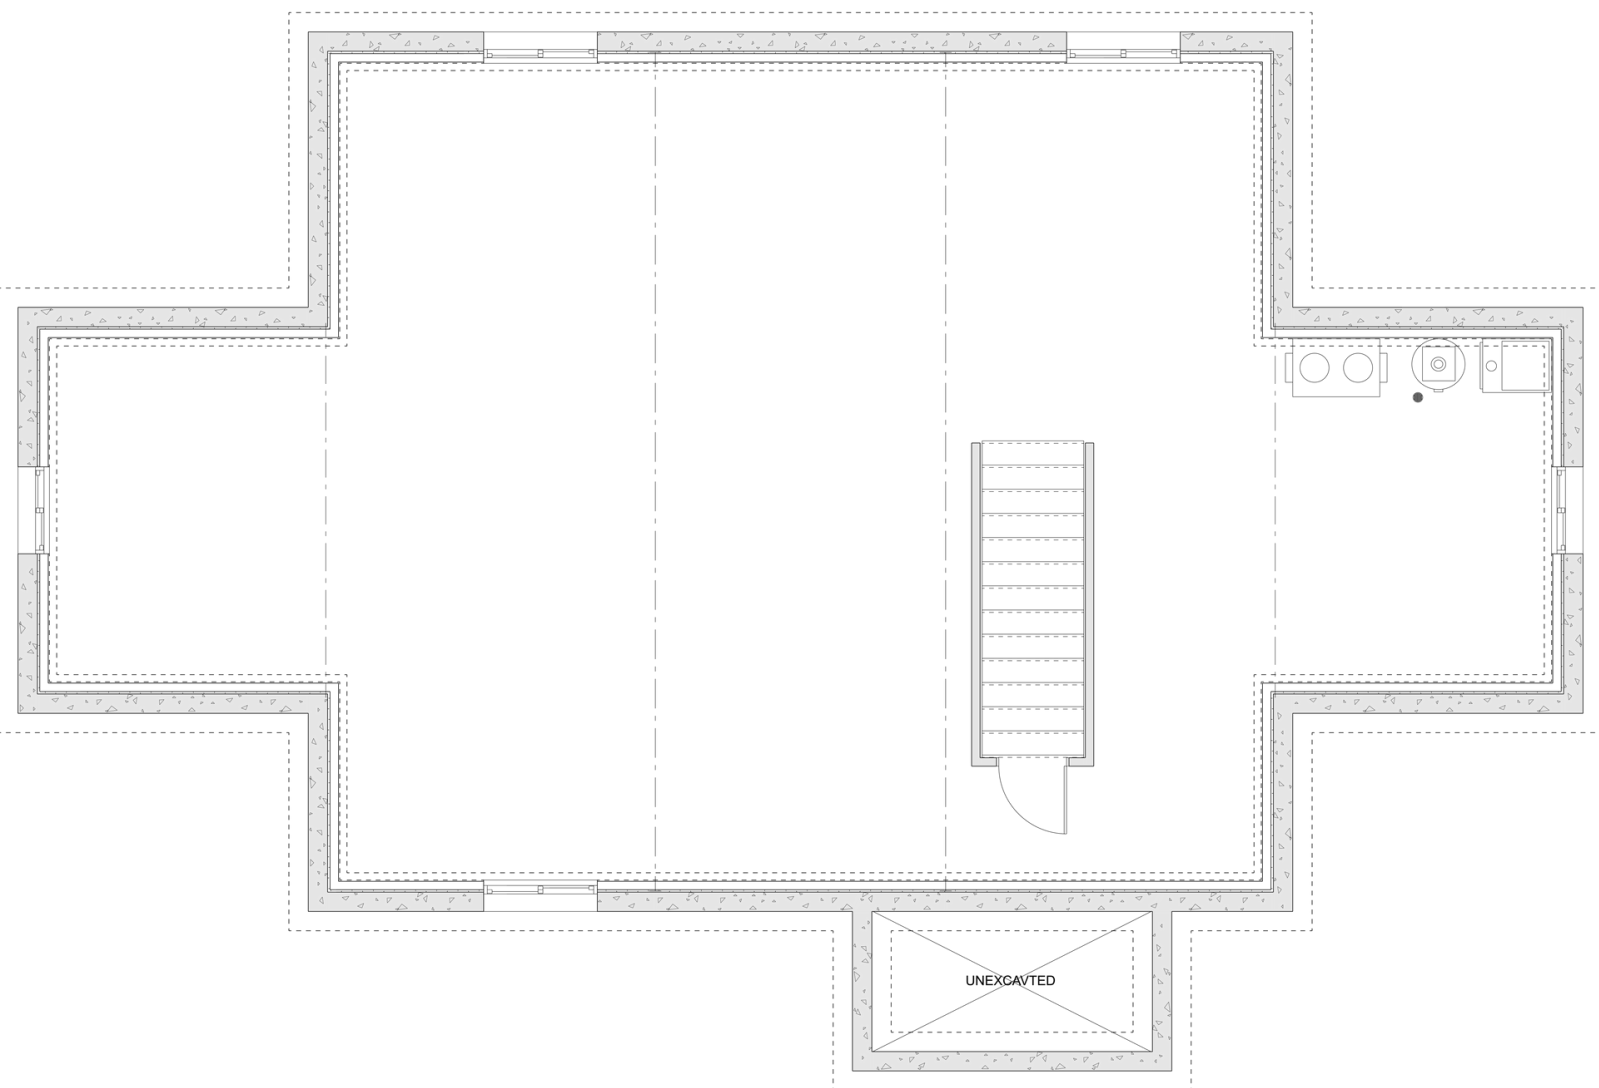

PLAN #21-0060

2 BEDROOMS

2 BATHROOMS

TYPE: Bungalow

SIZE (SQ. FT.): 1,309 SQ. FT.

OVERALL WIDTH: 53'-11"

OVERALL DEPTH: 35'-10"

CHOOSE YOUR DREAM HOME

Not seeing the perfect plan? We also offer custom design services!

613-876-2488

information@houseofthree.ca

www.houseofthree.ca

PLAN #21-0060

MAIN FLOOR

ALL DIMENSIONS APPROXIMATE. E. & O. E.

CHOOSE YOUR DREAM HOME

Not seeing the perfect plan? We also offer custom design services!

613-876-2488

information@houseofthree.ca

www.houseofthree.ca

PLAN #21-0060

FOUNDATION

ALL DIMENSIONS APPROXIMATE. E. & O. E.