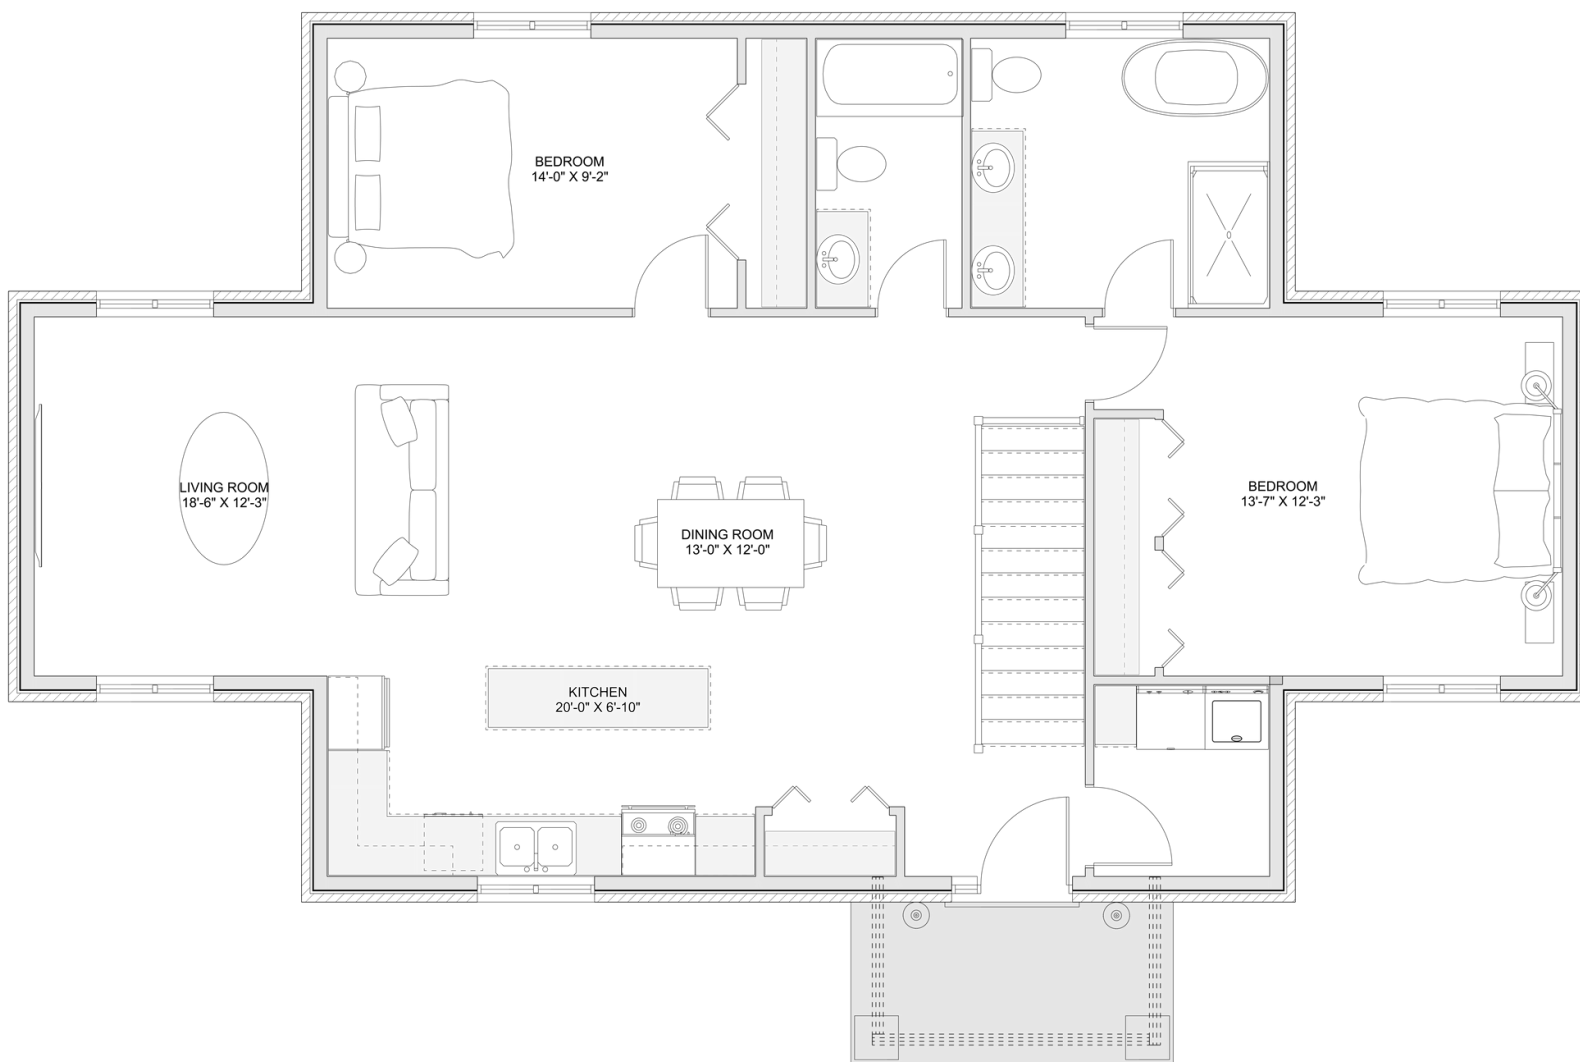

PLAN #21-0060

2 BEDROOMS

2 BATHROOMS

TYPE: Bungalow

SIZE (SQ. FT.): 1,309 SQ. FT.

OVERALL WIDTH: 53'-11"

OVERALL DEPTH: 35'-10"

CHOOSE YOUR DREAM HOME

Not seeing the perfect plan? We also offer custom design services!

613-876-2488

information@houseofthree.ca

www.houseofthree.ca

PLAN #21-0060

MAIN FLOOR

ALL DIMENSIONS APPROXIMATE. E. & O. E.

CHOOSE YOUR DREAM HOME

Not seeing the perfect plan? We also offer custom design services!

613-876-2488

information@houseofthree.ca

www.houseofthree.ca

PLAN #21-0060

FOUNDATION

ALL DIMENSIONS APPROXIMATE. E. & O. E.