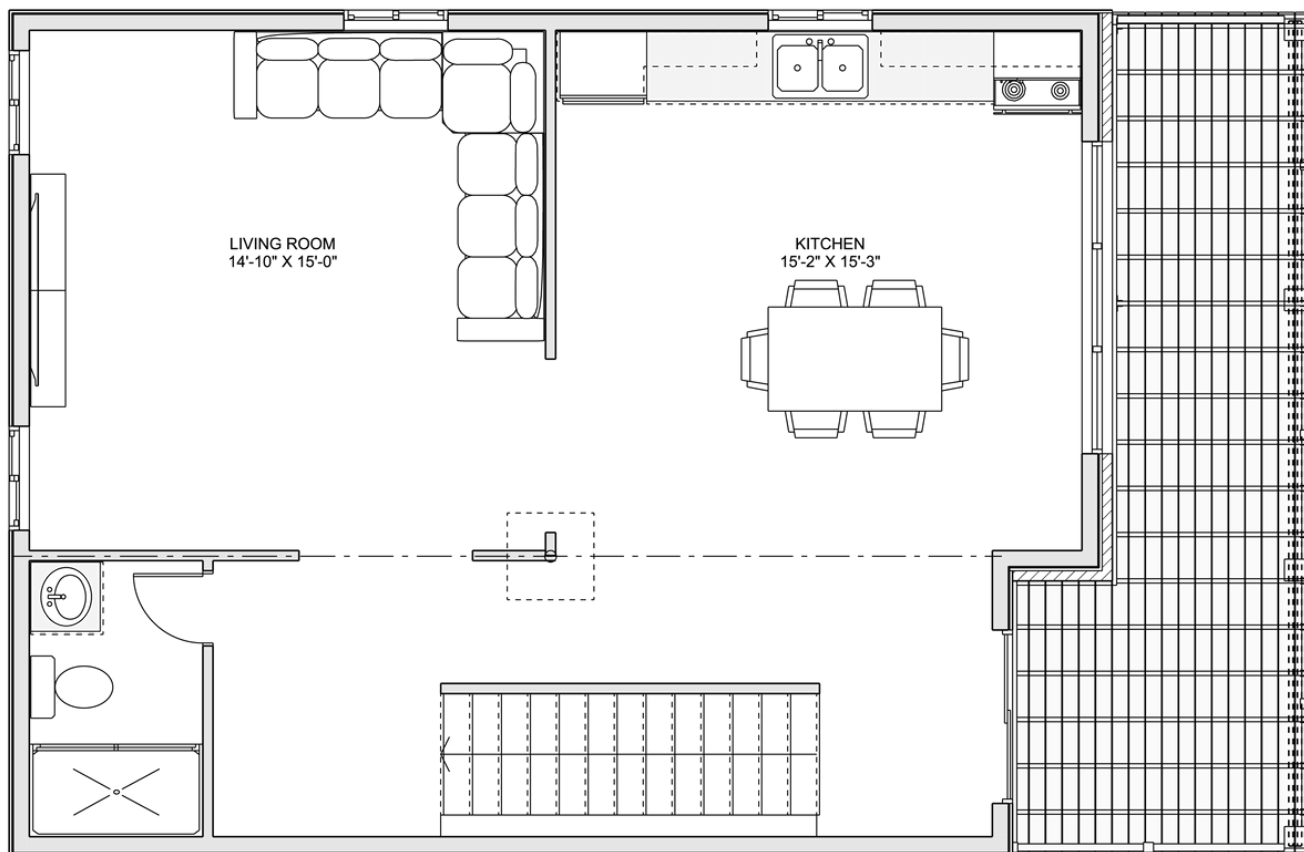

CHOOSE YOUR DREAM HOME

Not seeing the perfect plan? We also offer custom design services!

613-876-2488

information@houseofthree.ca

www.houseofthree.ca

PLAN #21-0062

SECOND FLOOR