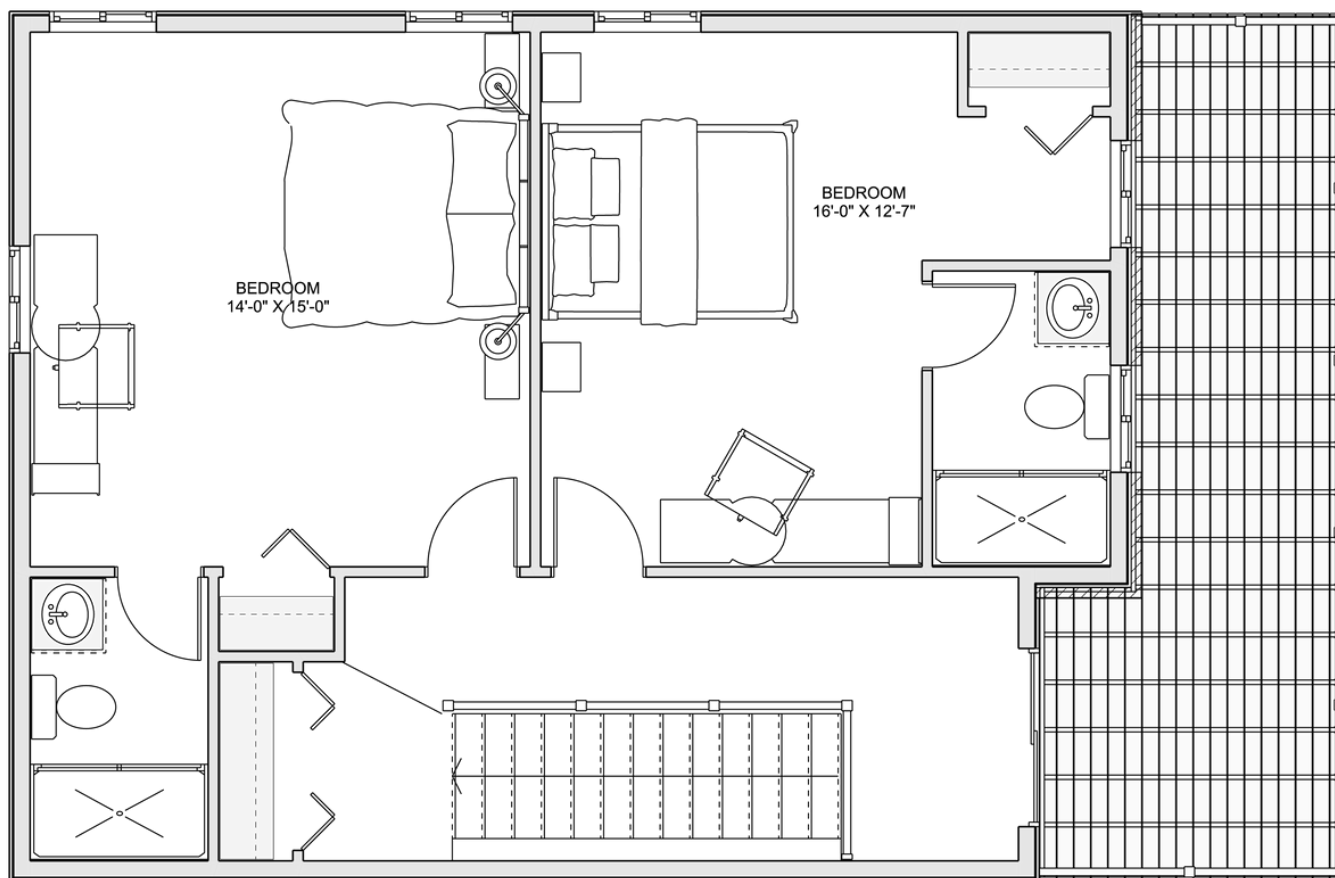

PLAN #21-0062

5 BEDROOMS

6 BATHROOMS

TYPE: House

SIZE (SQ. FT.): 2,943 SQ. FT.

OVERALL WIDTH: 31'-8"

OVERALL DEPTH: 24'-2"

CHOOSE YOUR DREAM HOME

Not seeing the perfect plan? We also offer custom design services!

613-876-2488

information@houseofthree.ca

www.houseofthree.ca

PLAN #21-0062

THIRD FLOOR

CHOOSE YOUR DREAM HOME

Not seeing the perfect plan? We also offer custom design services!