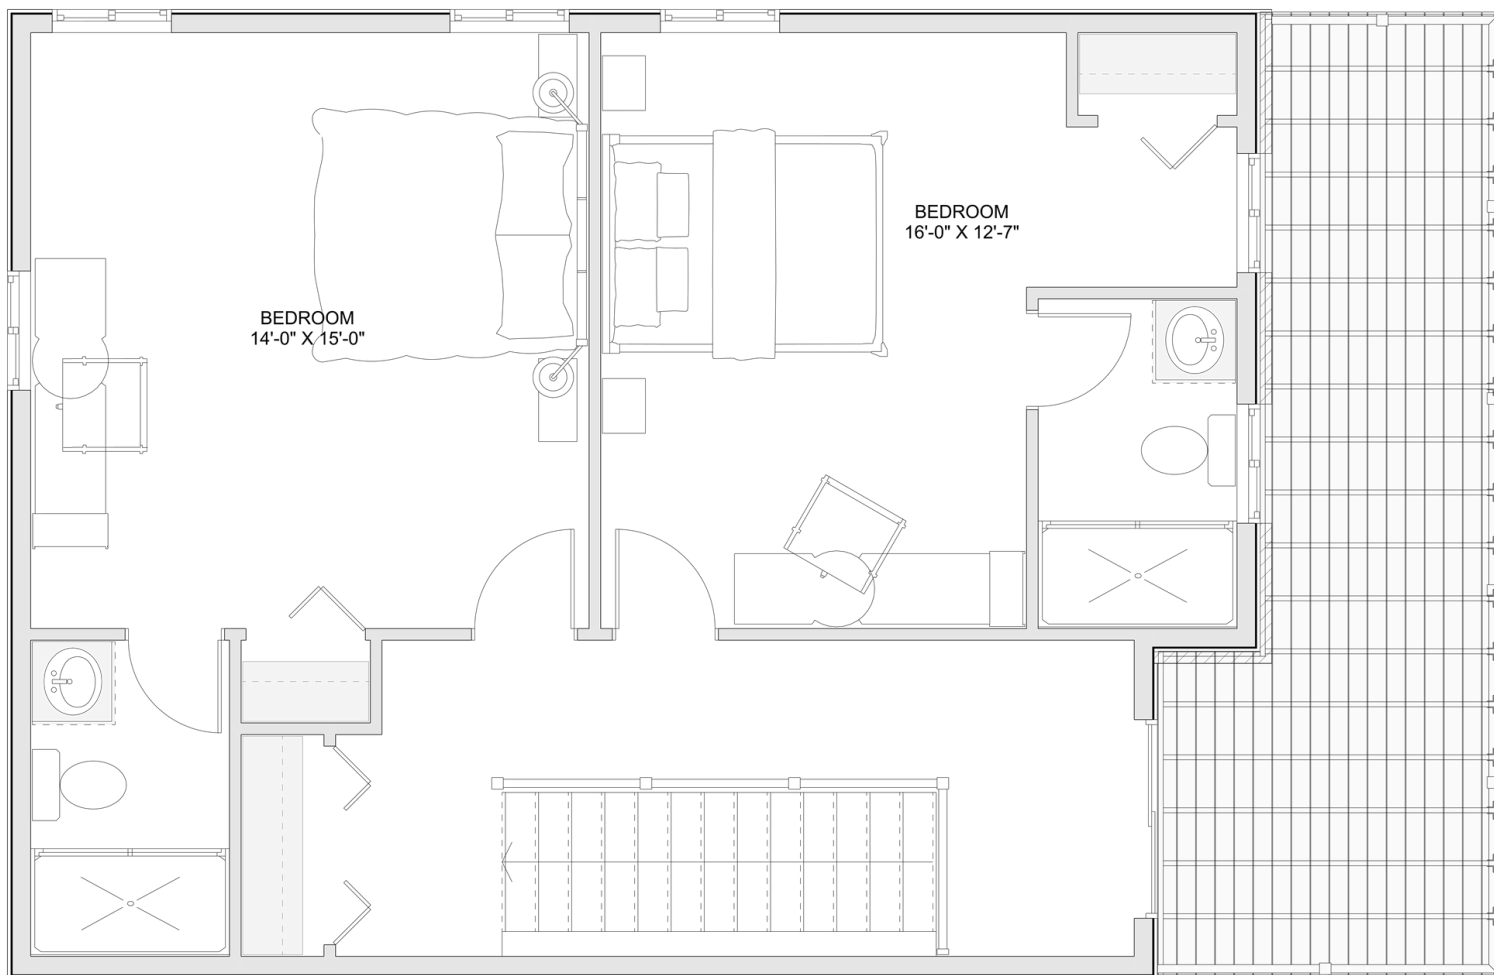

CHOOSE YOUR DREAM HOME

Not seeing the perfect plan? We also offer custom design services!

613-876-2488

information@houseofthree.ca

www.houseofthree.ca

PLAN #21-0062

THIRD FLOOR