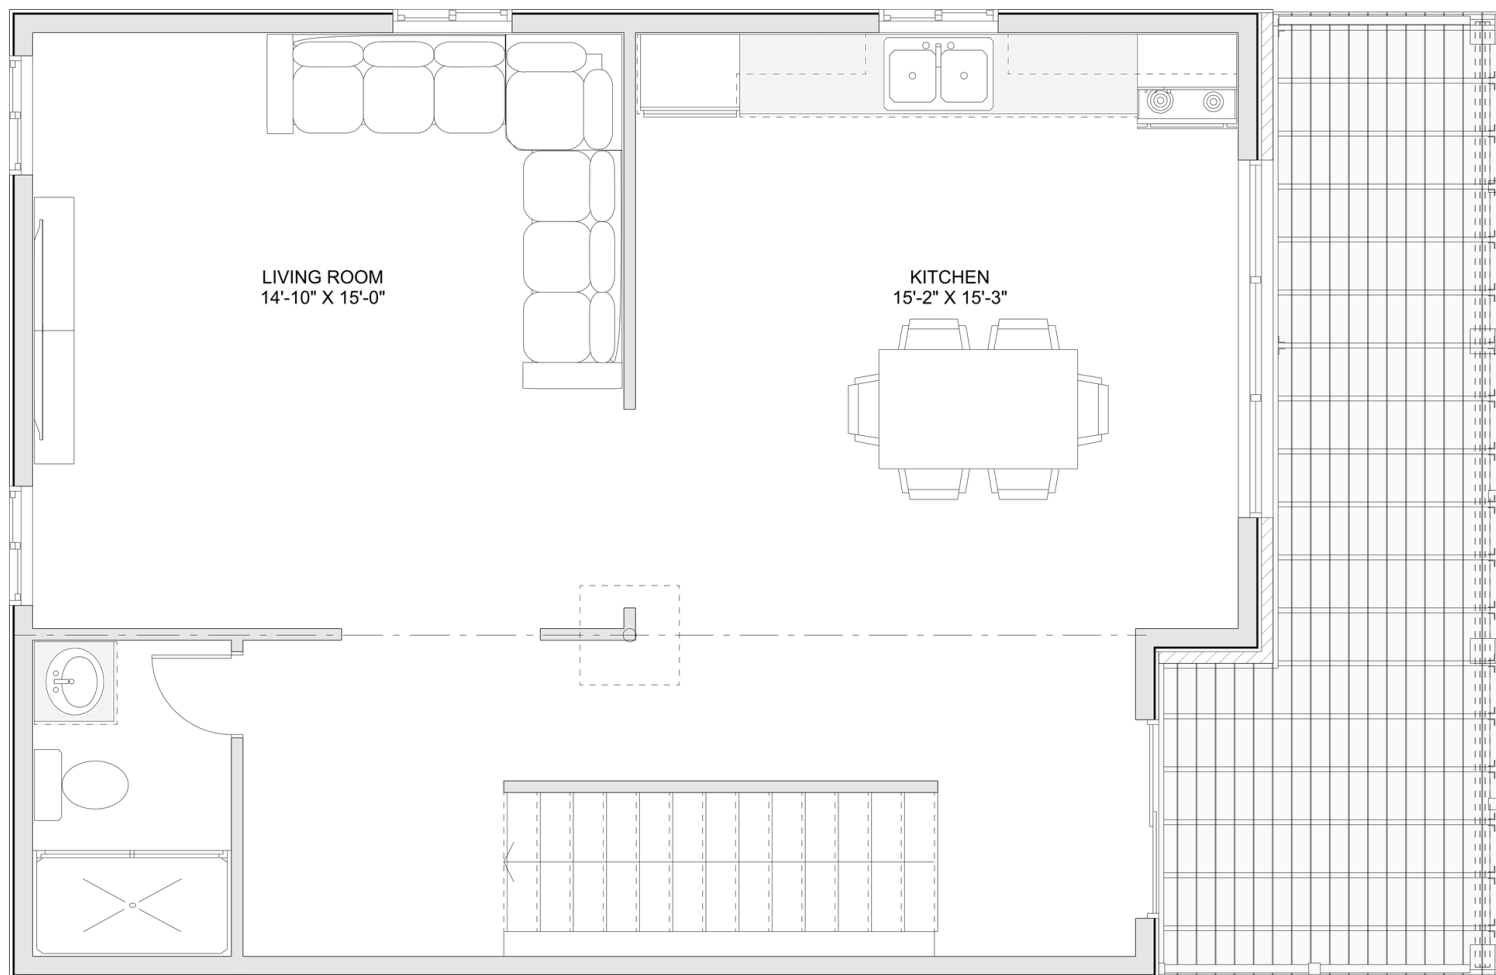

CHOOSE YOUR DREAM HOME

Not seeing the perfect plan? We also offer custom design services!

613-876-2488

information@houseofthree.ca

www.houseofthree.ca

PLAN #21-0062

SECOND FLOOR