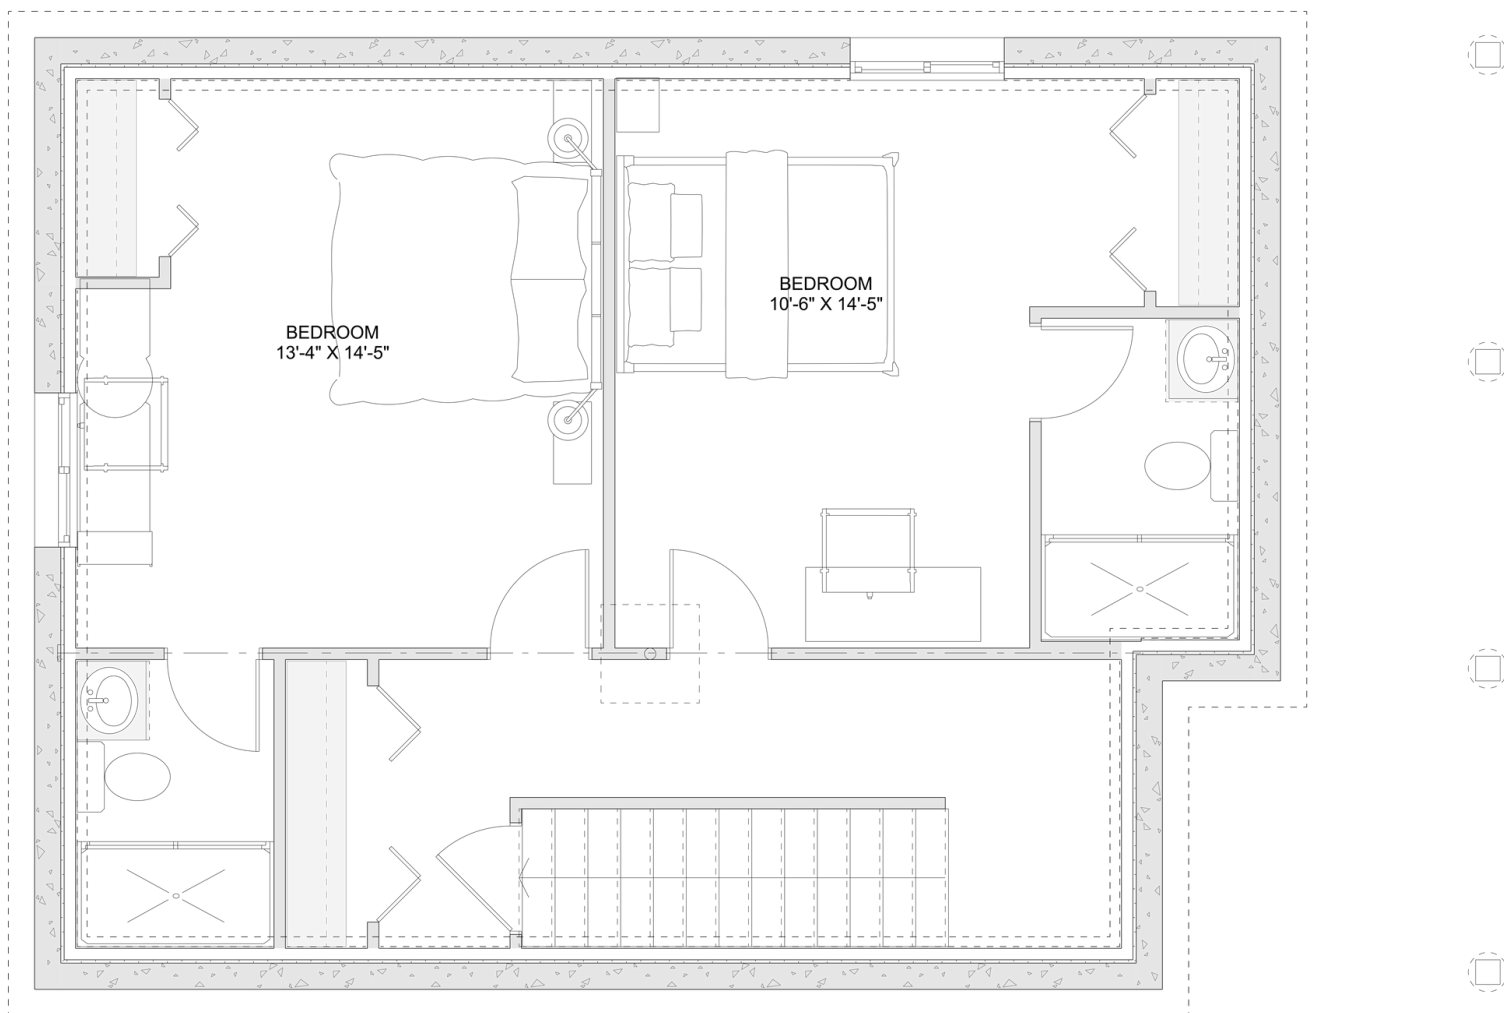

CHOOSE YOUR DREAM HOME

Not seeing the perfect plan? We also offer custom design services!

613-876-2488

information@houseofthree.ca

www.houseofthree.ca

PLAN #21-0062

FOUNDATION