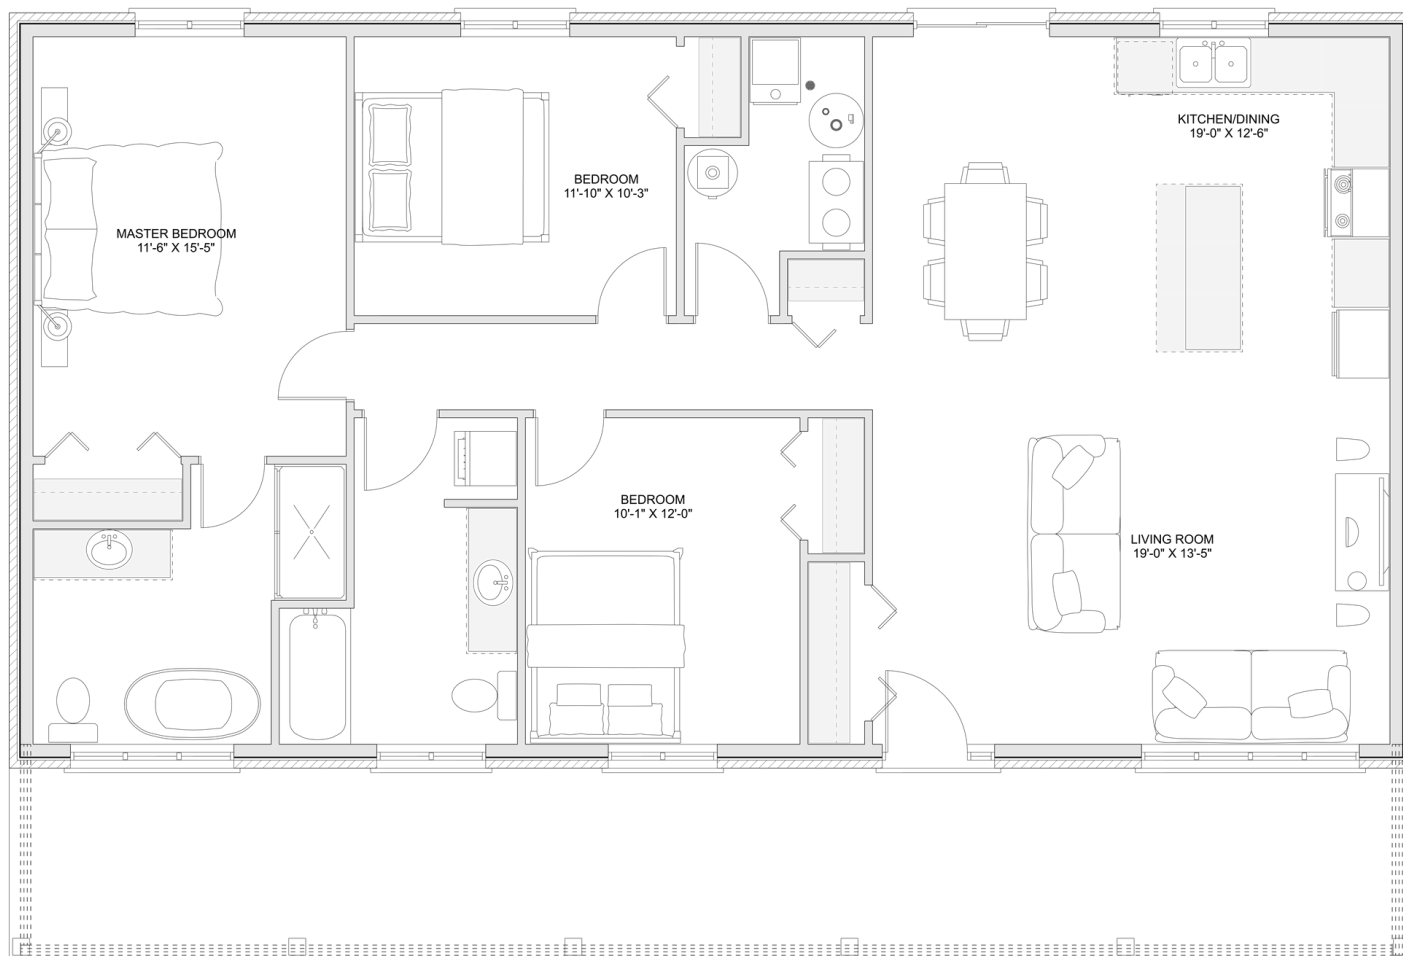

PLAN #21-0064

3 BEDROOMS

2 BATHROOMS

TYPE: Bungalow

SIZE: 1,431 SQ. FT.

OVERALL WIDTH: 51'-7"

OVERALL DEPTH: 34'-9"

CHOOSE YOUR DREAM HOME

Not seeing the perfect plan? We also offer custom design services!

613-876-2488

information@houseofthree.ca

www.houseofthree.ca

PLAN #21-0064

MAIN FLOOR

ALL DIMENSIONS APPROXIMATE. E. & O. E.

CHOOSE YOUR DREAM HOME