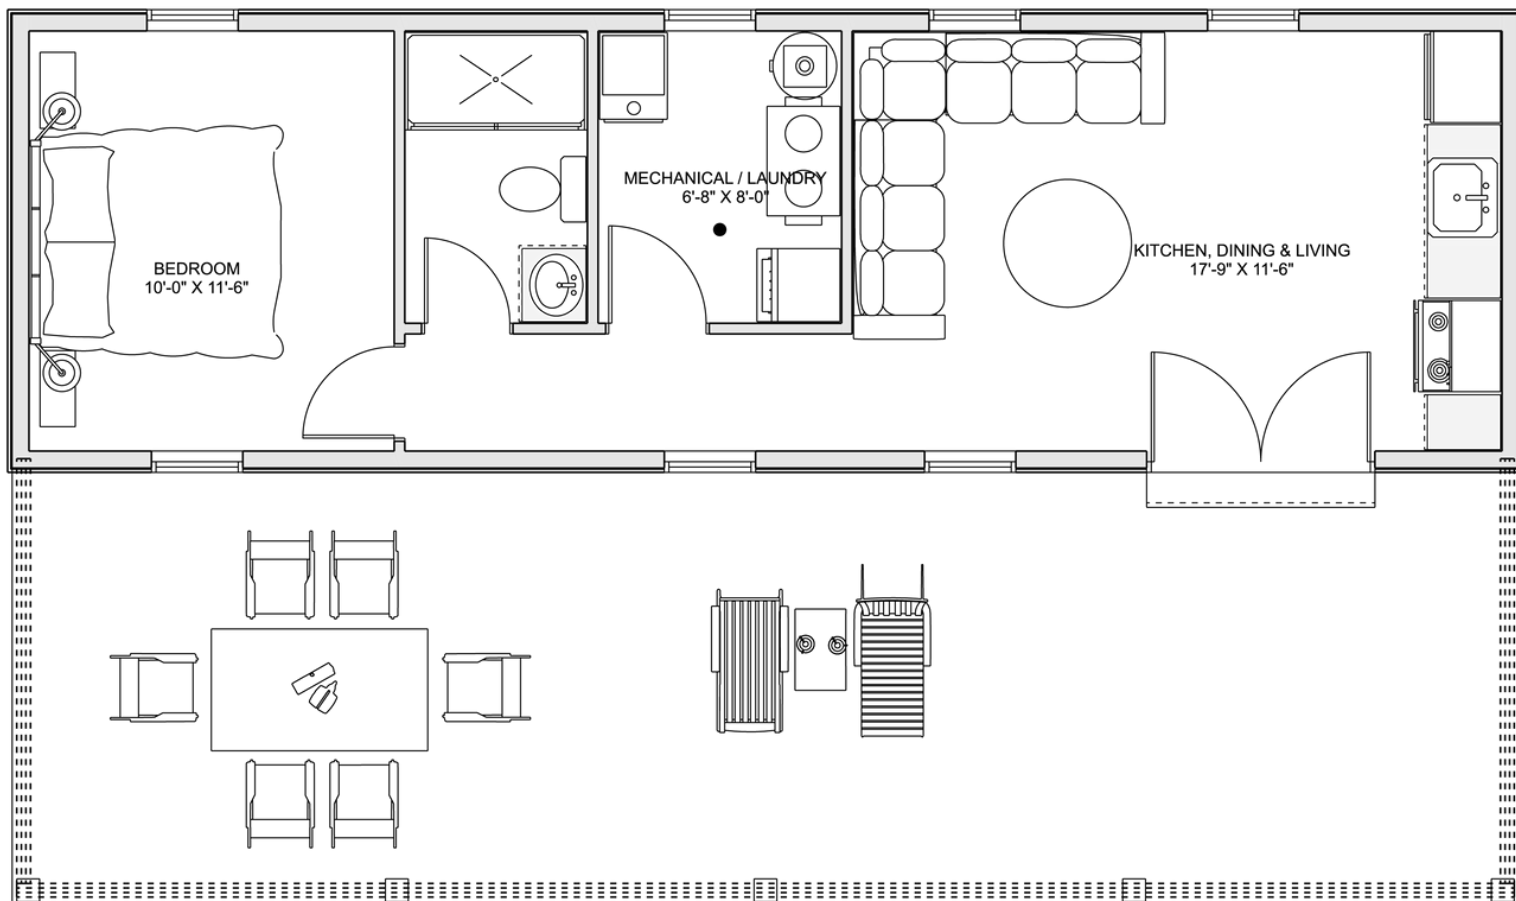

# PLAN #21-0065

1 BEDROOM

1 BATHROOM

TYPE: Bungalow

SIZE: 526 SQ. FT.

OVERALL WIDTH: 41'-3"

OVERALL DEPTH: 24'-5"

## PLAN #21-0065

## MAIN FLOOR