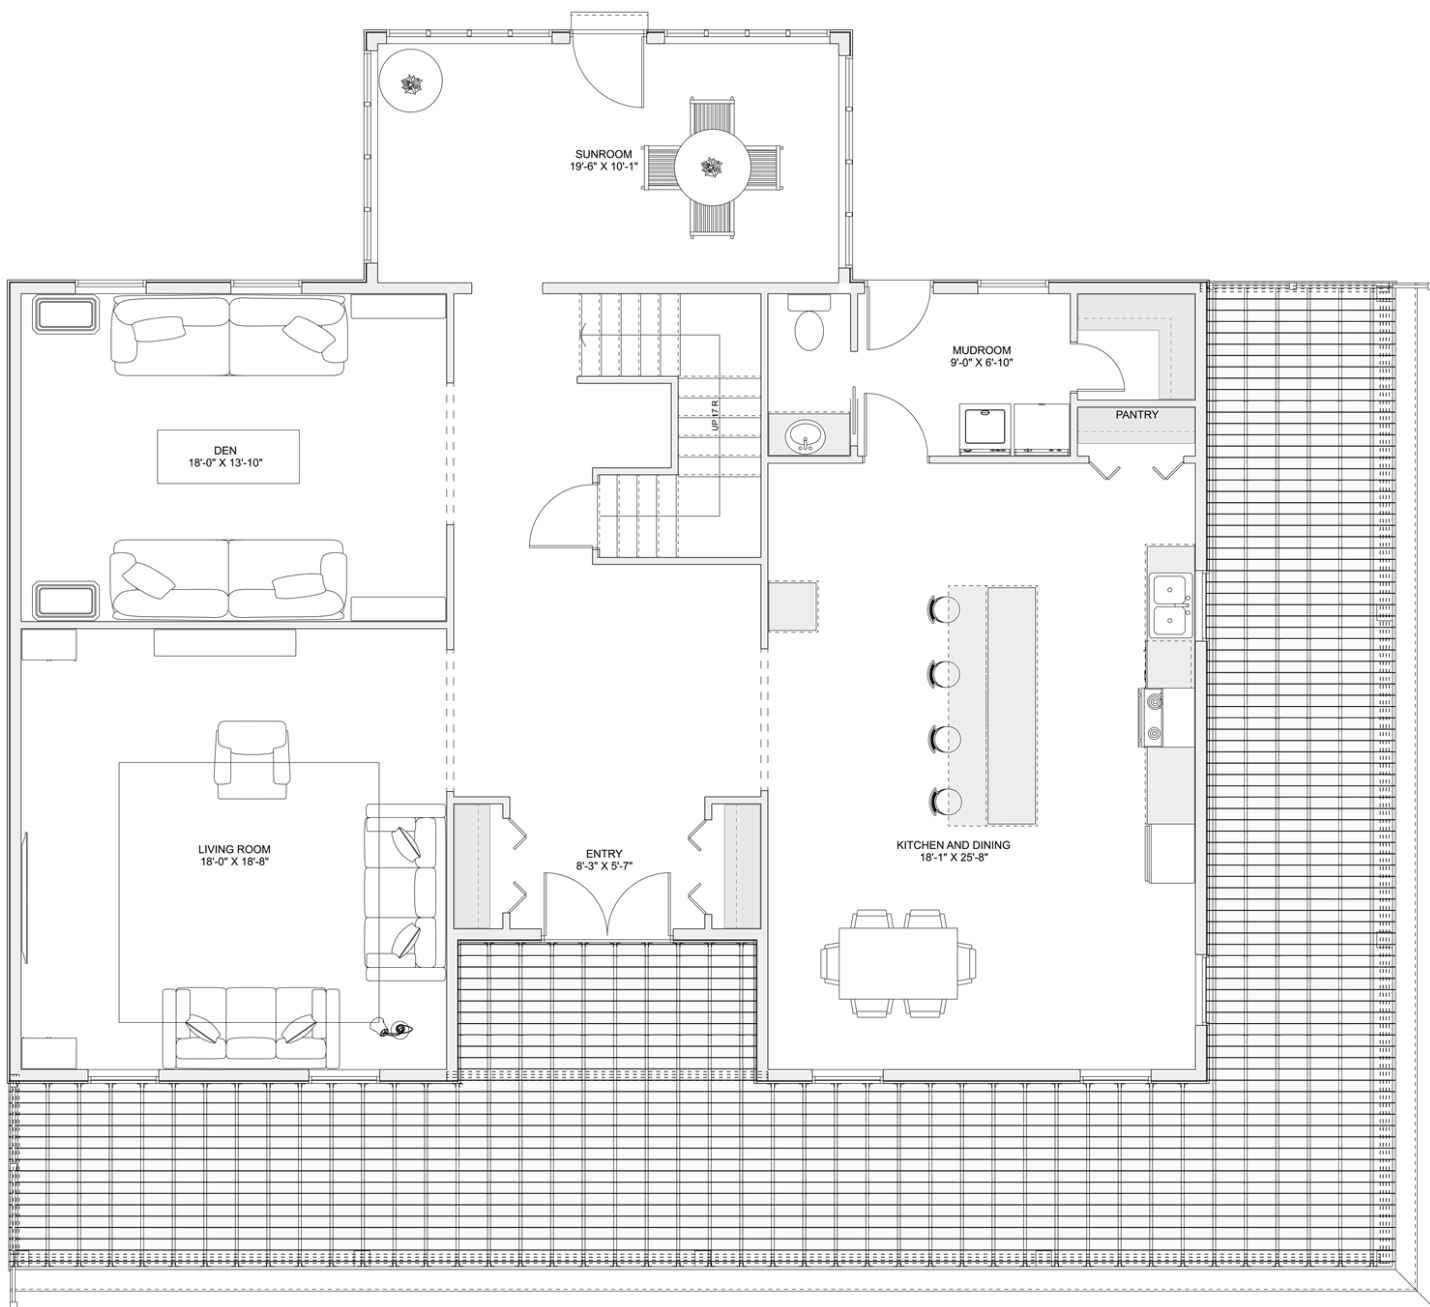

# PLAN #21-0066

5 BEDROOMS

3.5 BATHROOMS

TYPE: House

SIZE: 3,746 SQ. FT.

OVERALL WIDTH: 58'-7"

OVERALL DEPTH: 52'-4"

## SECOND FLOOR

## PLAN #21-0066

## MAIN FLOOR