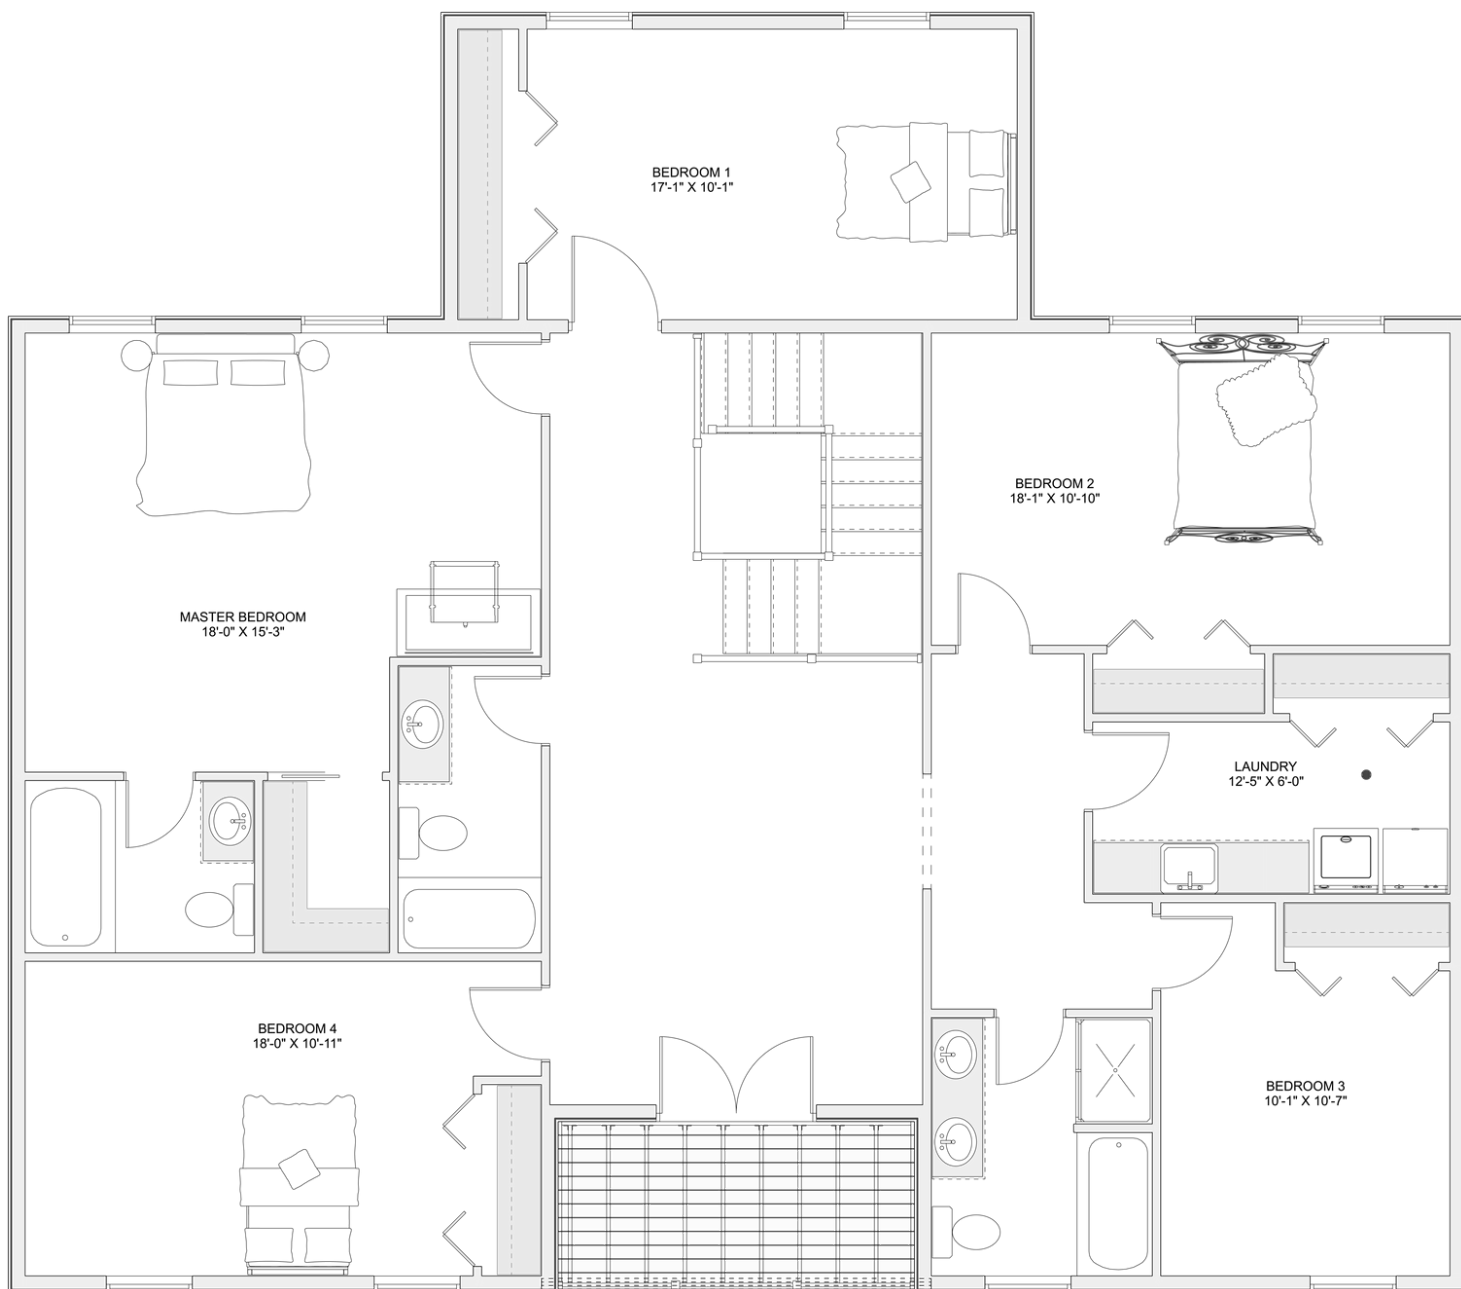

# PLAN #21-0066

5 BEDROOMS

3.5 BATHROOMS

TYPE: House

SIZE: 3,746 SQ. FT.

OVERALL WIDTH: 58'-7"

OVERALL DEPTH: 52'-4"

## PLAN #21-0066

## SECOND FLOOR

## MAIN FLOOR