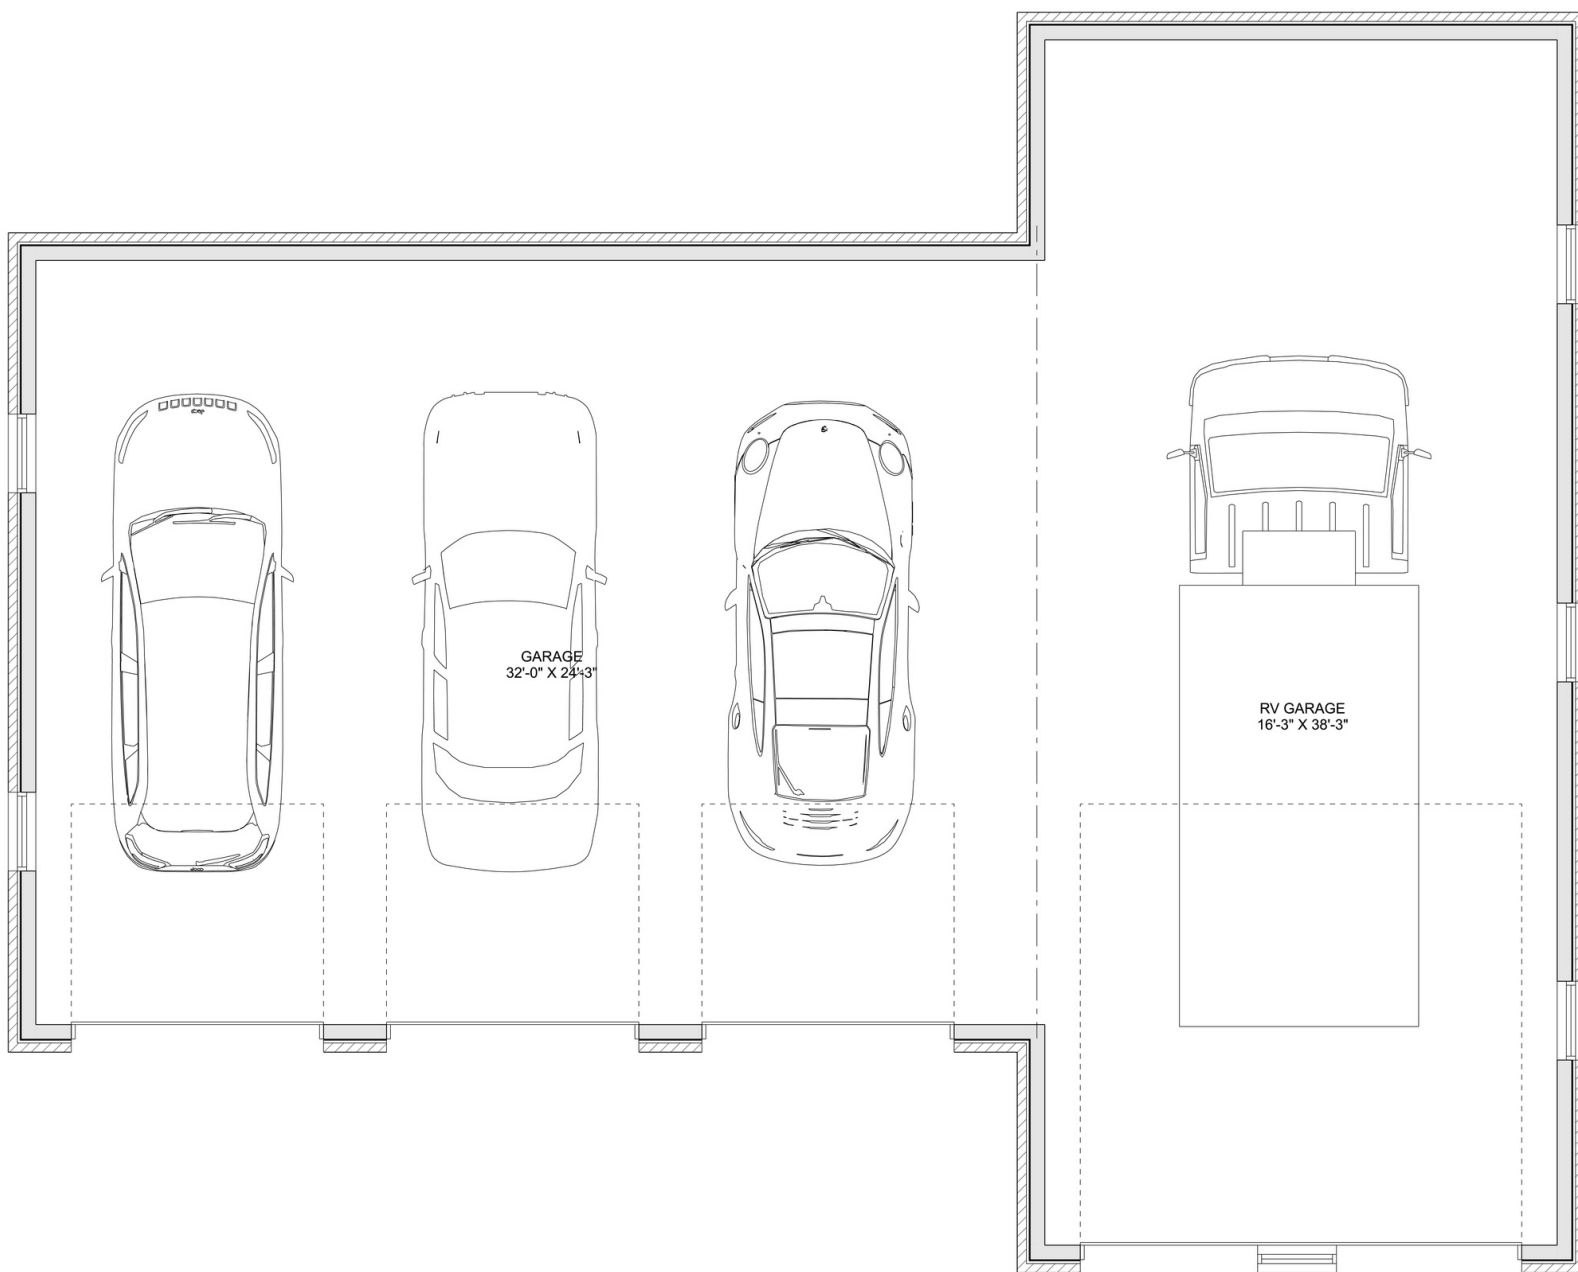

CHOOSE YOUR DREAM HOME

Not seeing the perfect plan? We also offer custom design services!

613-876-2488

information@houseofthree.ca

www.houseofthree.ca

PLAN #21-0067

MAIN FLOOR