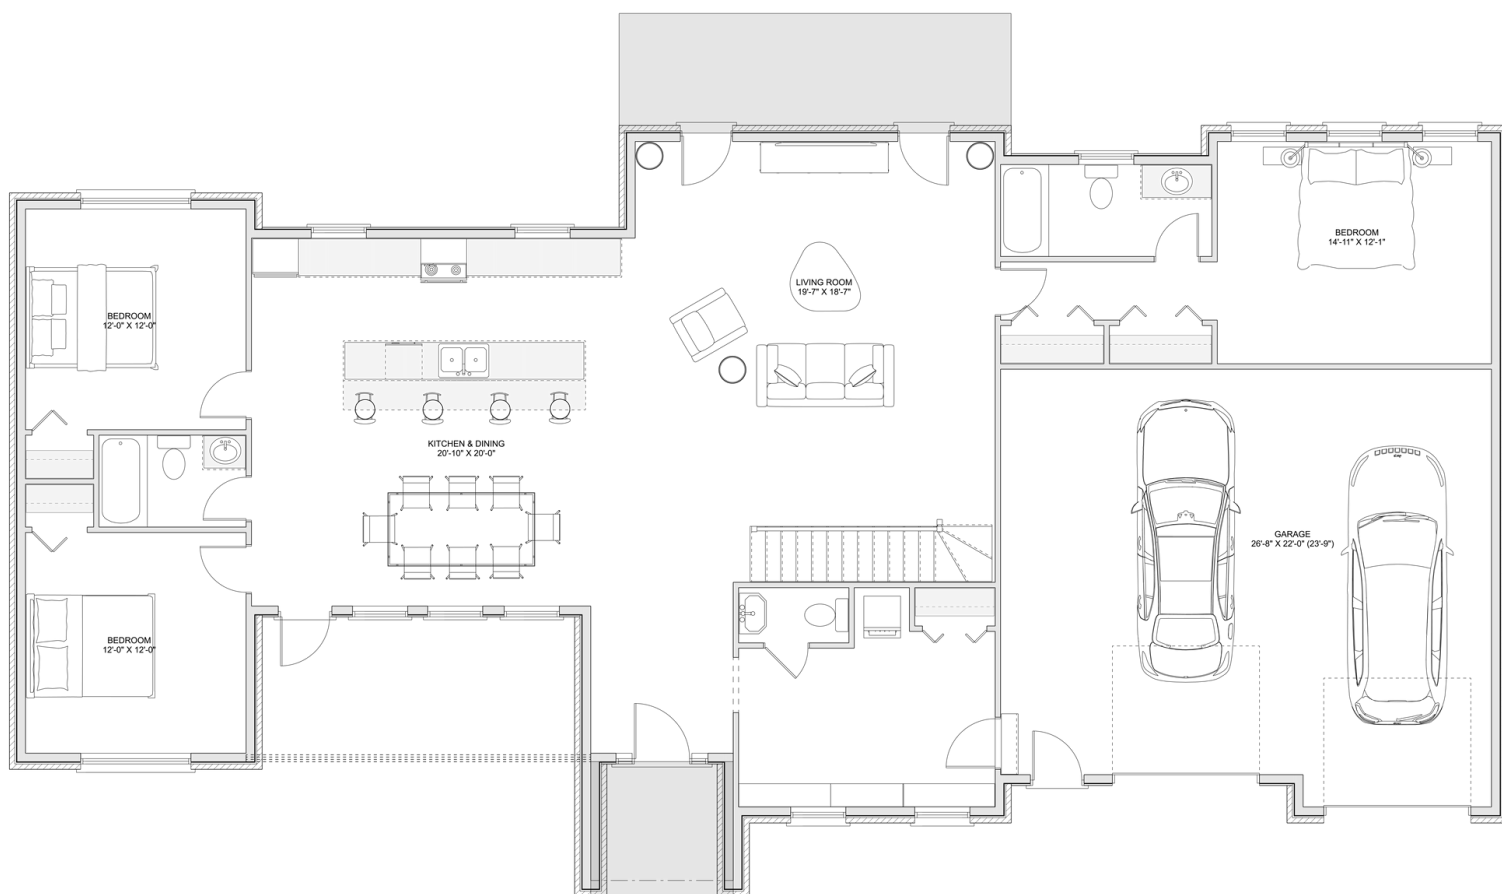

PLAN #21-0068

3 BEDROOMS

2.5 BATHROOMS

TYPE: House

SIZE: 1,984 SQ. FT.

OVERALL WIDTH: 81'-6"

OVERALL DEPTH: 41'-11"

CHOOSE YOUR DREAM HOME

Not seeing the perfect plan? We also offer custom design services!

613-876-2488

information@houseofthree.ca

www.houseofthree.ca

PLAN #21-0068

MAIN FLOOR

ALL DIMENSIONS APPROXIMATE. E. & O. E.

CHOOSE YOUR DREAM HOME

Not seeing the perfect plan? We also offer custom design services!

613-876-2488

information@houseofthree.ca

www.houseofthree.ca

PLAN #21-0068

FOUNDATION

ALL DIMENSIONS APPROXIMATE. E. & O. E.