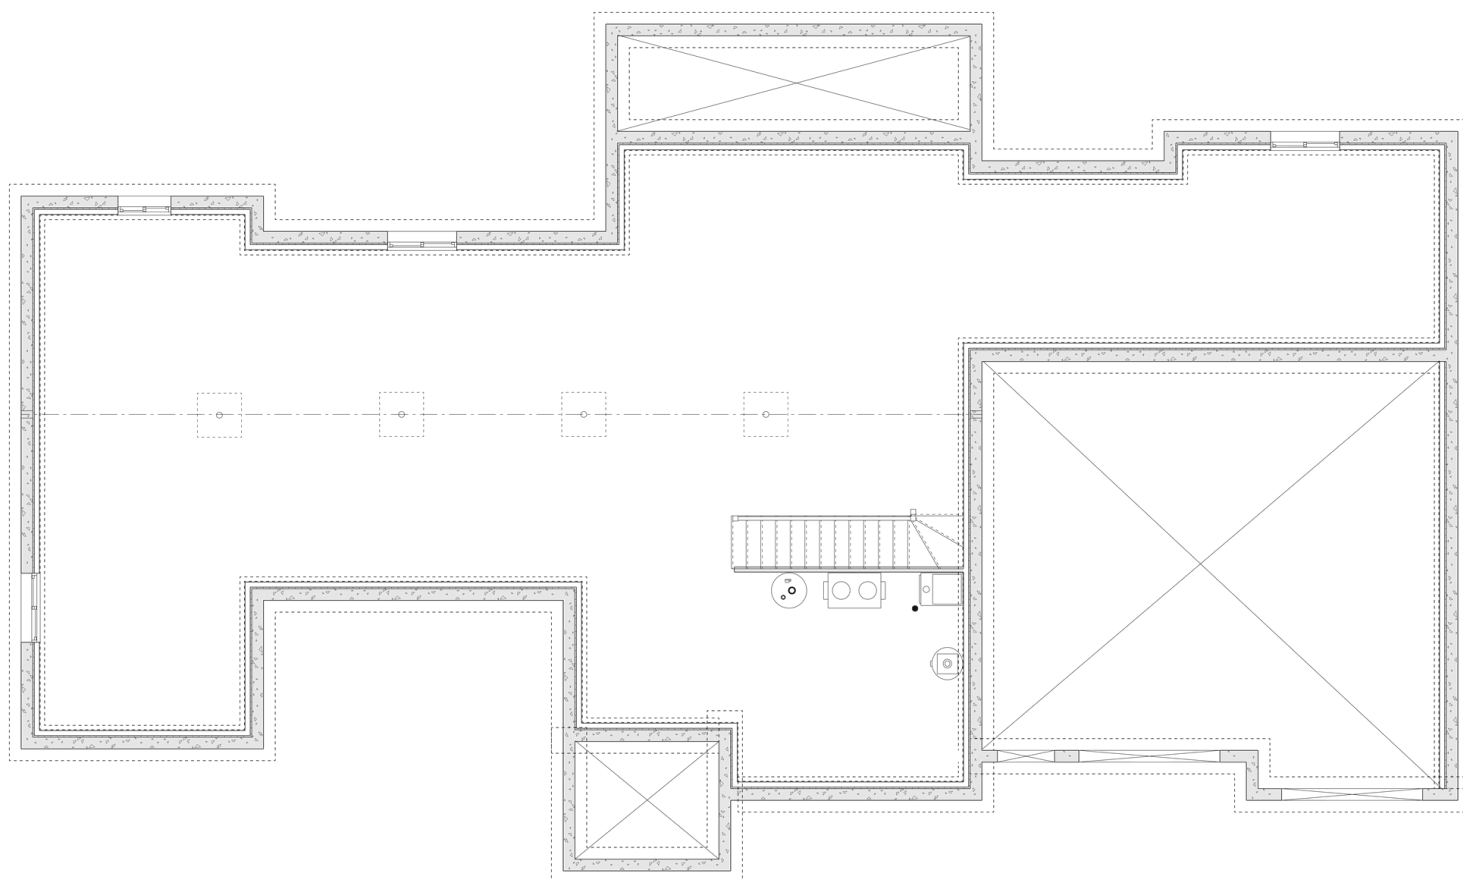

PLAN #21-0068

3 BEDROOMS

2.5 BATHROOMS

TYPE: House

SIZE: 1,984 SQ. FT.

OVERALL WIDTH: 81'-6"

OVERALL DEPTH: 41'-11"

CHOOSE YOUR DREAM HOME

Not seeing the perfect plan? We also offer custom design services!

613-876-2488

information@houseofthree.ca

www.houseofthree.ca

PLAN #21-0068

MAIN FLOOR

ALL DIMENSIONS APPROXIMATE. E. & O. E.

CHOOSE YOUR DREAM HOME

Not seeing the perfect plan? We also offer custom design services!

613-876-2488

information@houseofthree.ca

www.houseofthree.ca

PLAN #21-0068

FOUNDATION

ALL DIMENSIONS APPROXIMATE. E. & O. E.