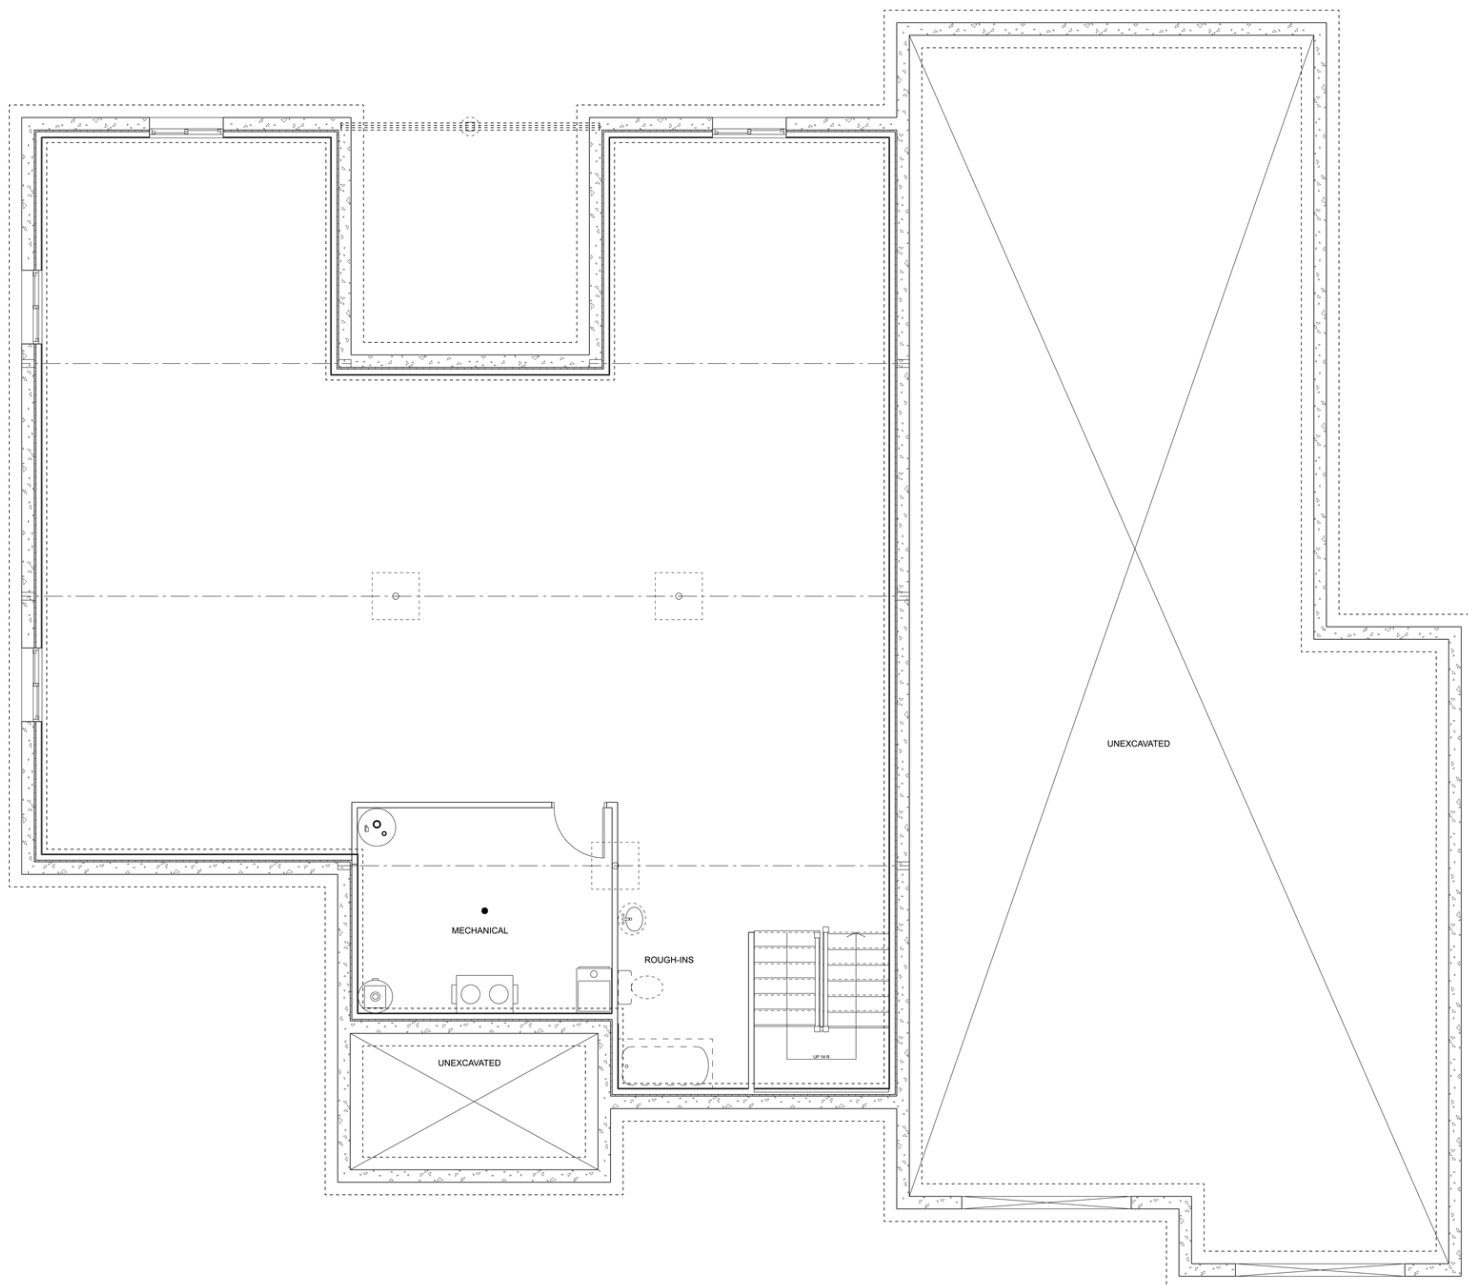

CHOOSE YOUR DREAM HOME

Not seeing the perfect plan? We also offer custom design services!

613-876-2488

information@houseofthree.ca

www.houseofthree.ca

PLAN #21-0070

FOUNDATION