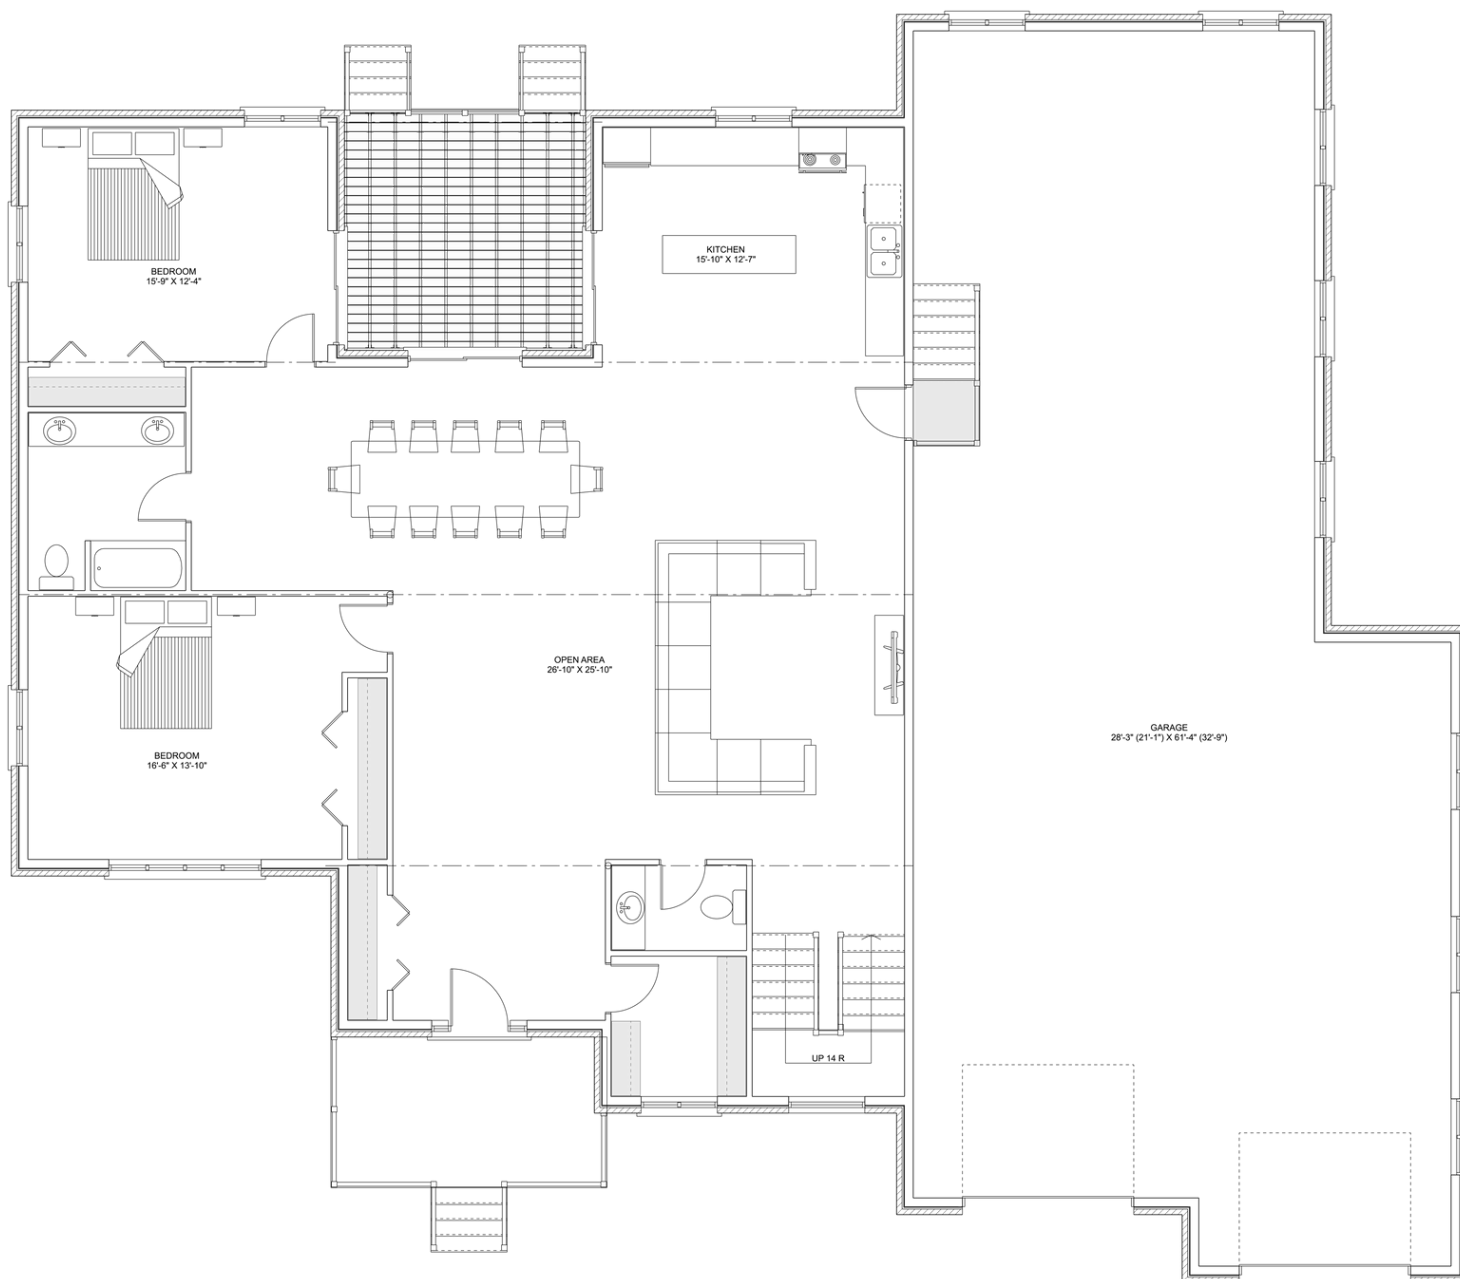

CHOOSE YOUR DREAM HOME

Not seeing the perfect plan? We also offer custom design services!

613-876-2488

information@houseofthree.ca

www.houseofthree.ca

PLAN #21-0070

MAIN FLOOR