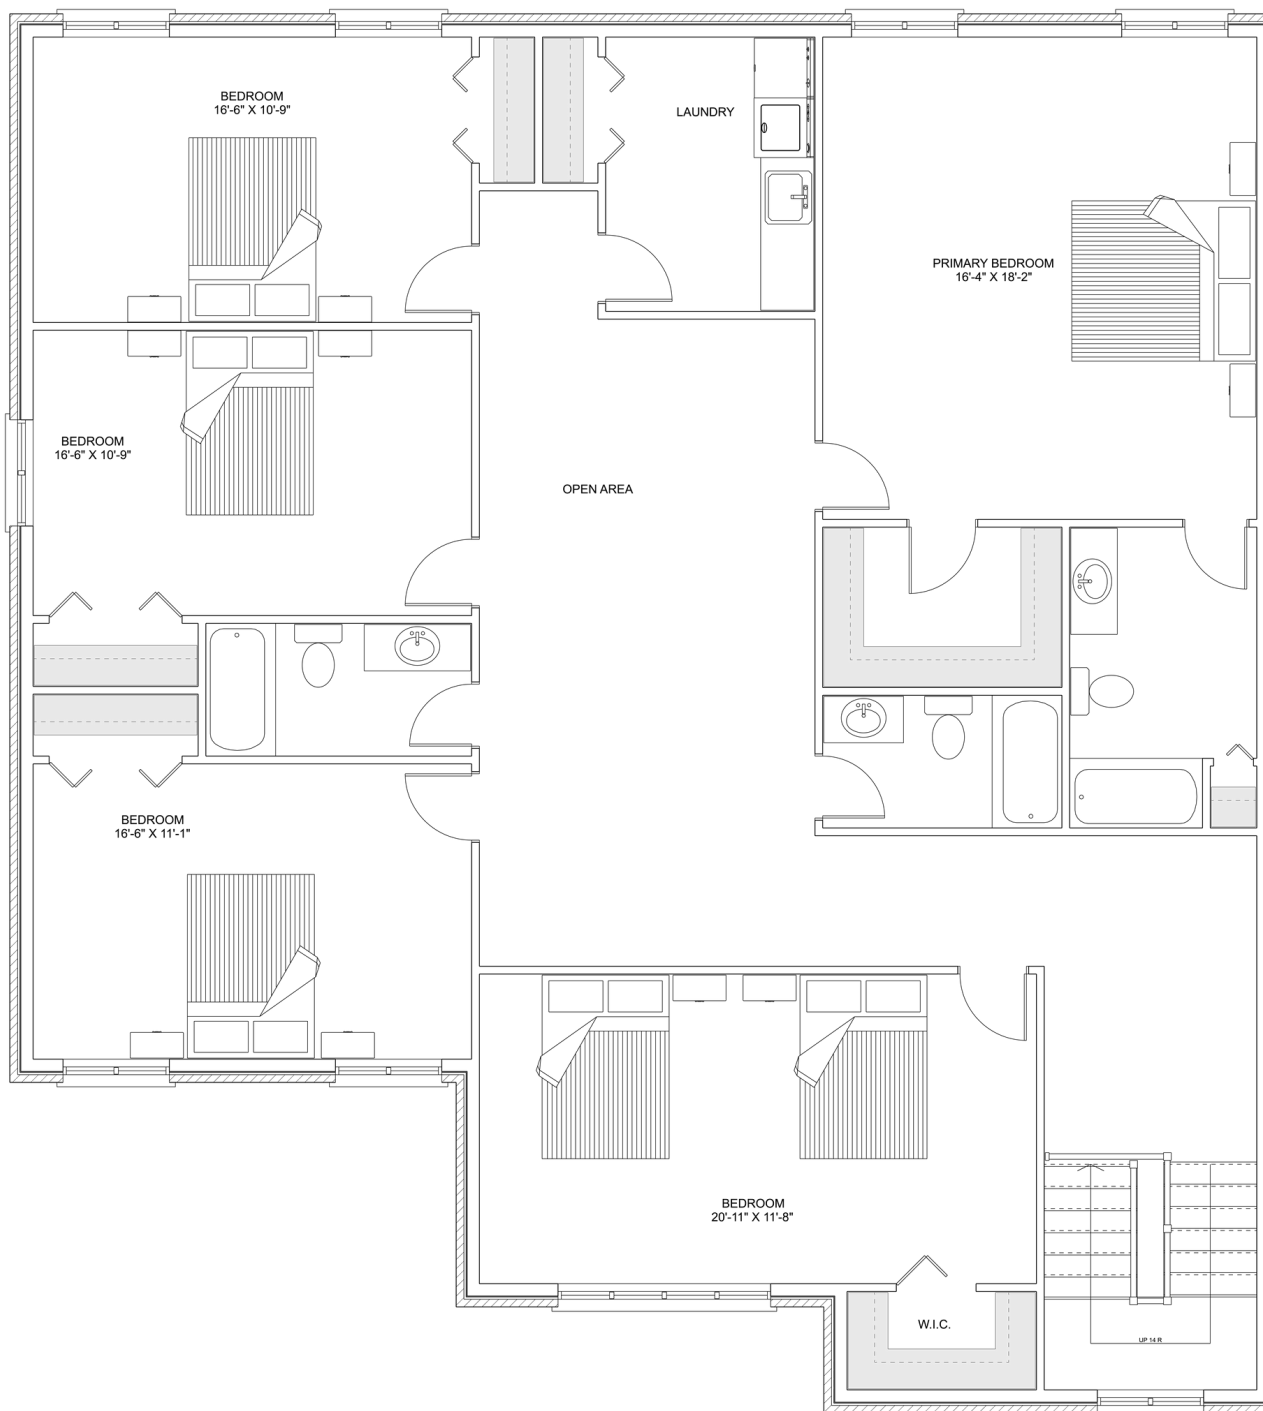

CHOOSE YOUR DREAM HOME

Not seeing the perfect plan? We also offer custom design services!

613-876-2488

information@houseofthree.ca

www.houseofthree.ca

PLAN #21-0070

SECOND FLOOR