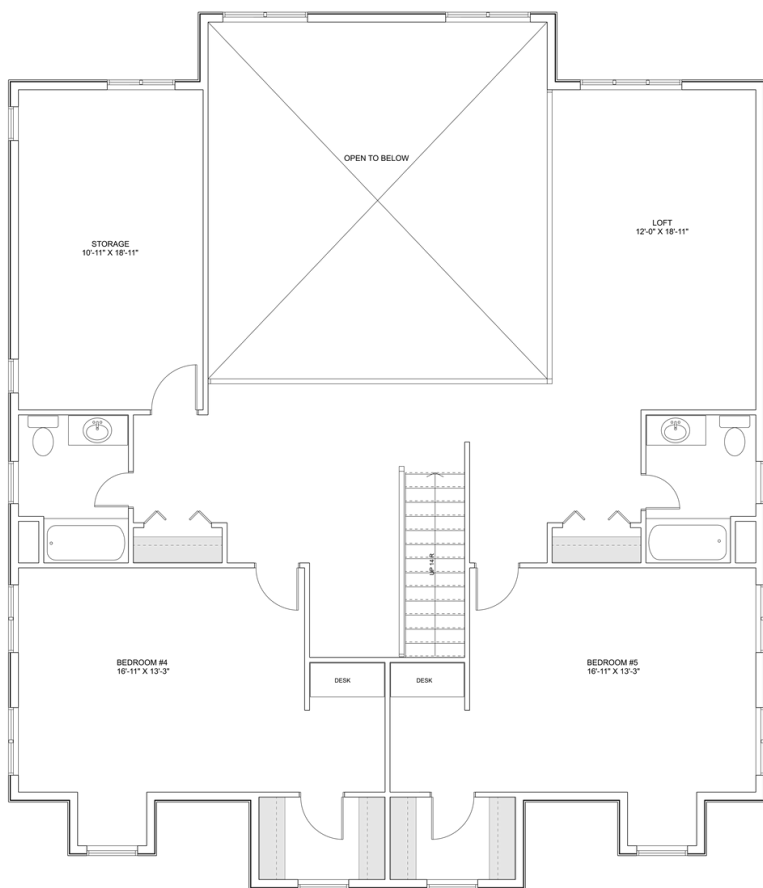

PLAN #21-0073

5 BEDROOMS

5.5 BATHROOMS

TYPE: House

SIZE: 6,194 SQ. FT.

OVERALL WIDTH: 98'-3"

OVERALL DEPTH: 62'-11"

CHOOSE YOUR DREAM HOME

Not seeing the perfect plan? We also offer custom design services!

613-876-2488

information@houseofthree.ca

www.houseofthree.ca

PLAN #21-0073

SECOND FLOOR

CHOOSE YOUR DREAM HOME

Not seeing the perfect plan? We also offer custom design services!