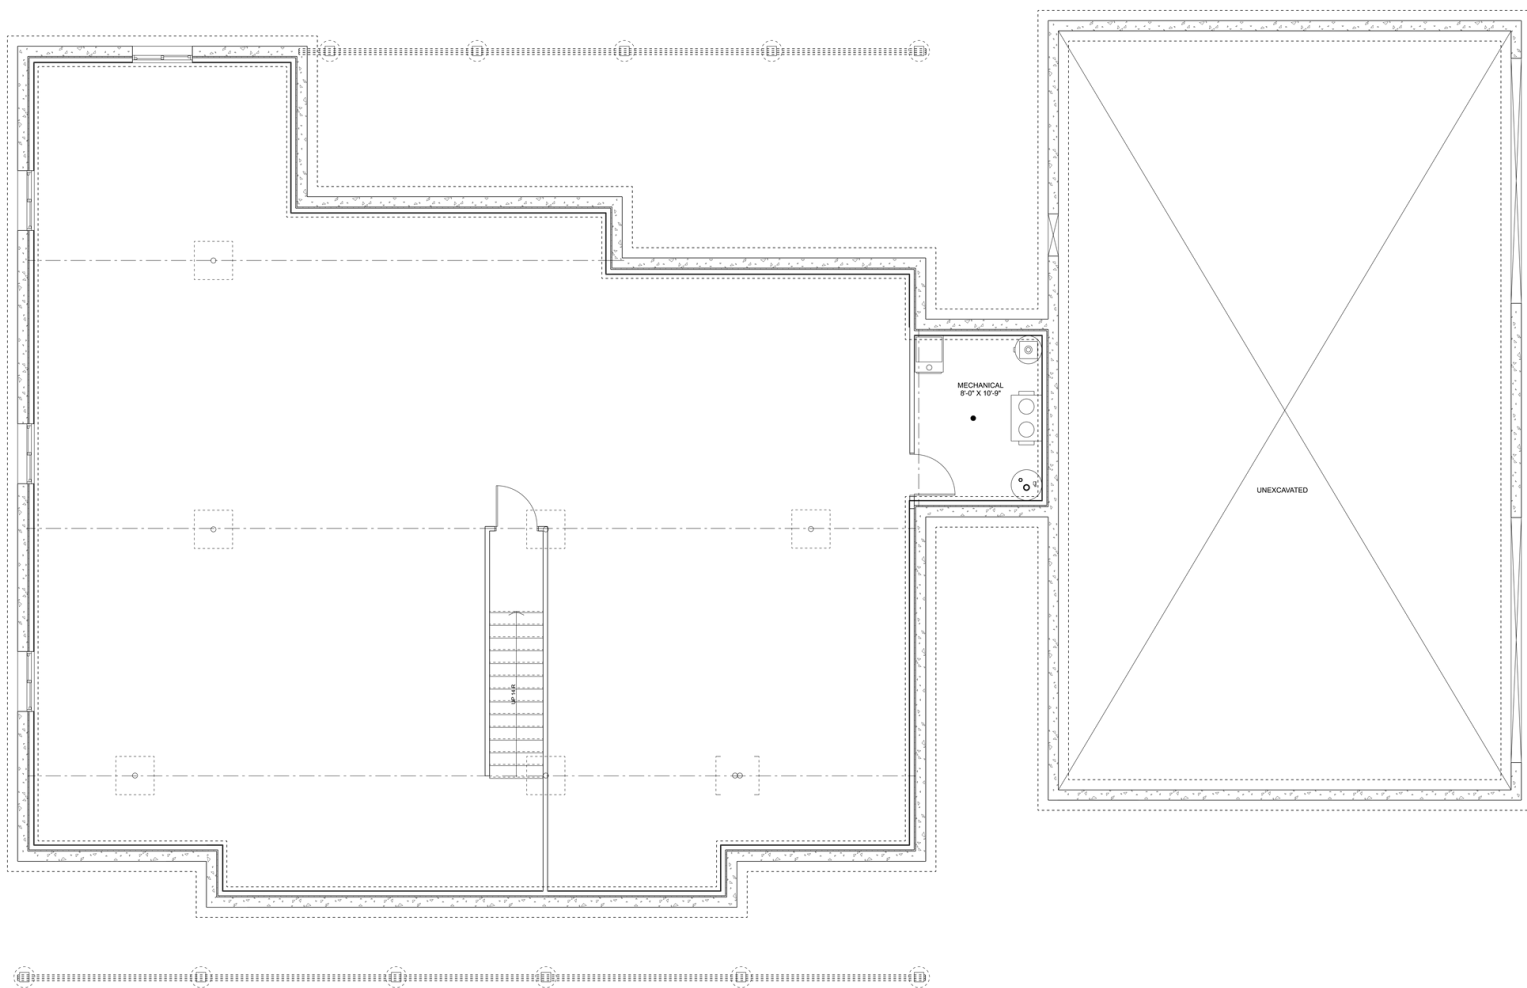

PLAN #21-0073

5 BEDROOMS

5.5 BATHROOMS

TYPE: House

SIZE: 6,194 SQ. FT.

OVERALL WIDTH: 98'-3"

OVERALL DEPTH: 62'-11"

CHOOSE YOUR DREAM HOME

613-876-2488

information@houseofthree.ca

www.houseofthree.ca

PLAN #21-0073

MAIN FLOOR

CHOOSE YOUR DREAM HOME

Not seeing the perfect plan? We also offer custom design services!

613-876-2488

information@houseofthree.ca

www.houseofthree.ca

PLAN #21-0073

FOUNDATION

ALL DIMENSIONS APPROXIMATE. E. & O. E.