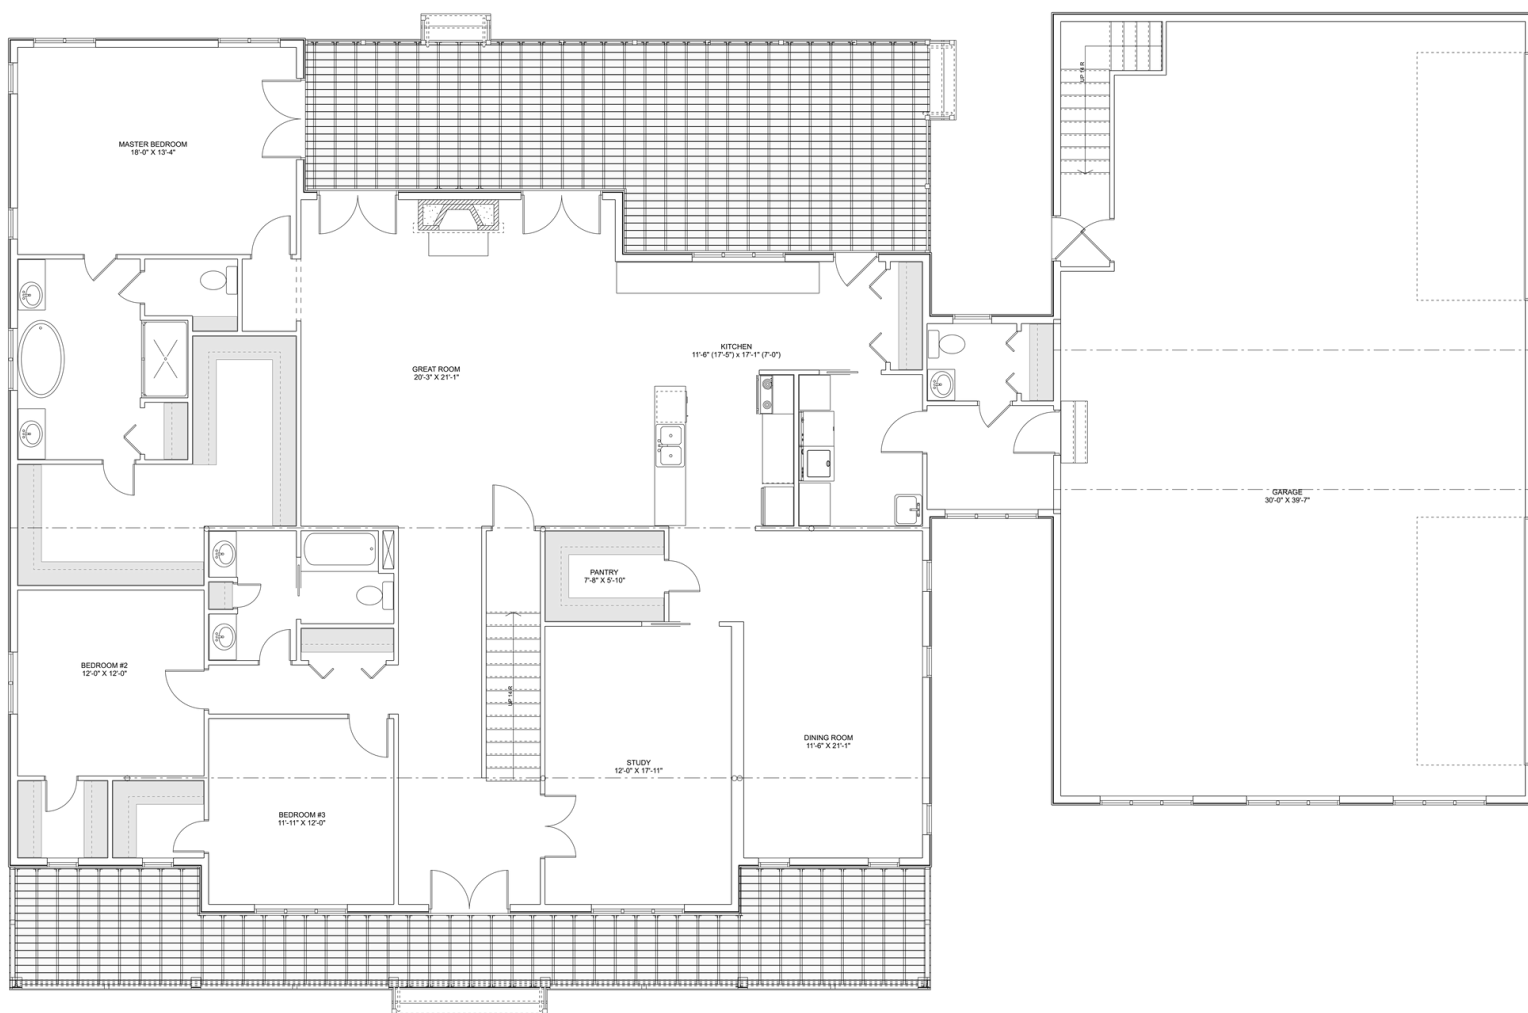

CHOOSE YOUR DREAM HOME

Not seeing the perfect plan? We also offer custom design services!

613-876-2488

information@houseofthree.ca

www.houseofthree.ca

PLAN #21-0073

MAIN FLOOR