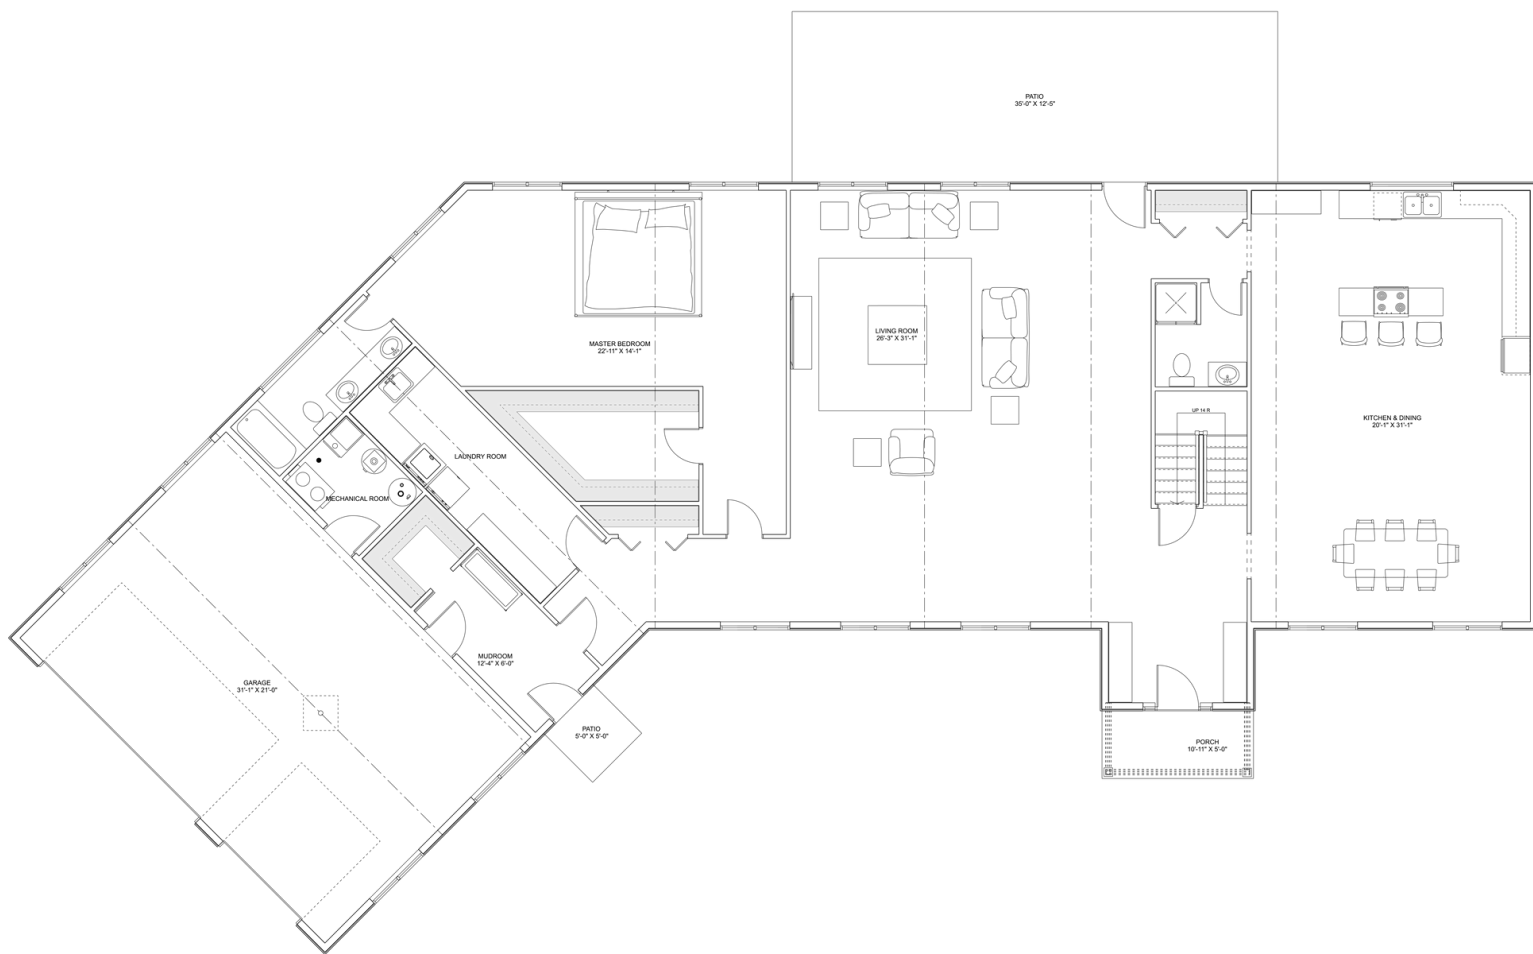

CHOOSE YOUR DREAM HOME

Not seeing the perfect plan? We also offer custom design services!

613-876-2488

information@houseofthree.ca

www.houseofthree.ca

PLAN #21-0074

MAIN FLOOR