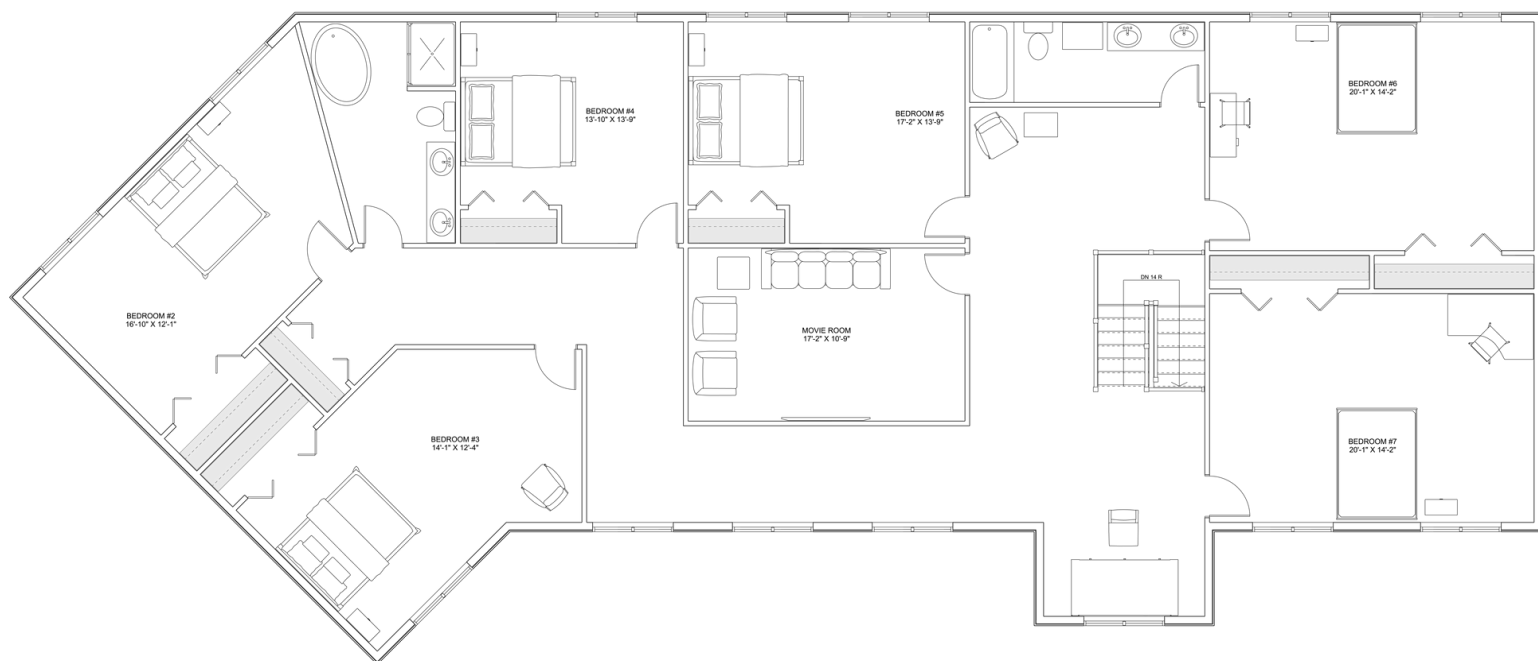

PLAN #21-0074

7 BEDROOMS

4 BATHROOMS

TYPE: House

SIZE: 5,873 SQ. FT.

OVERALL WIDTH: 109'-11"

OVERALL DEPTH: 67'-9"

CHOOSE YOUR DREAM HOME

Not seeing the perfect plan? We also offer custom design services!

613-876-2488

information@houseofthree.ca

www.houseofthree.ca

PLAN #21-0074

SECOND FLOOR

CHOOSE YOUR DREAM HOME

Not seeing the perfect plan? We also offer custom design services!