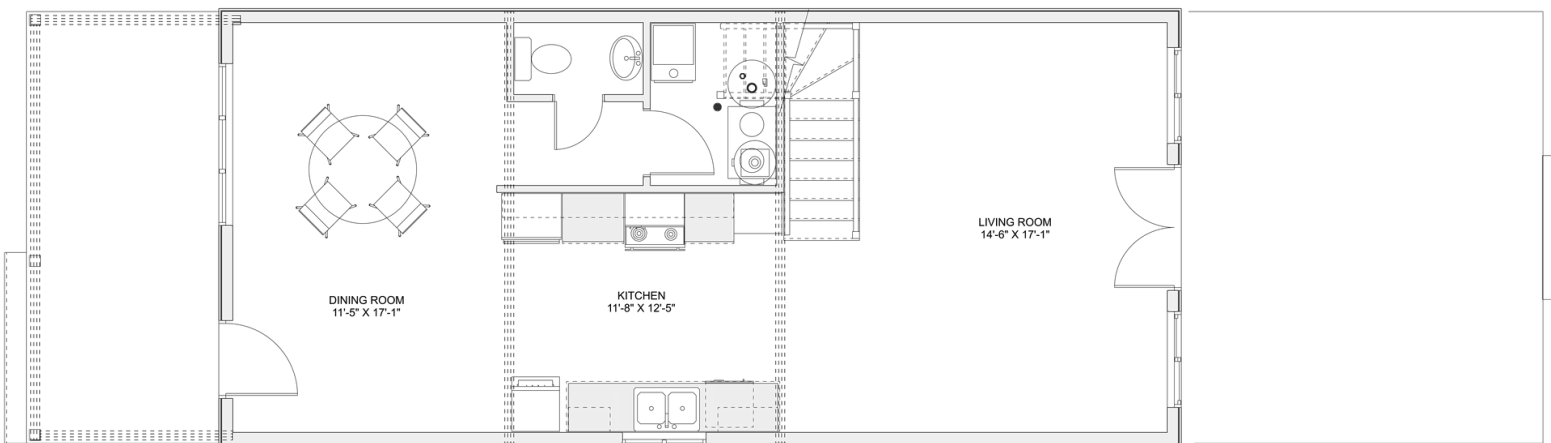

PLAN #21-0076

1 BEDROOM

1.5 BATHROOMS

TYPE: Bunkie

SIZE: 1,018 SQ. FT.

OVERALL WIDTH: 18'-0"

OVERALL DEPTH: 63'-5"

CHOOSE YOUR DREAM HOME

Not seeing the perfect plan? We also offer custom design services!

613-876-2488

information@houseofthree.ca

www.houseofthree.ca

PLAN #21-0076

SECOND FLOOR

CHOOSE YOUR DREAM HOME

Not seeing the perfect plan? We also offer custom design services!

613-876-2488

information@houseofthree.ca

www.houseofthree.ca

PLAN #21-0076

MAIN FLOOR

ALL DIMENSIONS APPROXIMATE. E. & O. E.

CHOOSE YOUR DREAM HOME

Not seeing the perfect plan? We also offer custom design services!