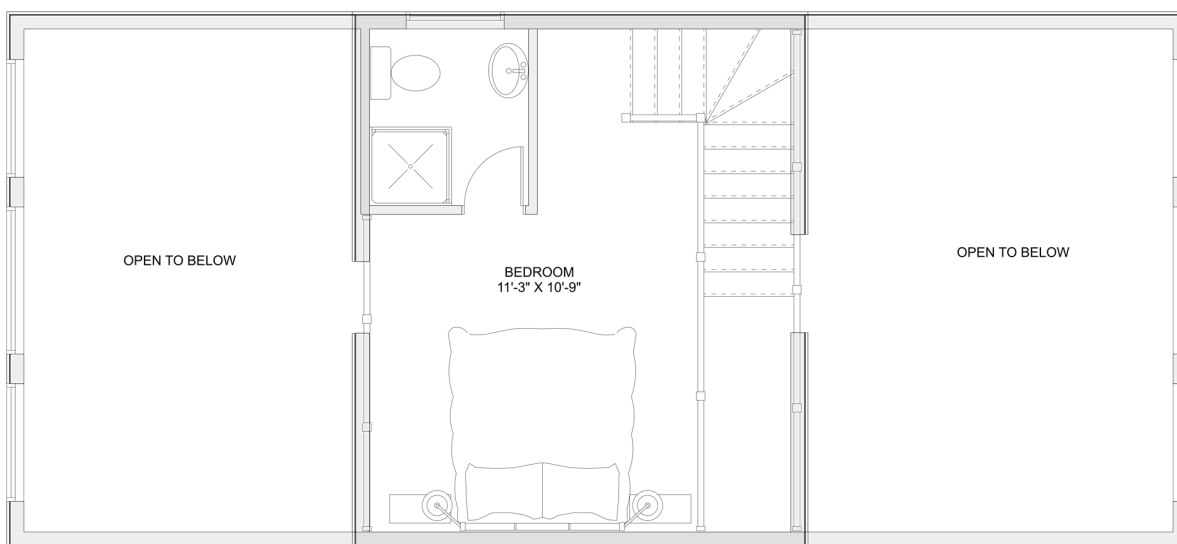

PLAN #21-0076

1 BEDROOM

1.5 BATHROOMS

TYPE: Bunkie

SIZE: 1,018 SQ. FT.

OVERALL WIDTH: 18'-0"

OVERALL DEPTH: 63'-5"

CHOOSE YOUR DREAM HOME

Not seeing the perfect plan? We also offer custom design services!

613-876-2488

information@houseofthree.ca

www.houseofthree.ca

PLAN #21-0076

SECOND FLOOR

CHOOSE YOUR DREAM HOME

Not seeing the perfect plan? We also offer custom design services!

613-876-2488

information@houseofthree.ca

www.houseofthree.ca

PLAN #21-0076

MAIN FLOOR

ALL DIMENSIONS APPROXIMATE. E. & O. E.

CHOOSE YOUR DREAM HOME

Not seeing the perfect plan? We also offer custom design services!