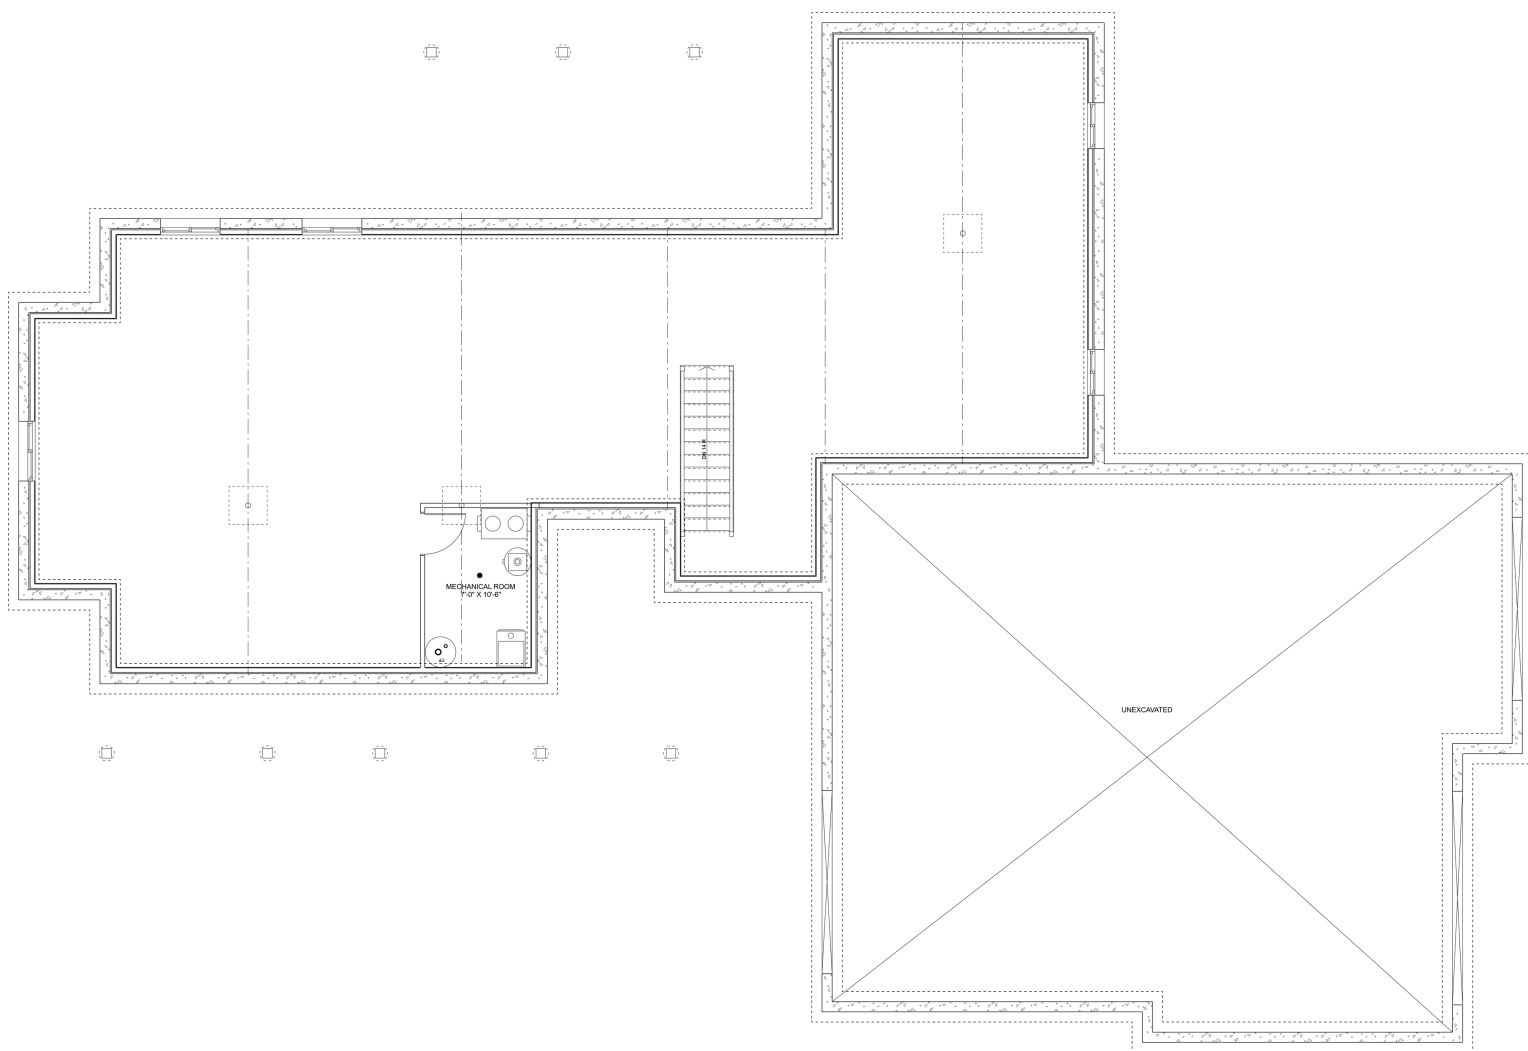

CHOOSE YOUR DREAM HOME

Not seeing the perfect plan? We also offer custom design services!

613-876-2488

information@houseofthree.ca

www.houseofthree.ca

PLAN #21-0077

House of Three
blueprints

FOUNDATION

ALL DIMENSIONS APPROXIMATE. E. & O. E.