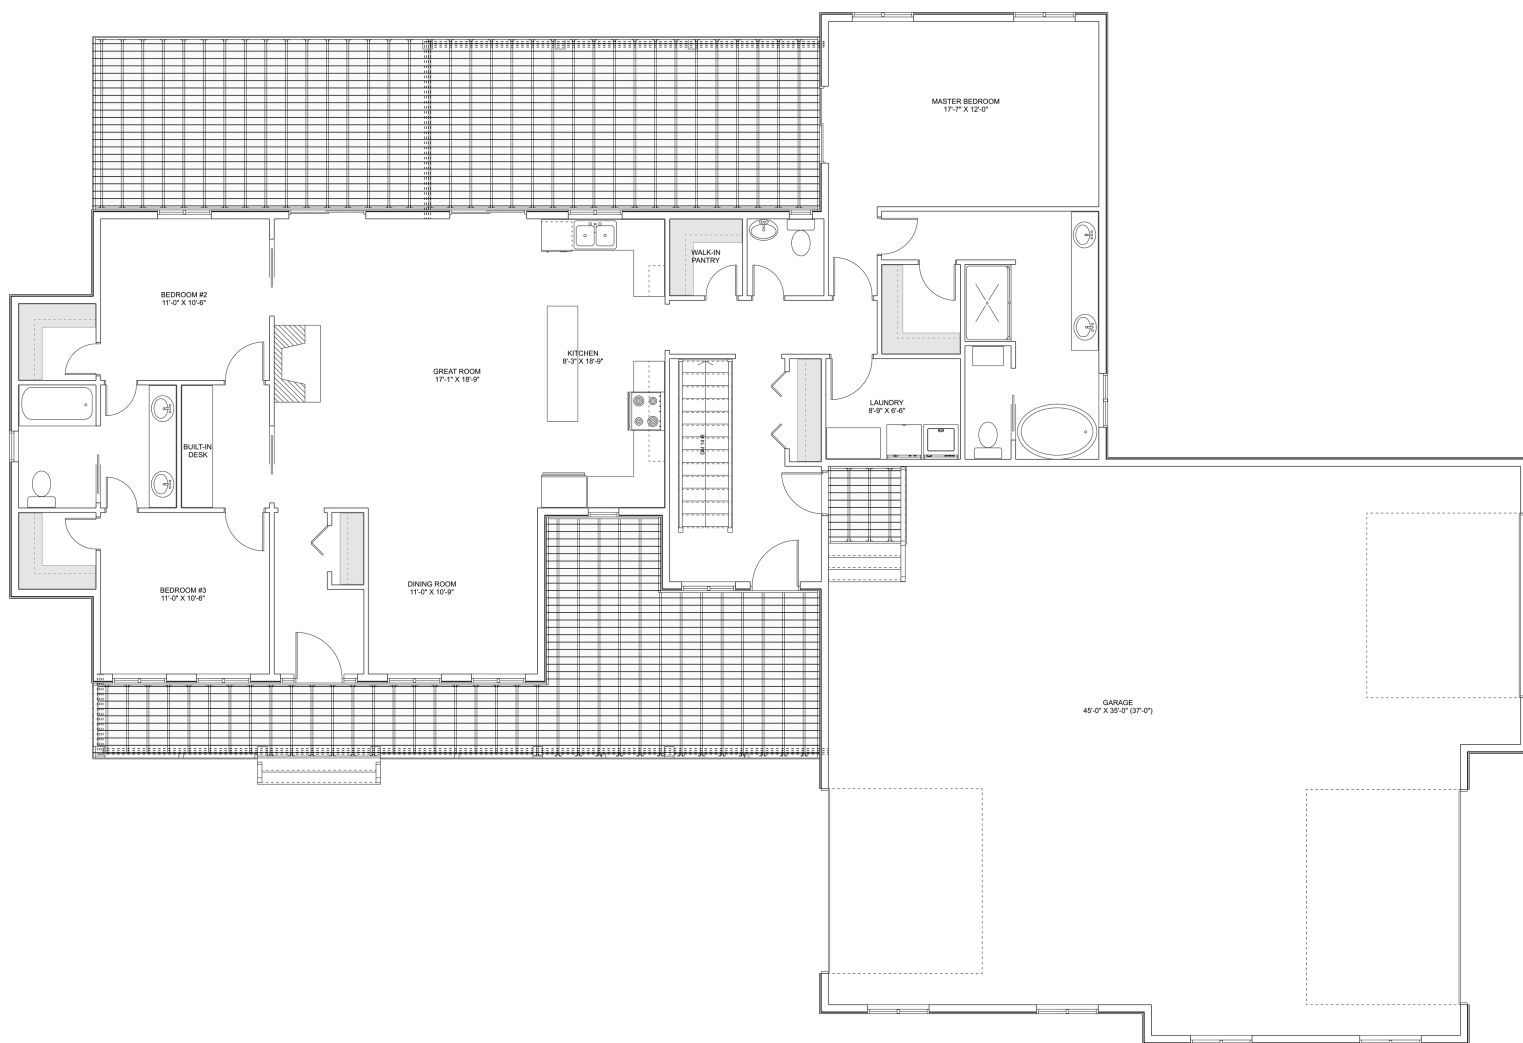

PLAN #21-0077

3 BEDROOMS

2.5 BATHROOMS

TYPE: Bungalow

SIZE: 4,483 SQ. FT.

OVERALL WIDTH: 98'-7"

OVERALL DEPTH: 66'-10"

CHOOSE YOUR DREAM HOME

Not seeing the perfect plan? We also offer custom design services!

613-876-2488

information@houseofthree.ca

www.houseofthree.ca

PLAN #21-0077

House of Three
blueprints

MAIN FLOOR

ALL DIMENSIONS APPROXIMATE. E. & O. E.

ALL DIMENSIONS APPROXIMATE. E. & O. E.