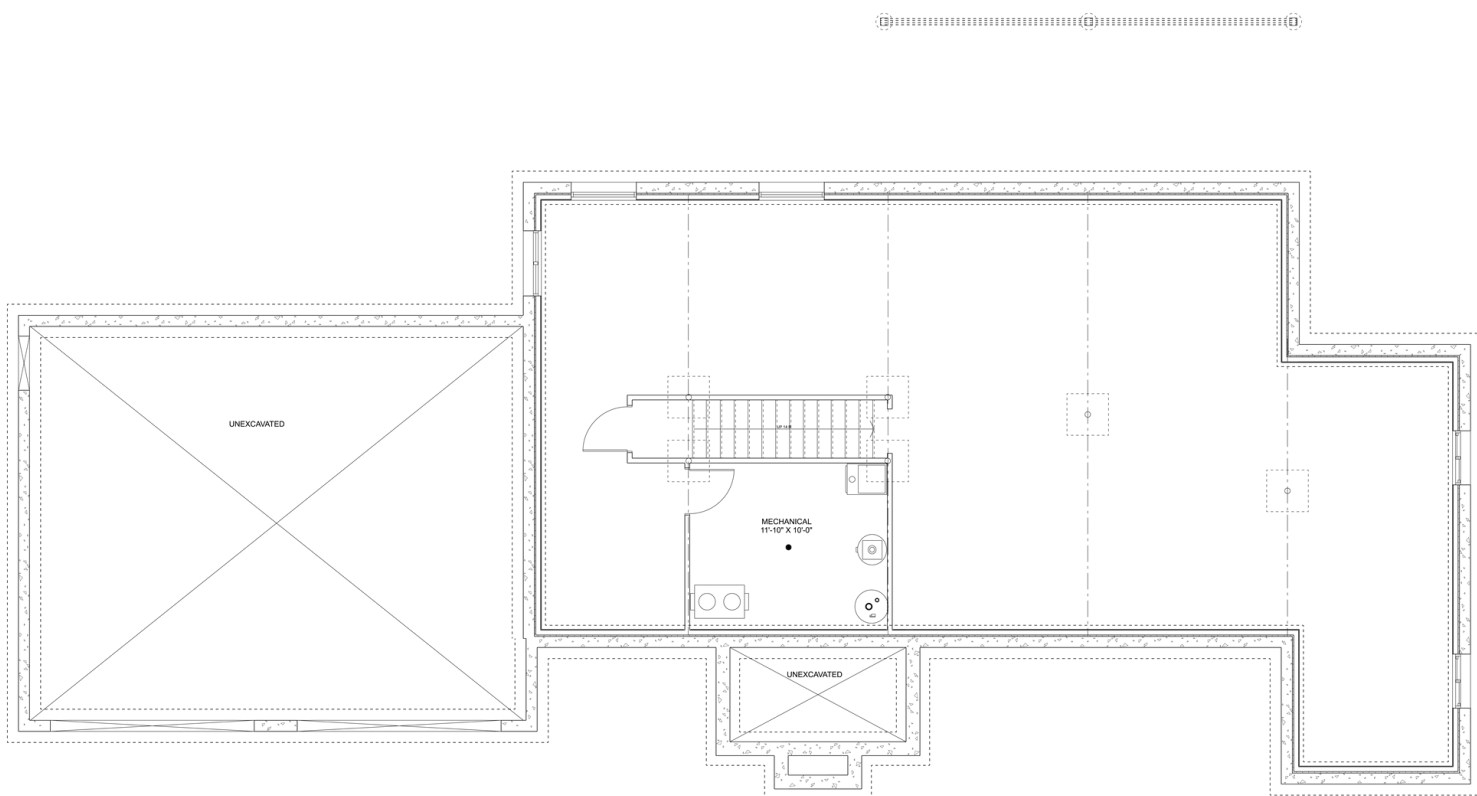

PLAN #21-0078

3 BEDROOMS

2 BATHROOMS

TYPE: Bungalow

SIZE: 1,597 SQ. FT.

OVERALL WIDTH: 87'-3"

OVERALL DEPTH: 46'-2"

CHOOSE YOUR DREAM HOME

Not seeing the perfect plan? We also offer custom design services!

613-876-2488

information@houseofthree.ca

www.houseofthree.ca

PLAN #21-0078

MAIN FLOOR

CHOOSE YOUR DREAM HOME

Not seeing the perfect plan? We also offer custom design services!

613-876-2488

information@houseofthree.ca

www.houseofthree.ca

PLAN #21-0078

House of Three
blueprints

FOUNDATION

ALL DIMENSIONS APPROXIMATE. E. & O. E.