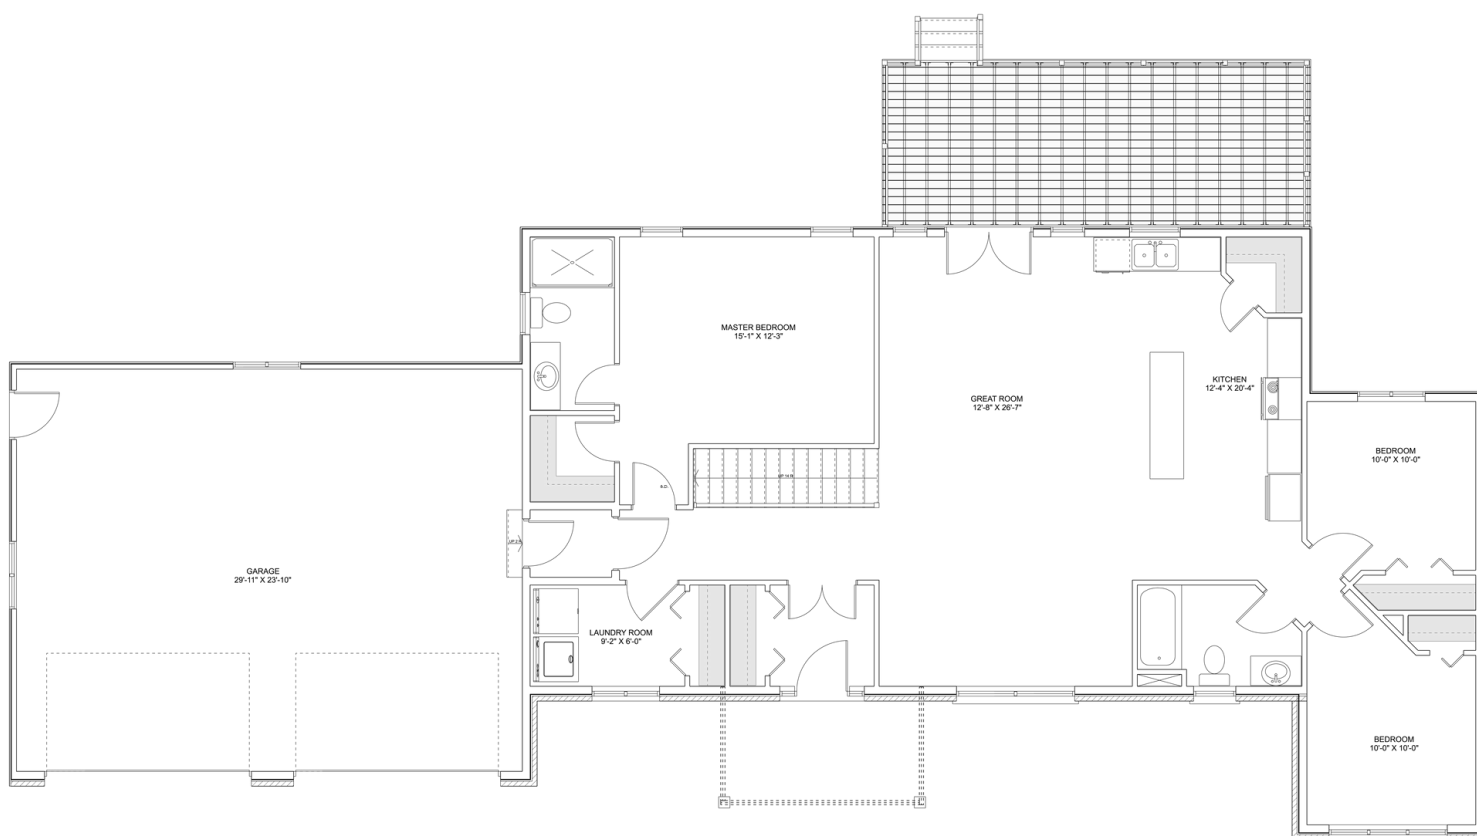

PLAN #21-0078

3 BEDROOMS

2 BATHROOMS

TYPE: Bungalow

SIZE: 1,597 SQ. FT.

OVERALL WIDTH: 87'-3"

OVERALL DEPTH: 46'-2"

CHOOSE YOUR DREAM HOME

Not seeing the perfect plan? We also offer custom design services!

613-876-2488

information@houseofthree.ca

www.houseofthree.ca

PLAN #21-0078

MAIN FLOOR

CHOOSE YOUR DREAM HOME

Not seeing the perfect plan? We also offer custom design services!