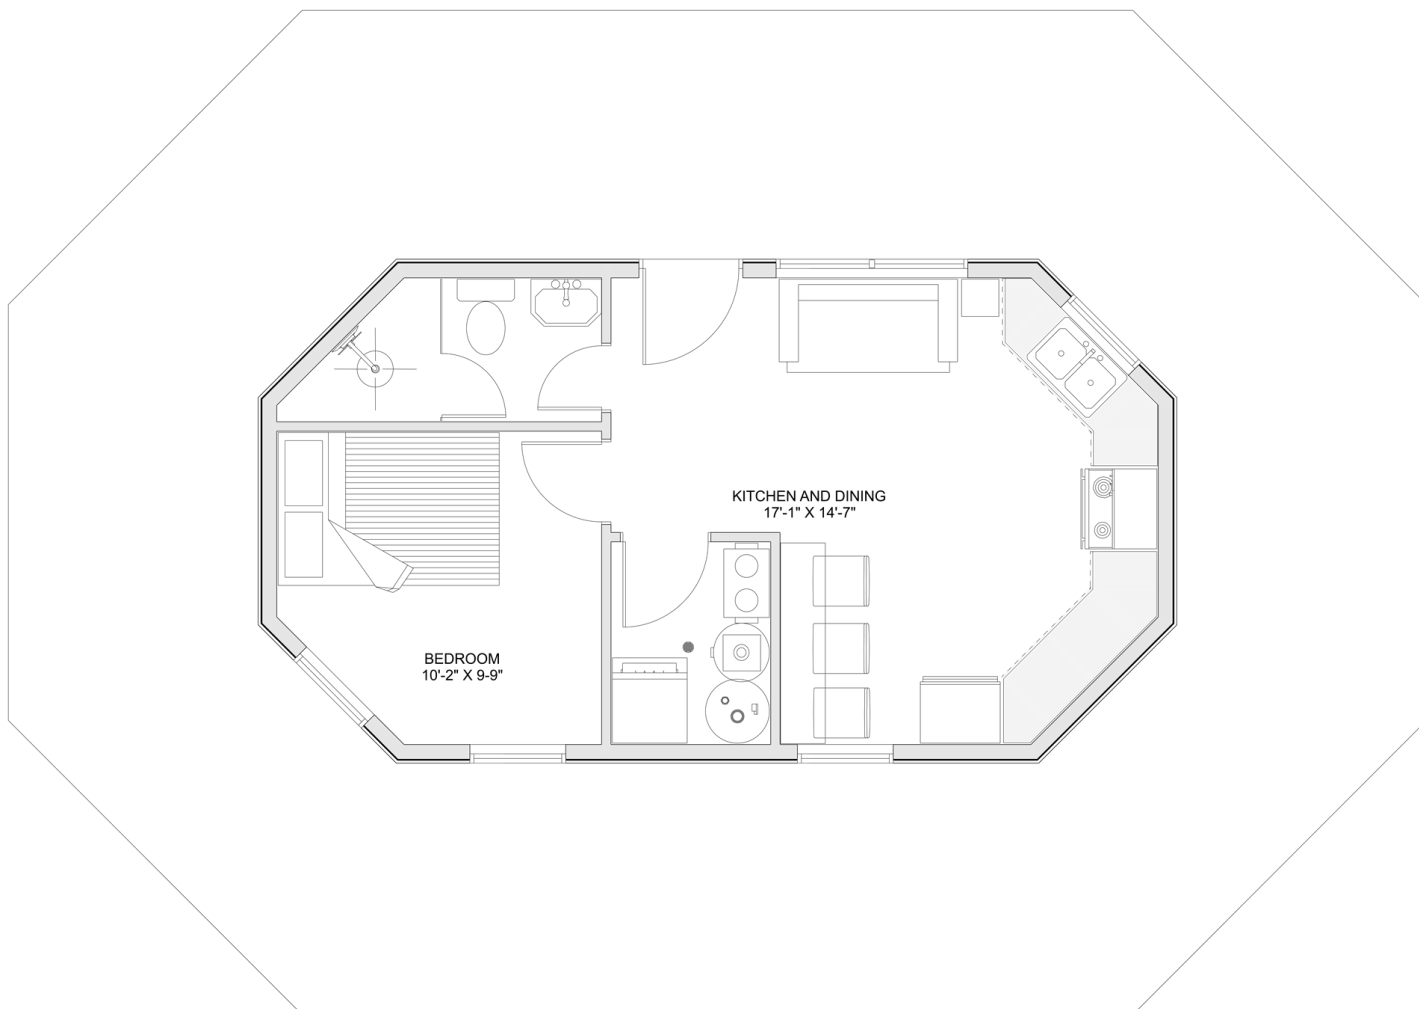

# PLAN #21-0079

1 BEDROOM

1 BATHROOM

TYPE: Bunkie

SIZE: 415 SQ. FT.

OVERALL WIDTH: 28'-6"

OVERALL DEPTH: 15'-6"

## PLAN #21-0079

## MAIN FLOOR