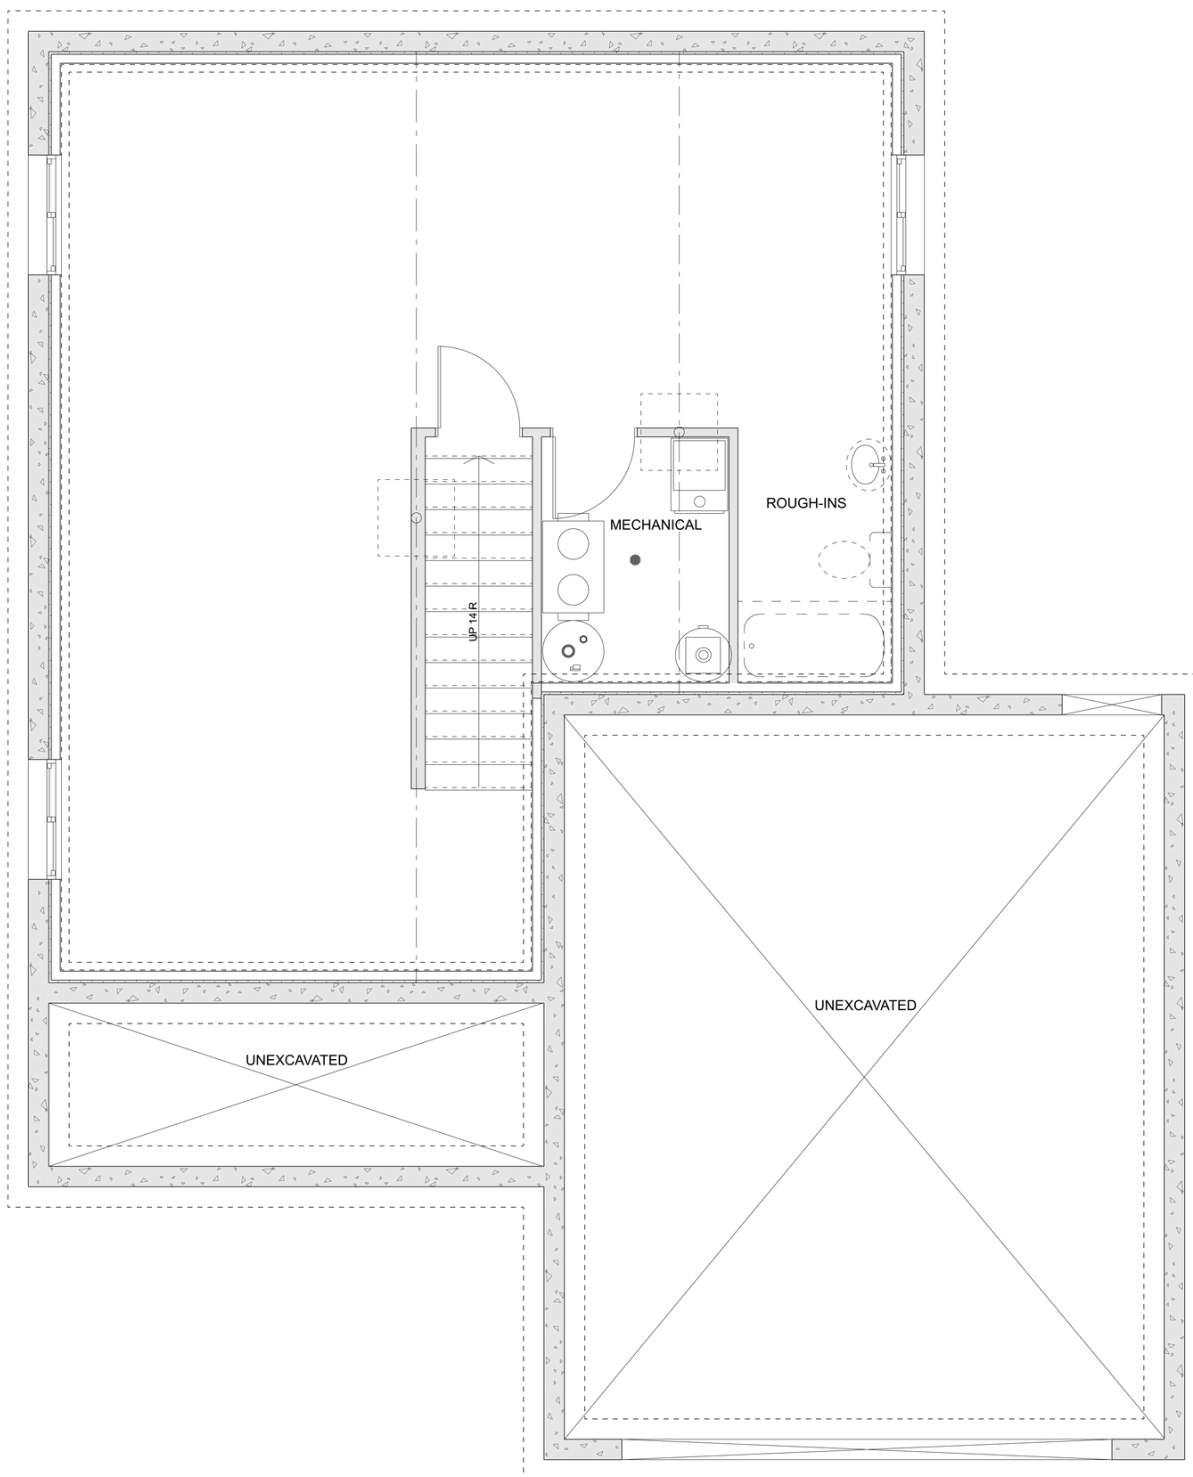

CHOOSE YOUR DREAM HOME

Not seeing the perfect plan? We also offer custom design services!

613-876-2488

information@houseofthree.ca

www.houseofthree.ca

PLAN #21-0080

FOUNDATION