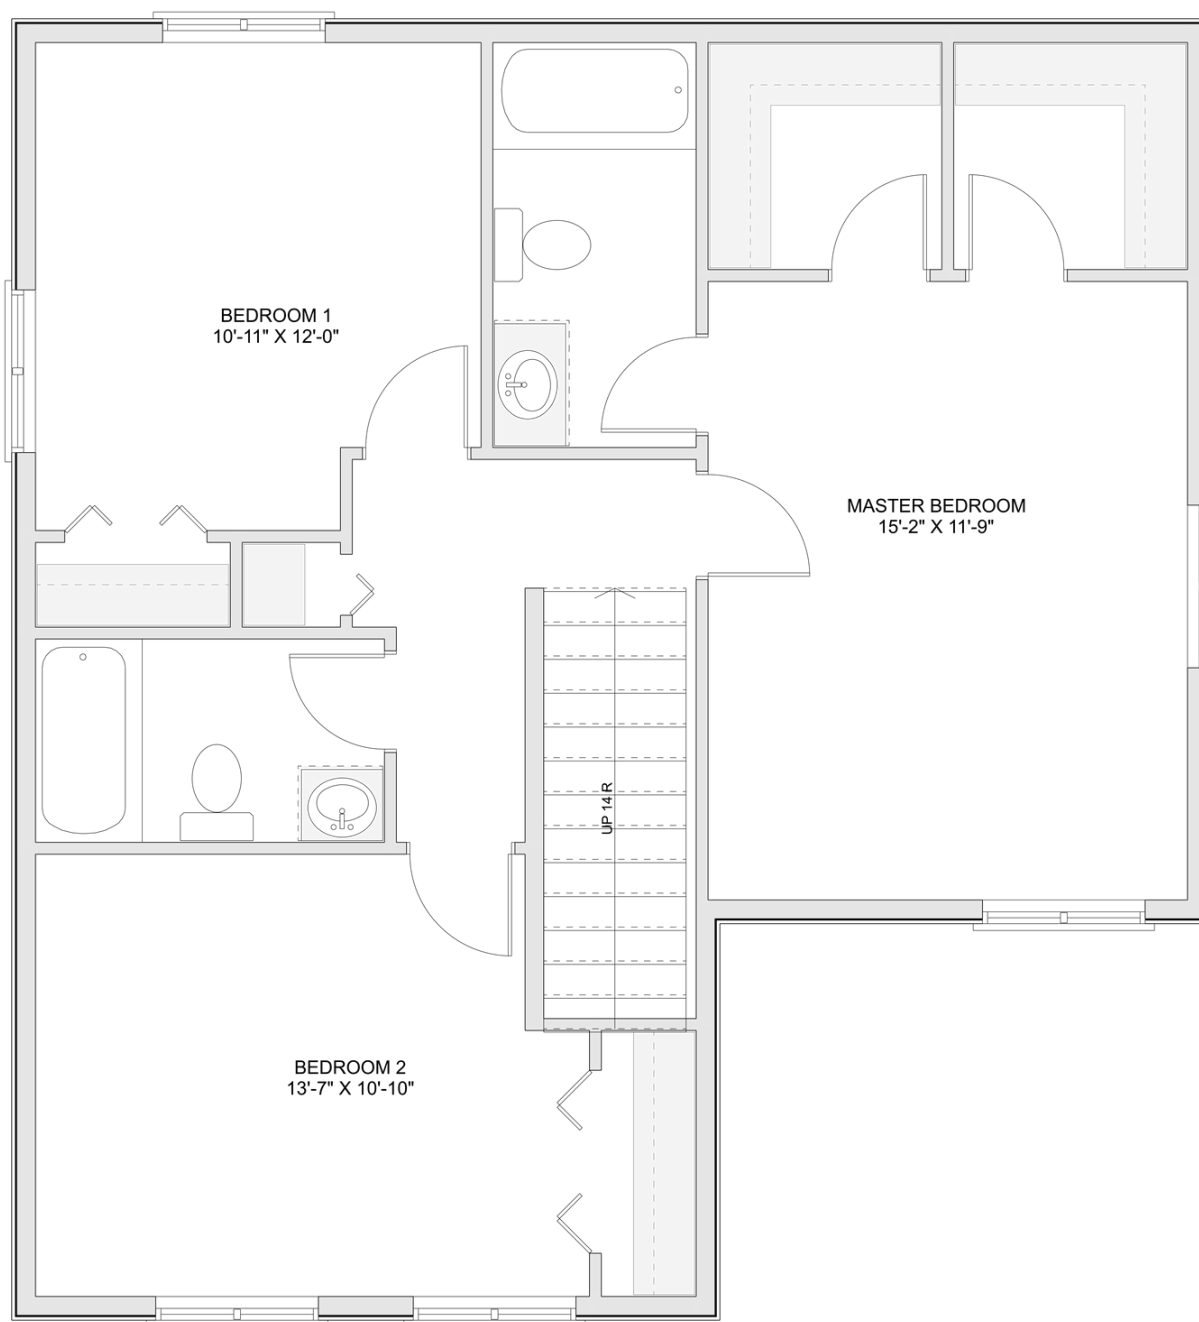

PLAN #21-0080

3 BEDROOMS

2.5 BATHROOMS

TYPE: House

SIZE: 1,652 SQ. FT.

OVERALL WIDTH: 37'-9"

OVERALL DEPTH: 46'-8"

CHOOSE YOUR DREAM HOME

Not seeing the perfect plan? We also offer custom design services!

613-876-2488

information@houseofthree.ca

www.houseofthree.ca

PLAN #21-0080

SECOND FLOOR

CHOOSE YOUR DREAM HOME

Not seeing the perfect plan? We also offer custom design services!