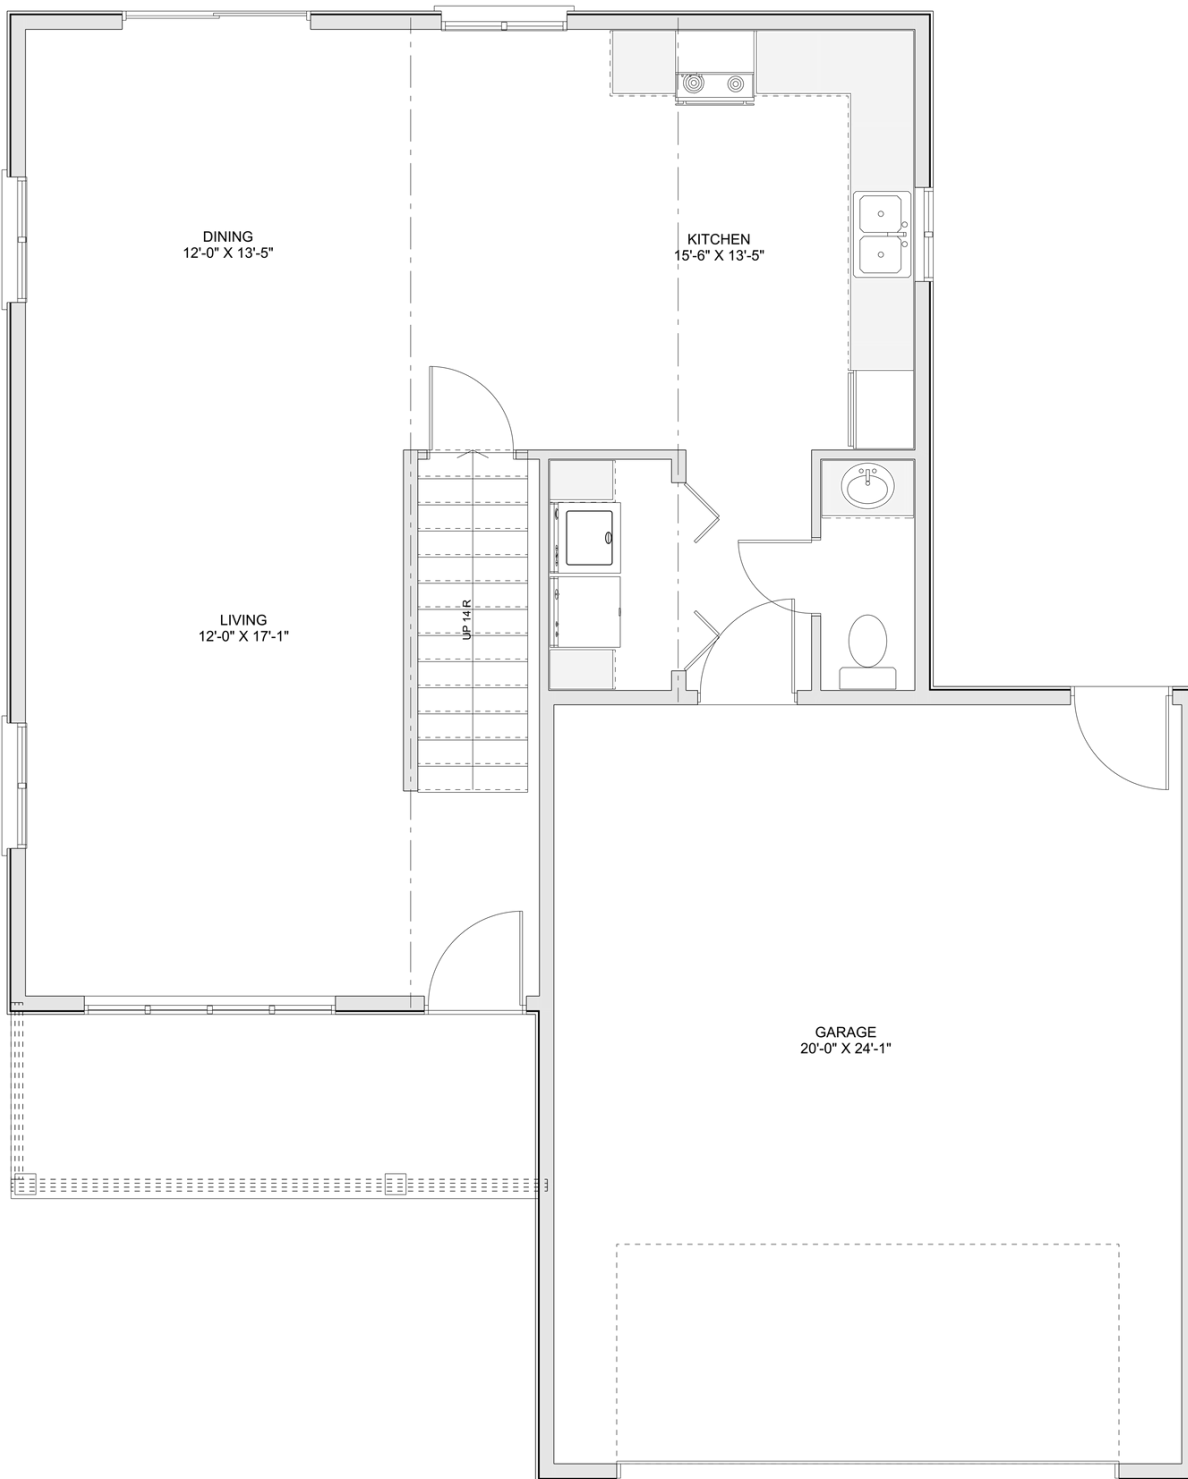

CHOOSE YOUR DREAM HOME

Not seeing the perfect plan? We also offer custom design services!

613-876-2488

information@houseofthree.ca

www.houseofthree.ca

PLAN #21-0080

MAIN FLOOR