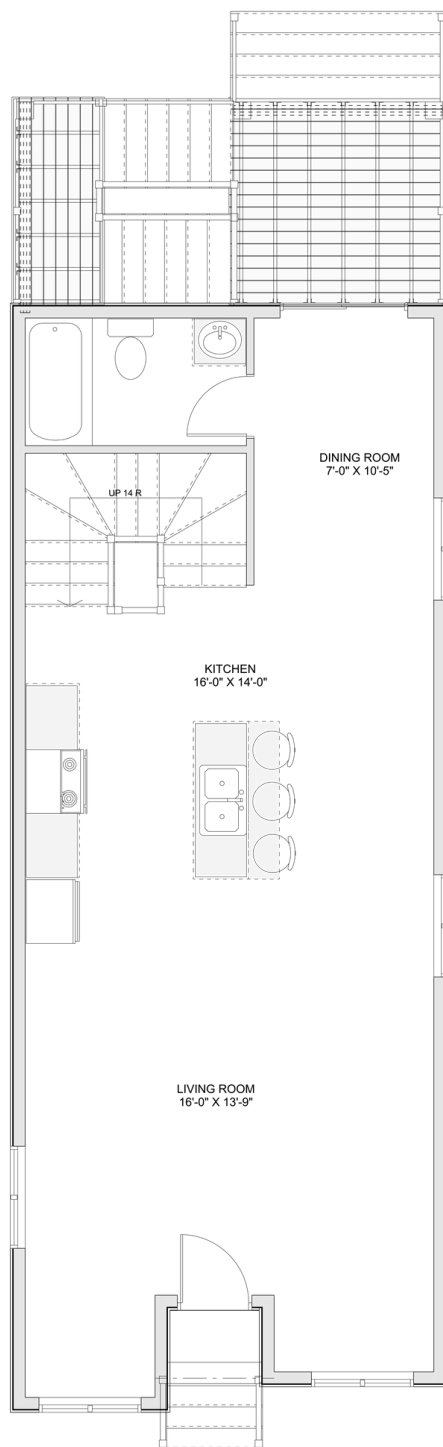

# PLAN #21-0081

3 BEDROOMS

3 BATHROOMS

TYPE: House

SIZE: 2,192 SQ. FT.

OVERALL WIDTH: 16'-11"

OVERALL DEPTH: 51'-4"

## PLAN #21-0081

THIRD FLOOR

## SECOND FLOOR

## PLAN #21-0081

MAIN FLOOR