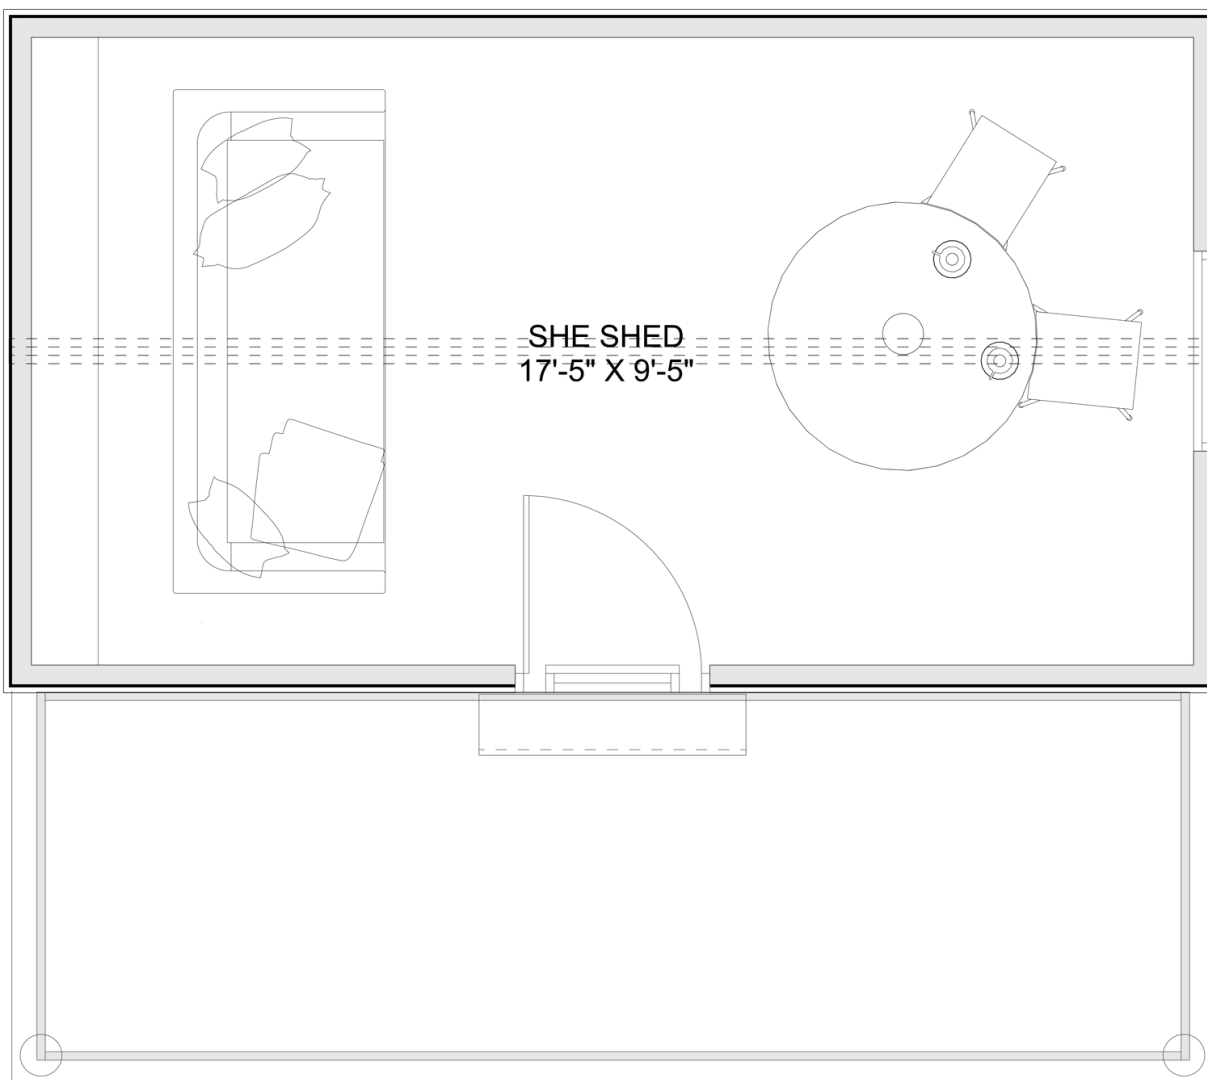

CHOOSE YOUR DREAM HOME

Not seeing the perfect plan? We also offer custom design services!

613-876-2488

information@houseofthree.ca

www.houseofthree.ca

PLAN #21-0086

MAIN FLOOR