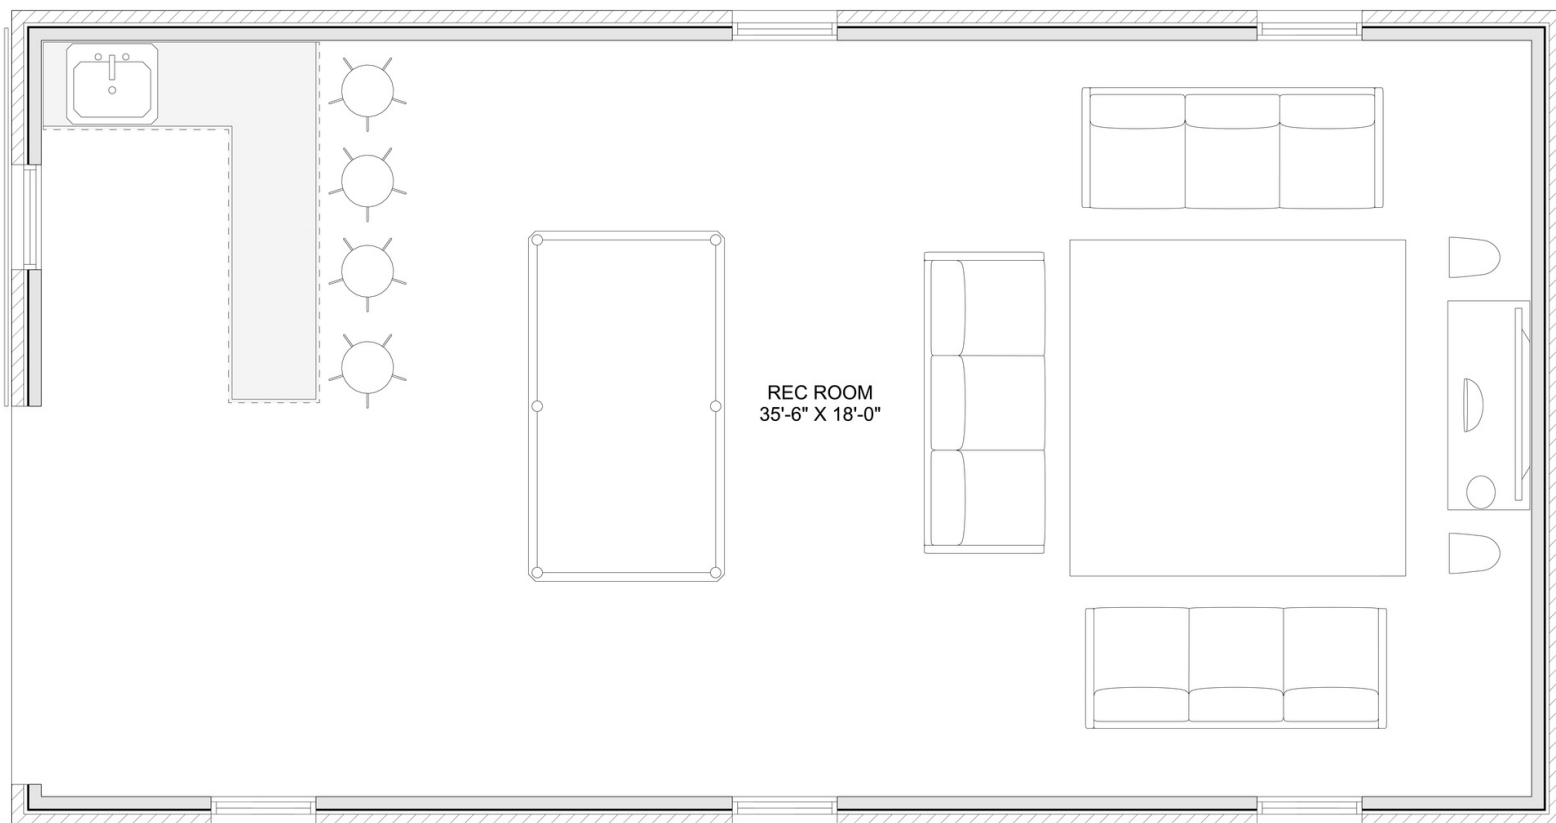

PLAN #21-0087

0 BEDROOMS

0 BATHROOMS

TYPE: Garage

SIZE: 717 SQ. FT.

OVERALL WIDTH: 19'-5"

OVERALL DEPTH: 36'-11"

CHOOSE YOUR DREAM HOME

Not seeing the perfect plan? We also offer custom design services!

613-876-2488

information@houseofthree.ca

www.houseofthree.ca

PLAN #21-0087

MAIN FLOOR

CHOOSE YOUR DREAM HOME

Not seeing the perfect plan? We also offer custom design services!