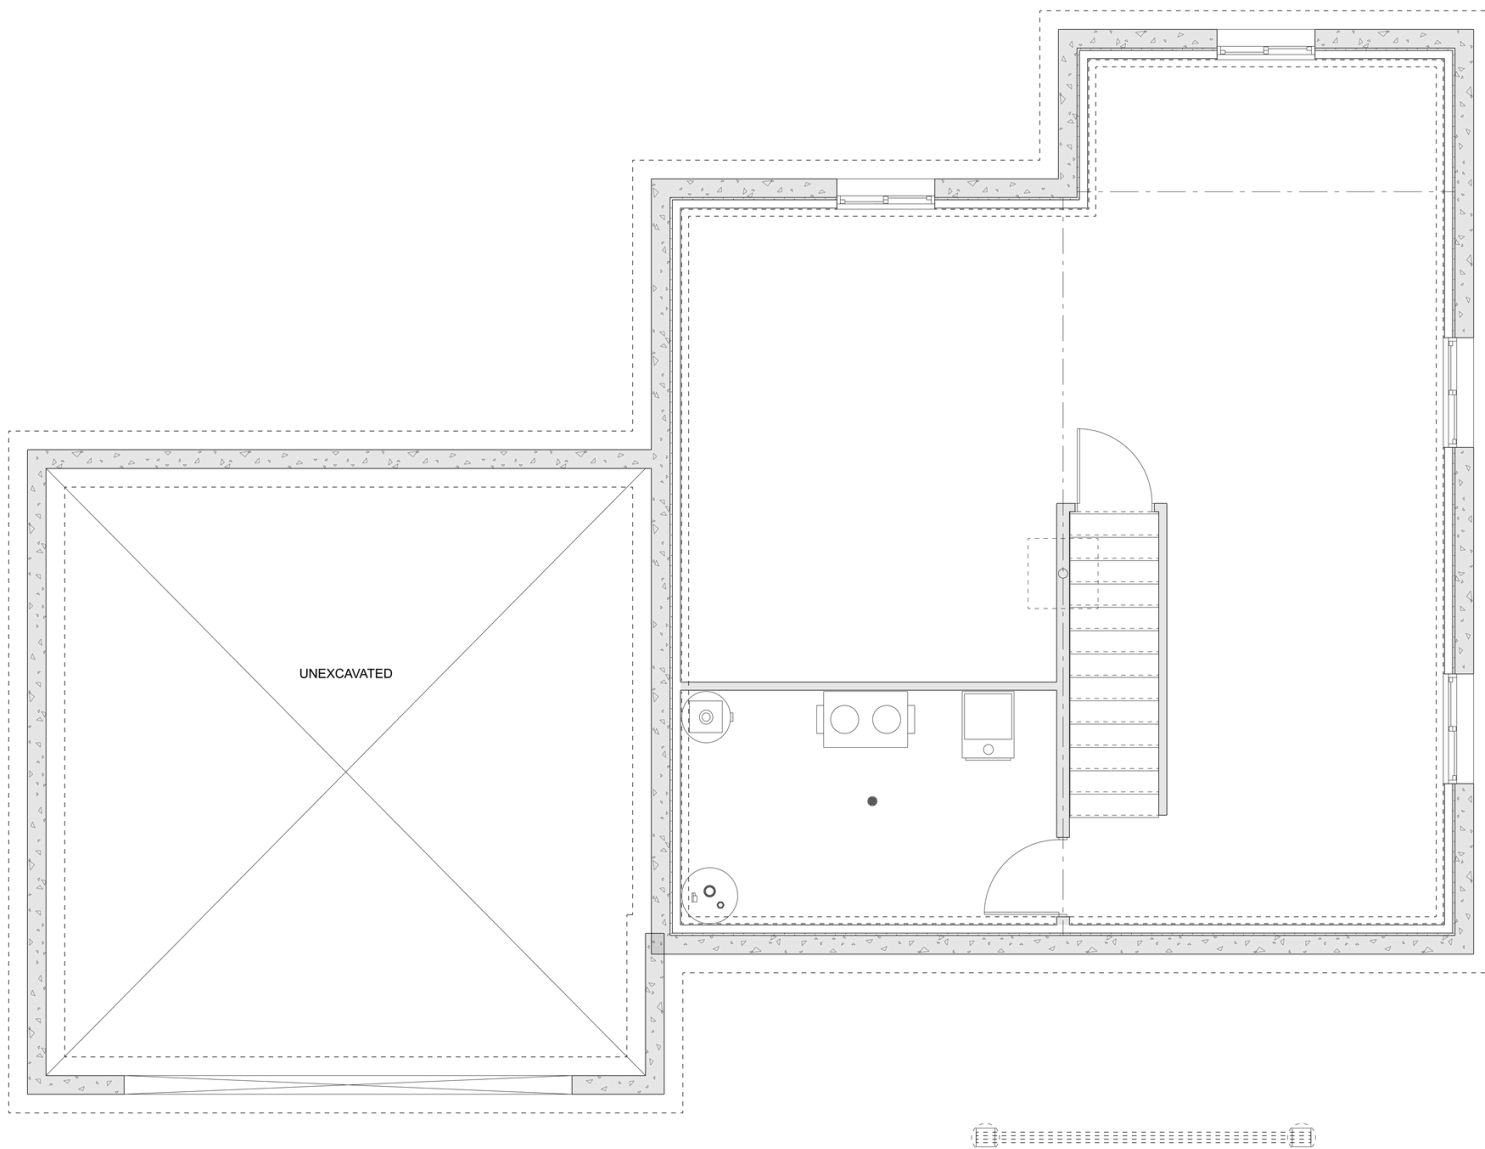

CHOOSE YOUR DREAM HOME

Not seeing the perfect plan? We also offer custom design services!

613-876-2488

information@houseofthree.ca

www.houseofthree.ca

PLAN #21-0088

FOUNDATION