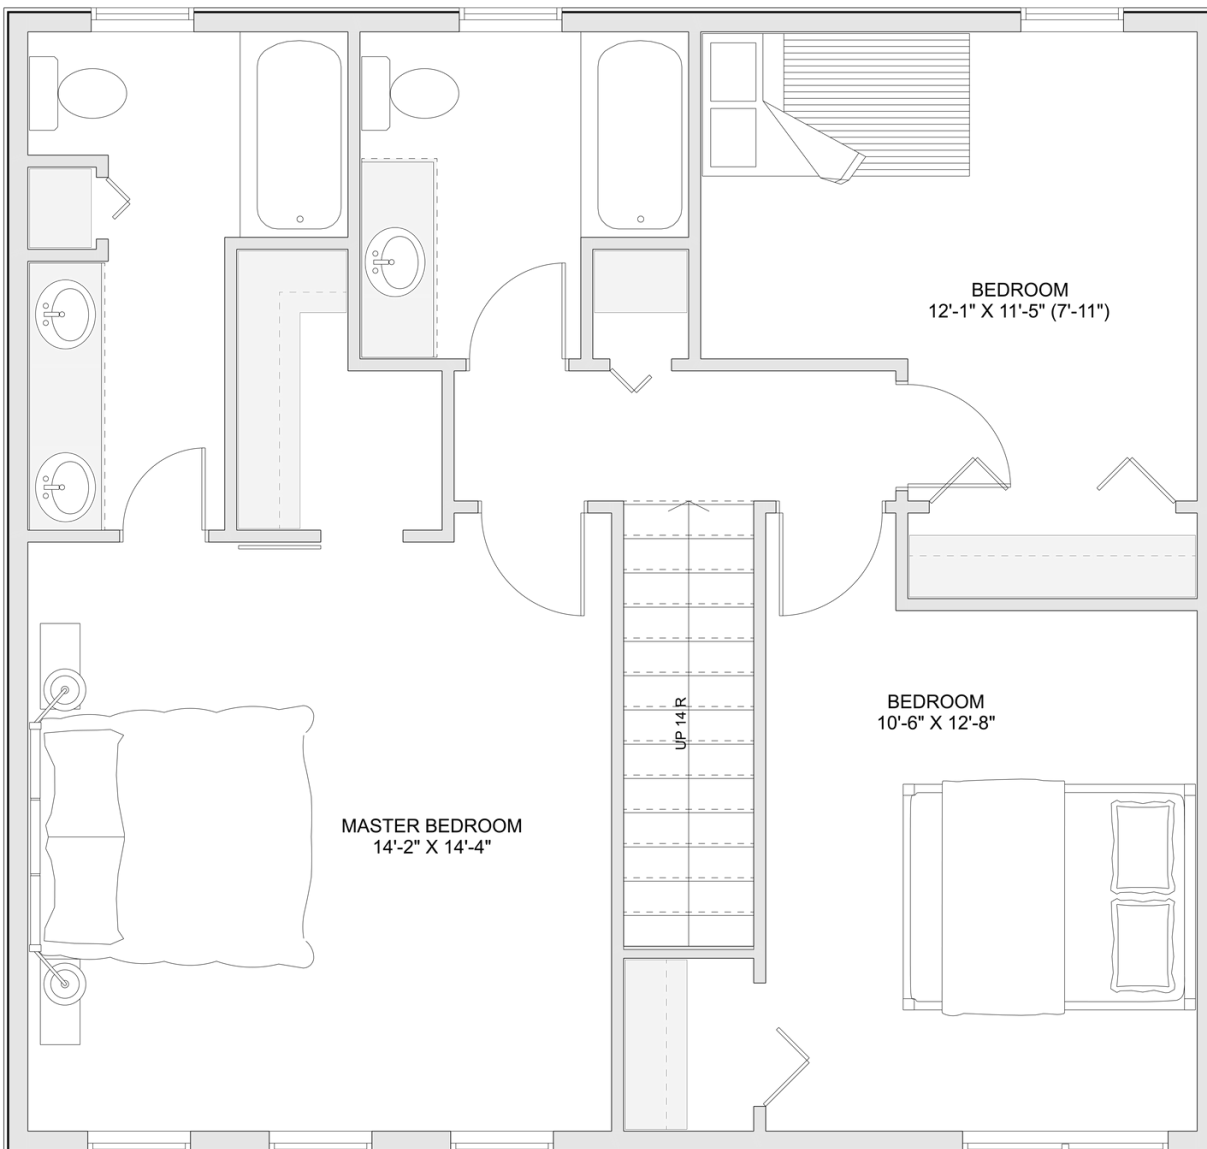

PLAN #21-0088

3 BEDROOMS

2.5 BATHROOMS

TYPE: House

SIZE: 1,733 SQ. FT.

OVERALL WIDTH: 51'-8"

OVERALL DEPTH: 40'-0"

CHOOSE YOUR DREAM HOME

Not seeing the perfect plan? We also offer custom design services!

613-876-2488

information@houseofthree.ca

www.houseofthree.ca

PLAN #21-0088

SECOND FLOOR

CHOOSE YOUR DREAM HOME

Not seeing the perfect plan? We also offer custom design services!