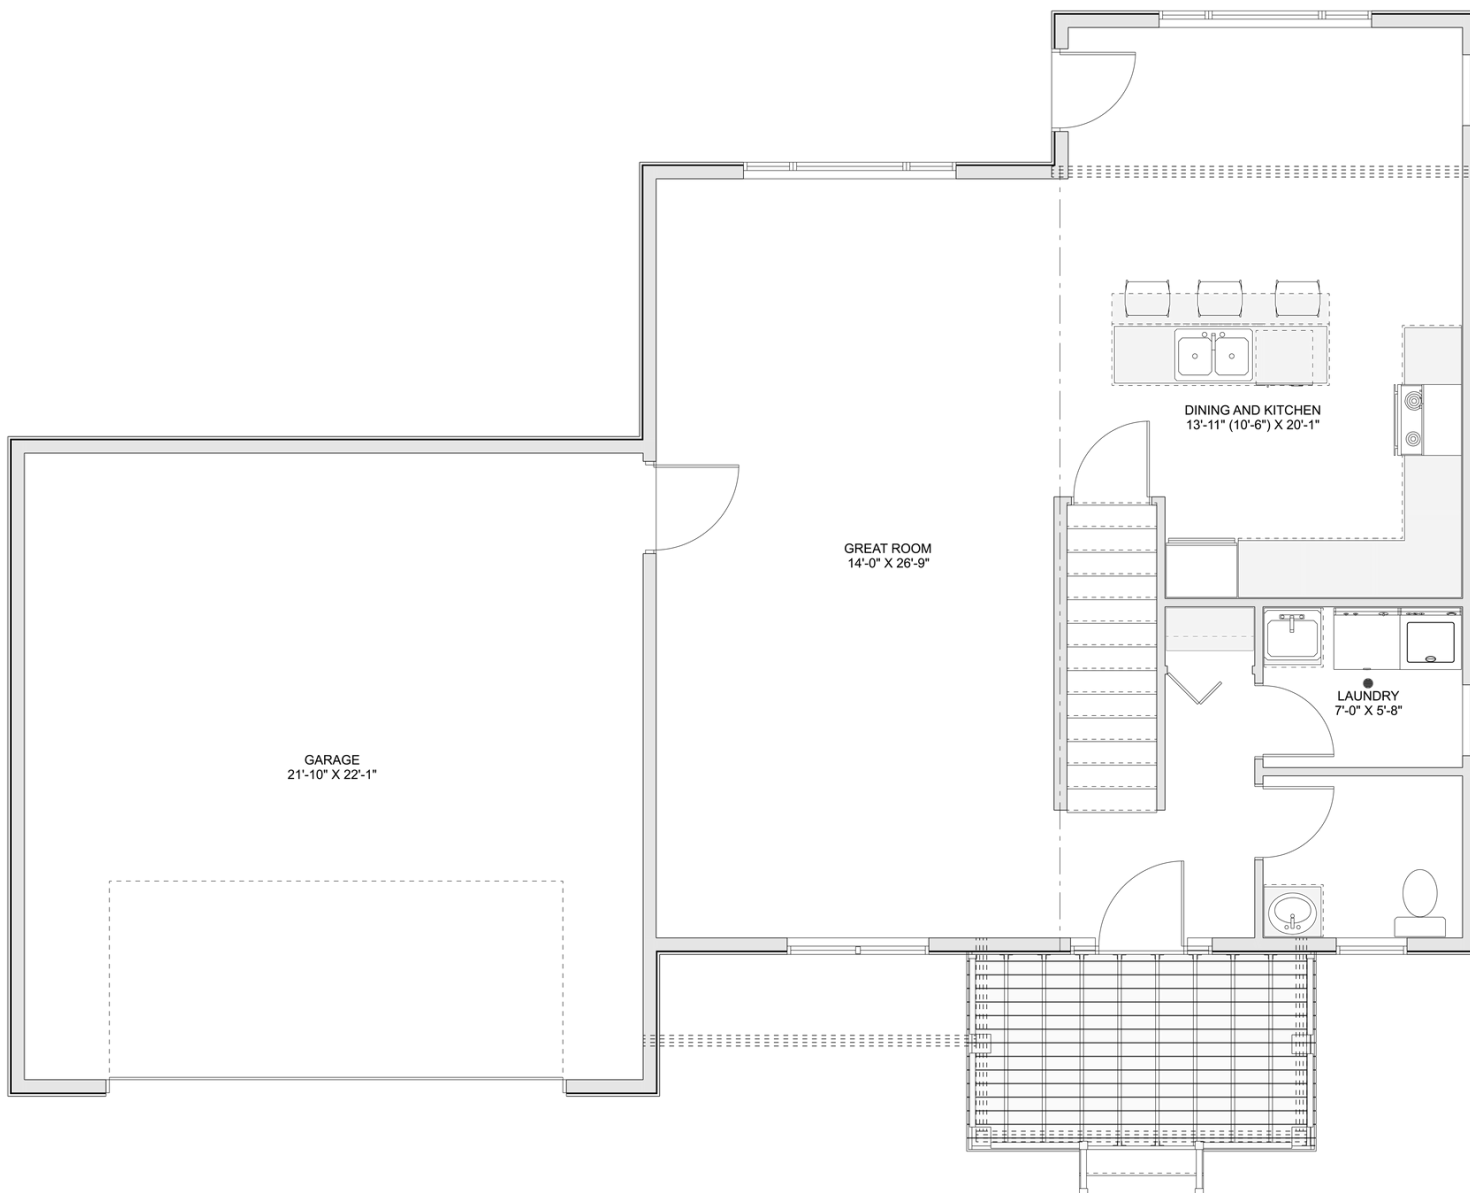

PLAN #21-0088

3 BEDROOMS

2.5 BATHROOMS

TYPE: House

SIZE: 1,733 SQ. FT.

OVERALL WIDTH: 51'-8"

OVERALL DEPTH: 40'-0"

CHOOSE YOUR DREAM HOME

Not seeing the perfect plan? We also offer custom design services!

613-876-2488

information@houseofthree.ca

www.houseofthree.ca

PLAN #21-0088

SECOND FLOOR

CHOOSE YOUR DREAM HOME

Not seeing the perfect plan? We also offer custom design services!

613-876-2488

information@houseofthree.ca

www.houseofthree.ca

PLAN #21-0088

MAIN FLOOR

CHOOSE YOUR DREAM HOME

Not seeing the perfect plan? We also offer custom design services!

613-876-2488