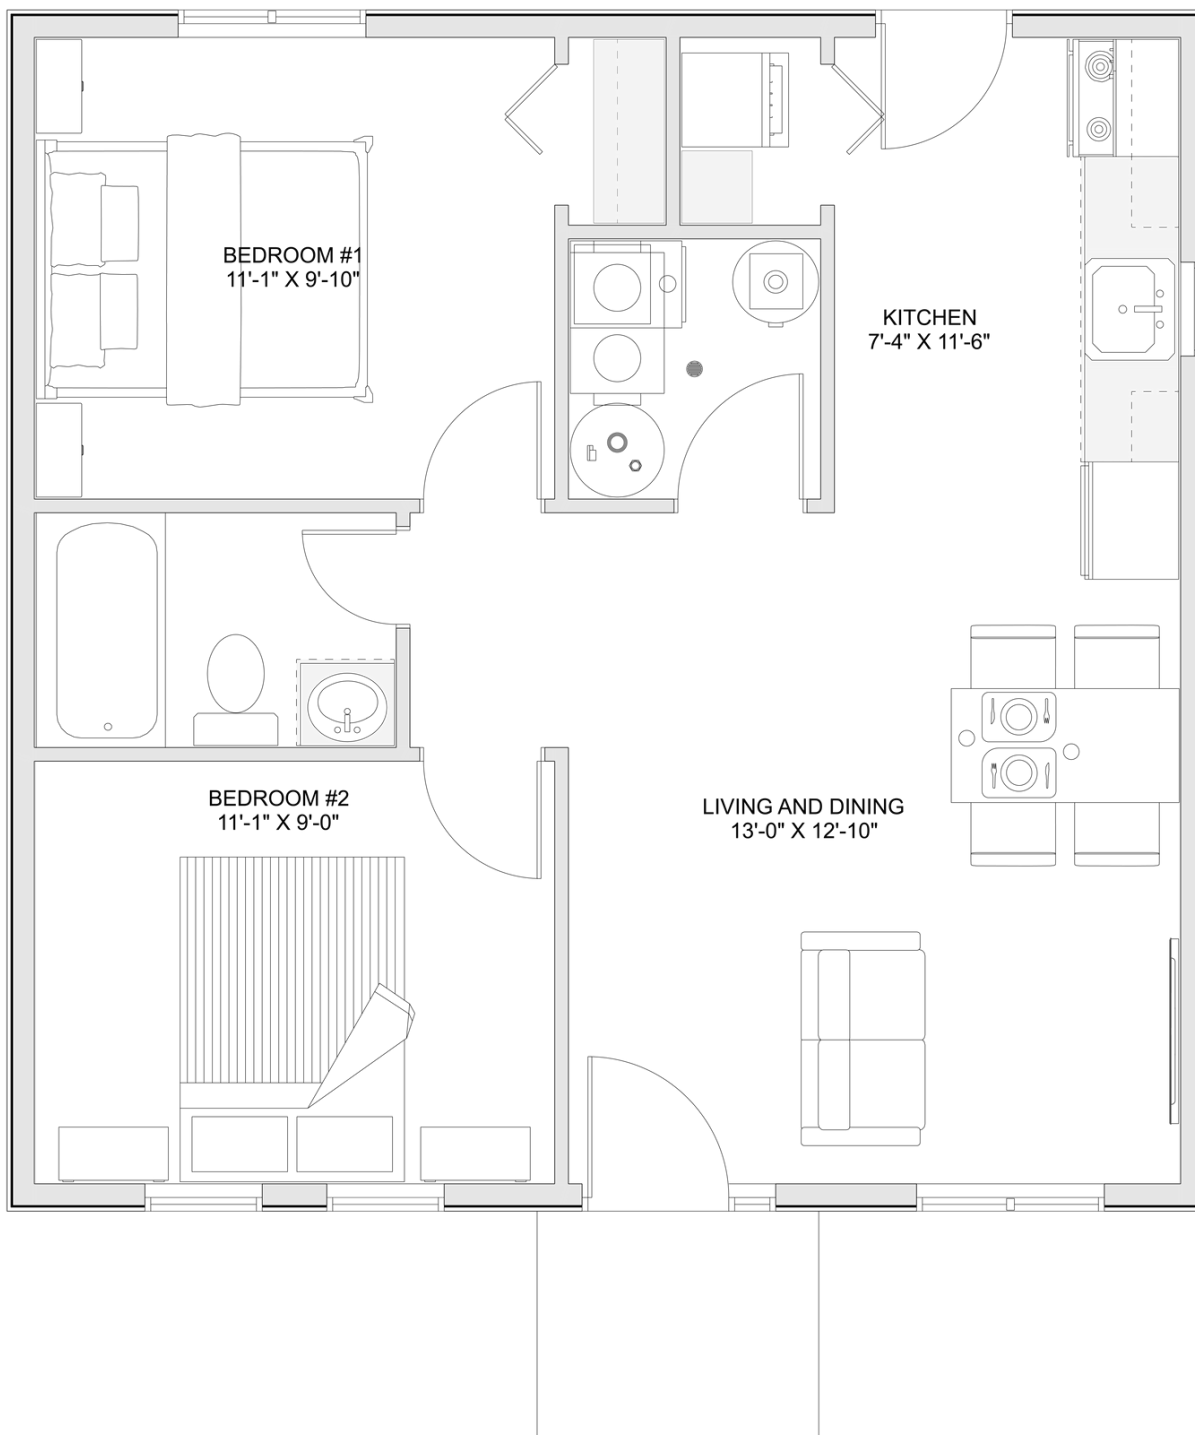

# PLAN #21-0091

2 BEDROOMS

1 BATHROOM

TYPE: House

SIZE: 655 SQ. FT.

OVERALL WIDTH: 25'-4"

OVERALL DEPTH: 30'-4"

## PLAN #21-0091

MAIN FLOOR

## PLAN #21-0091